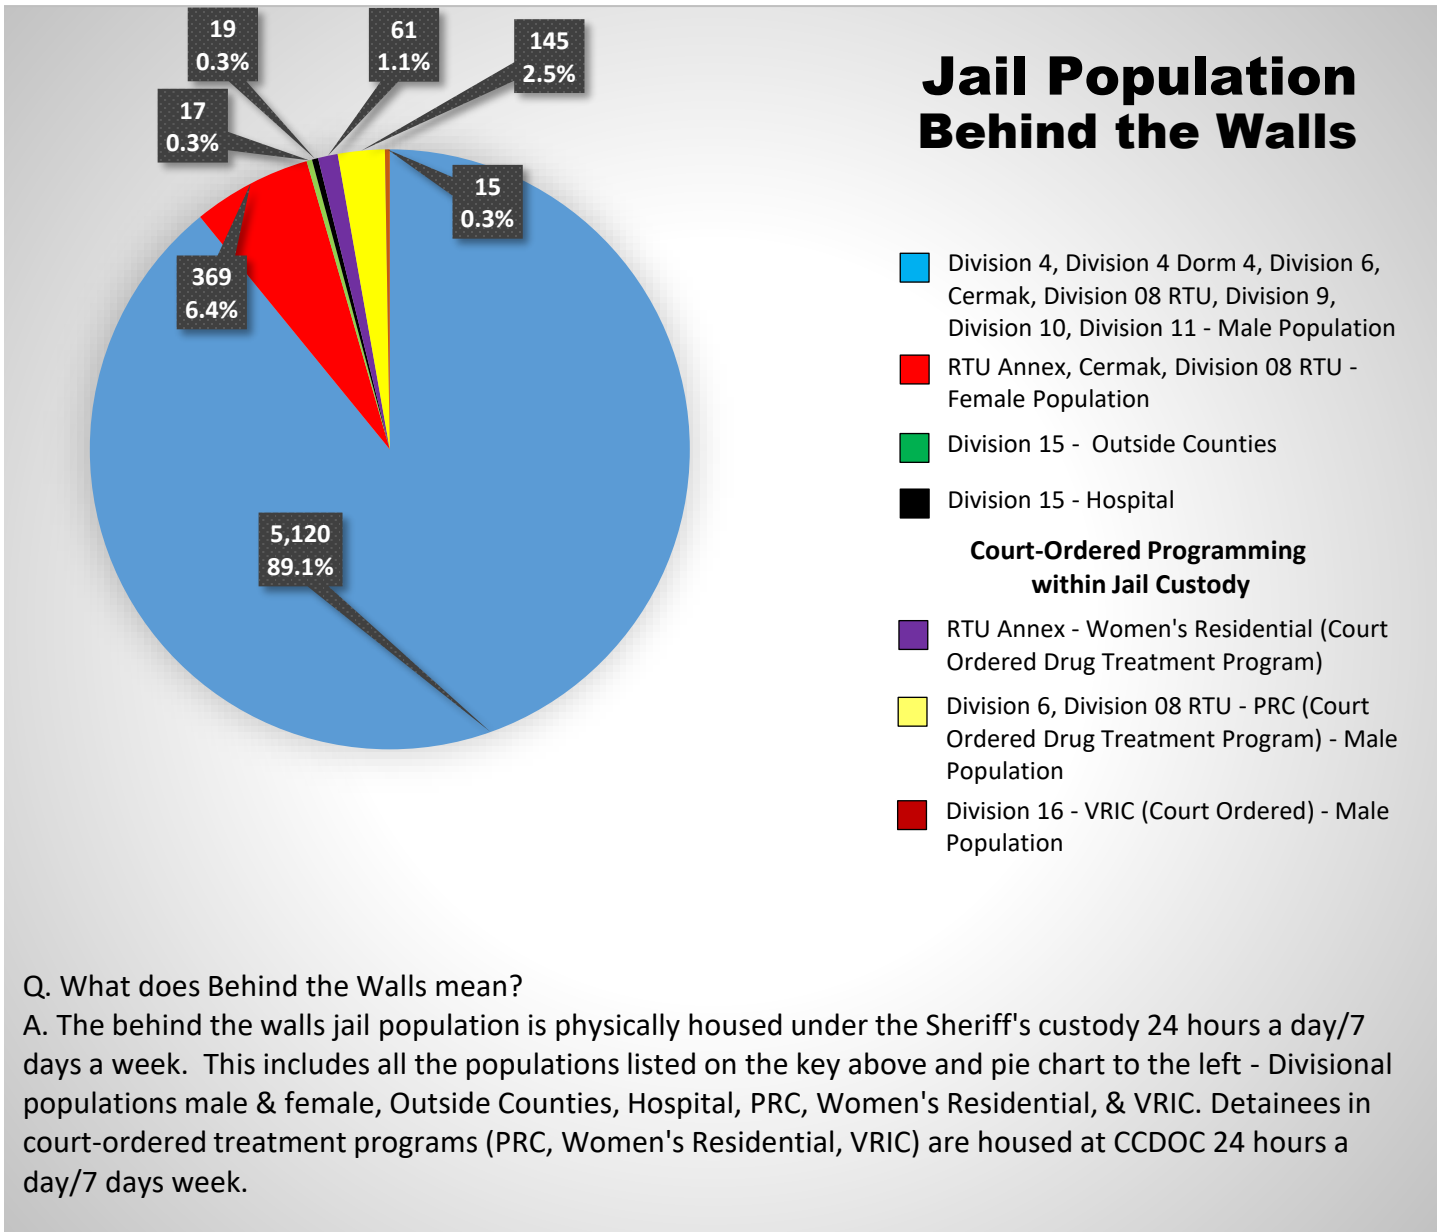

## Sheriff's Daily Report 2/19/2020

Under the Custody of the Sheriff	
<b>TOTAL MALE AND FEMALE</b>	<b>8,159</b>
Jail Population	5,746
Community Corrections	2,413

Sheriff's Daily Report  
2/19/2020

CCSO Population Demographics