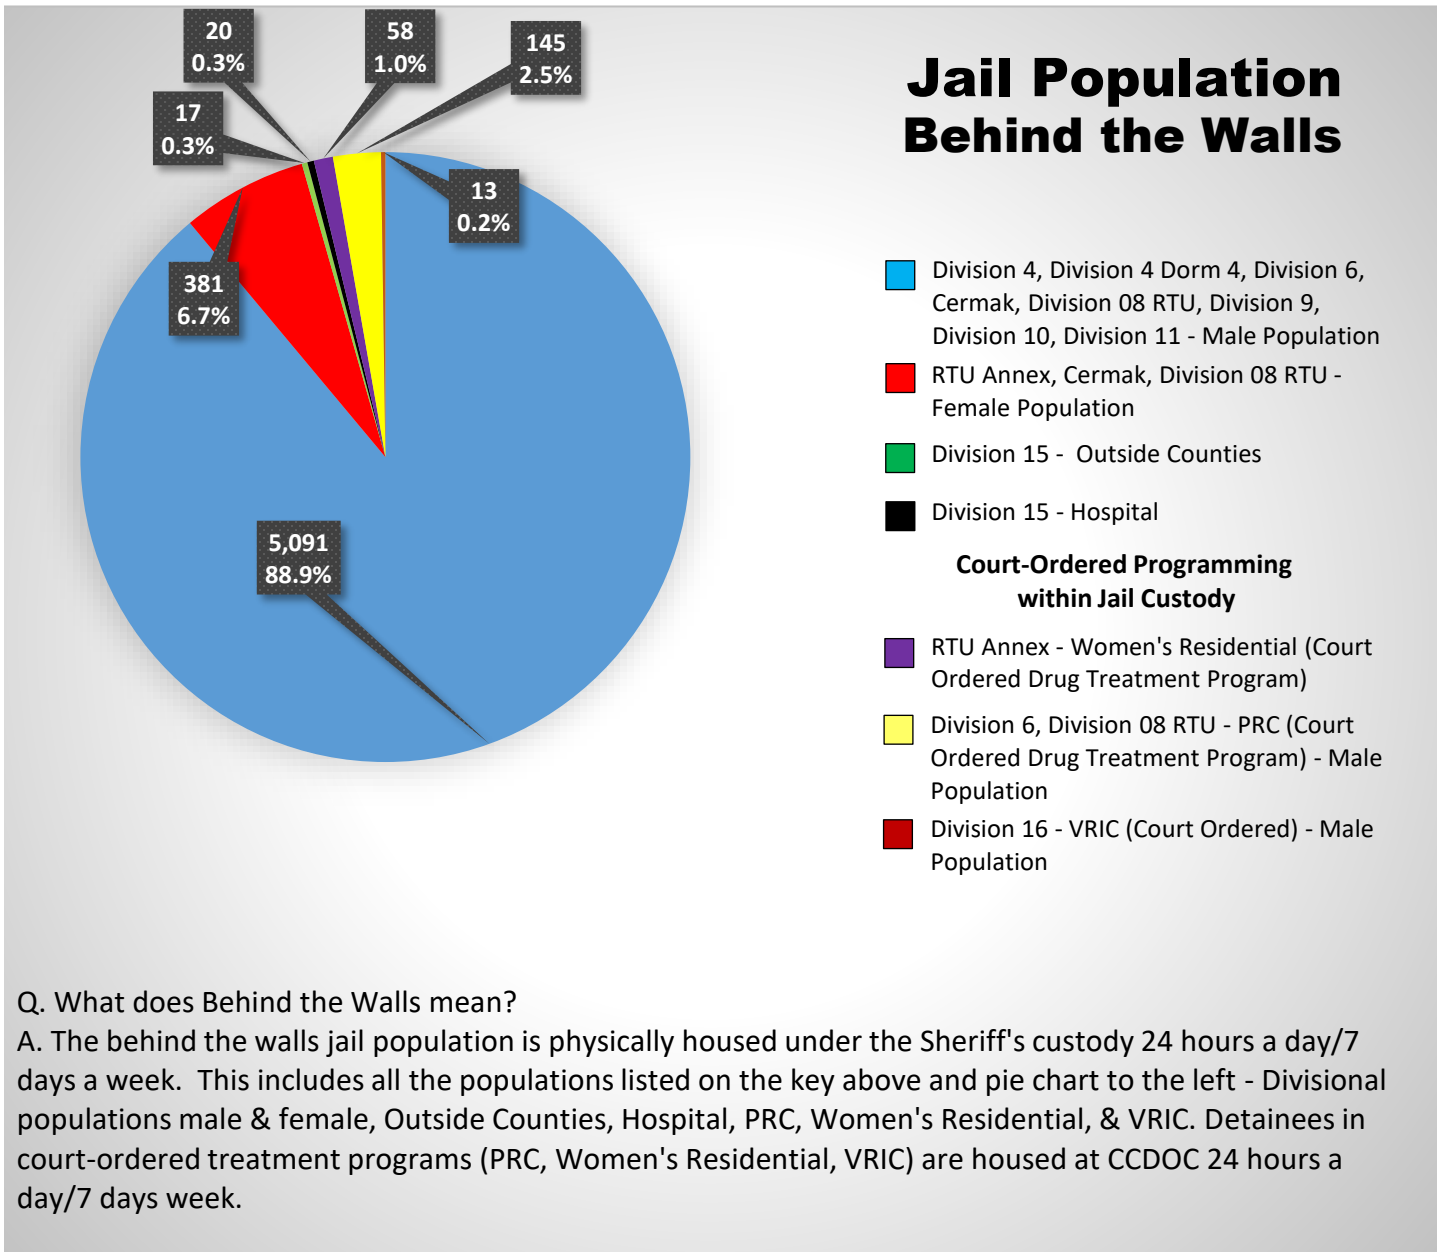

## Sheriff's Daily Report 2/16/2020

Under the Custody of the Sheriff	
<b>TOTAL MALE AND FEMALE</b>	<b>8,137</b>
Jail Population	5,725
Community Corrections	2,412

Sheriff's Daily Report  
2/16/2020

CCSO Population Demographics