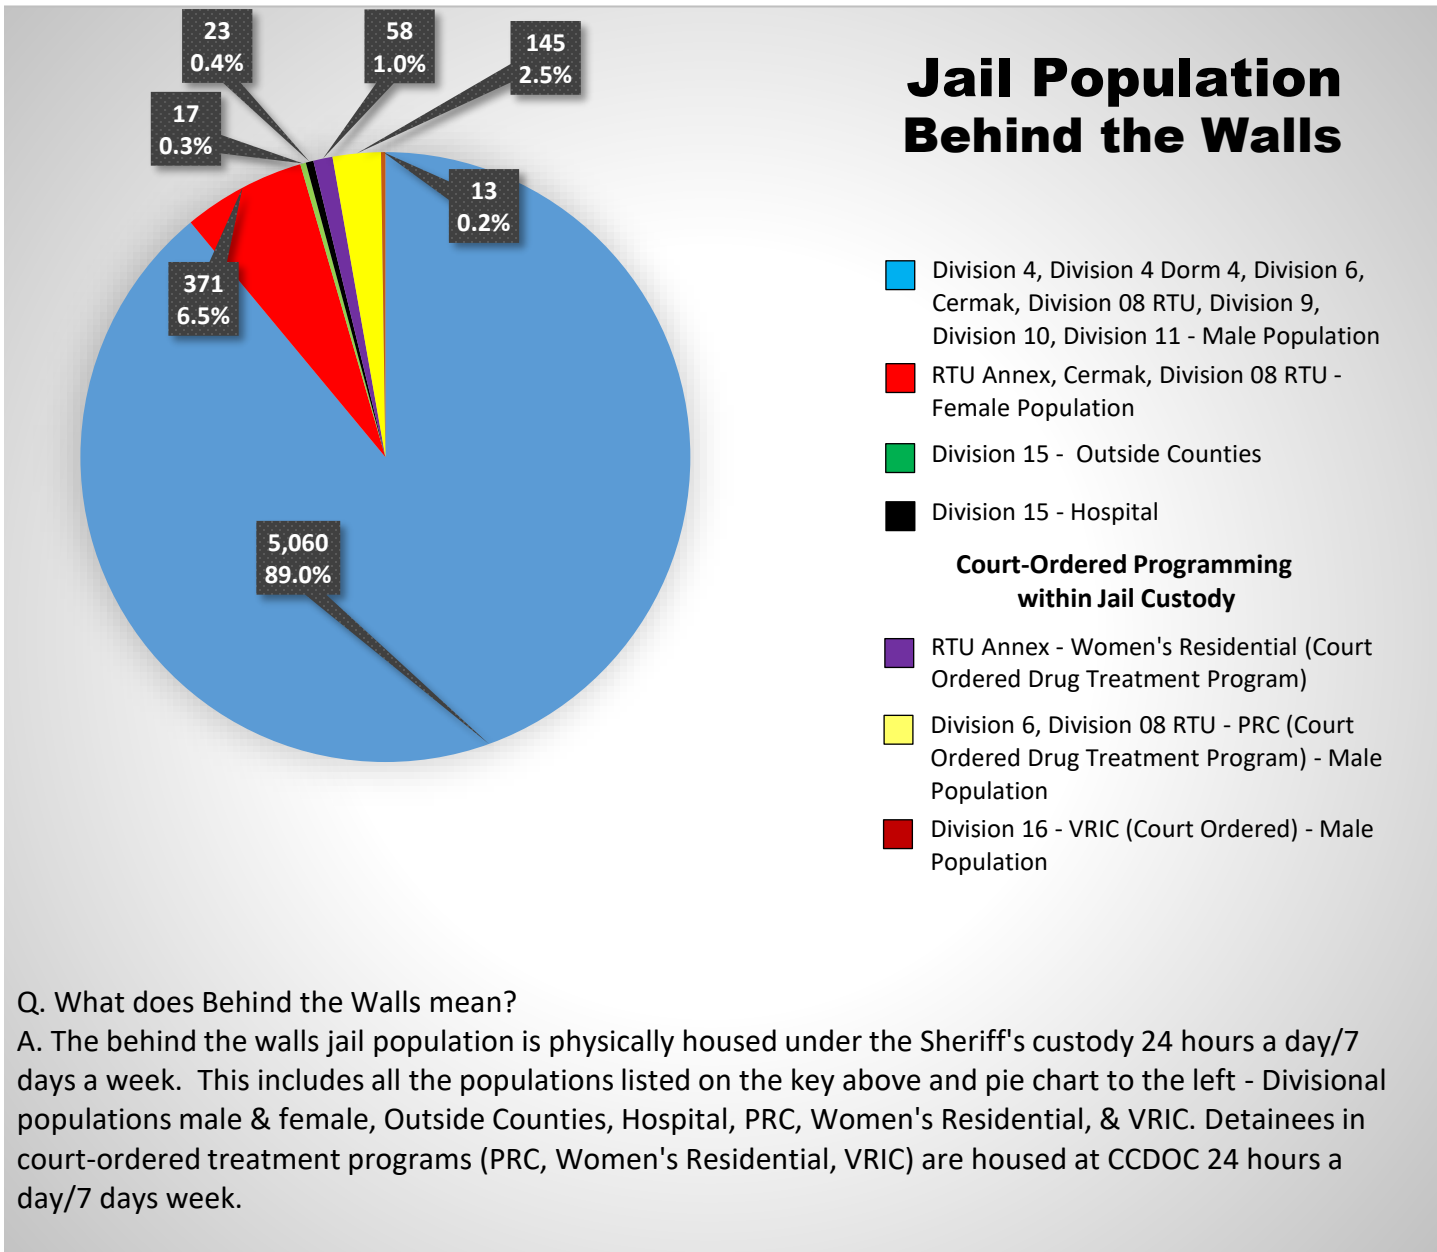

Sheriff's Daily Report
2/15/2020

Under the Custody of the Sheriff	
TOTAL MALE AND FEMALE	8,099
Jail Population	5,687
Community Corrections	2,412

Sheriff's Daily Report
2/15/2020

CCSO Population Demographics