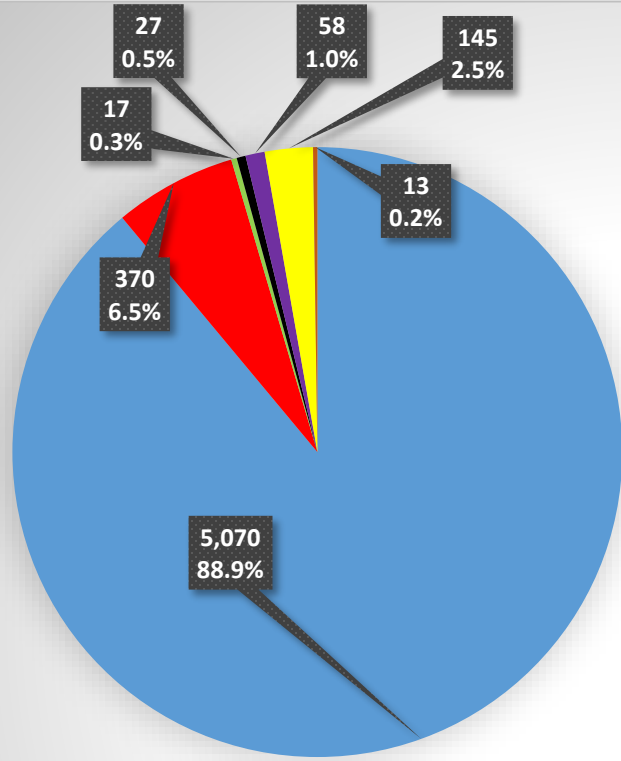

Sheriff's Daily Report
2/14/2020

Under the Custody of the Sheriff	
TOTAL MALE AND FEMALE	8,103
Jail Population	5,700
Community Corrections	2,403

Jail Population Behind the Walls

- Division 4, Division 4 Dorm 4, Division 6, Cermak, Division 08 RTU, Division 9, Division 10, Division 11 - Male Population
- RTU Annex, Cermak, Division 08 RTU - Female Population
- Division 15 - Outside Counties
- Division 15 - Hospital

Court-Ordered Programming within Jail Custody

- RTU Annex - Women's Residential (Court Ordered Drug Treatment Program)
- Division 6, Division 08 RTU - PRC (Court Ordered Drug Treatment Program) - Male Population
- Division 16 - VRIC (Court Ordered) - Male Population

Q. What does Behind the Walls mean?

A. The behind the walls jail population is physically housed under the Sheriff's custody 24 hours a day/7 days a week. This includes all the populations listed on the key above and pie chart to the left - Divisional populations male & female, Outside Counties, Hospital, PRC, Women's Residential, & VRIC. Detainees in court-ordered treatment programs (PRC, Women's Residential, VRIC) are housed at CDOC 24 hours a day/7 days week.