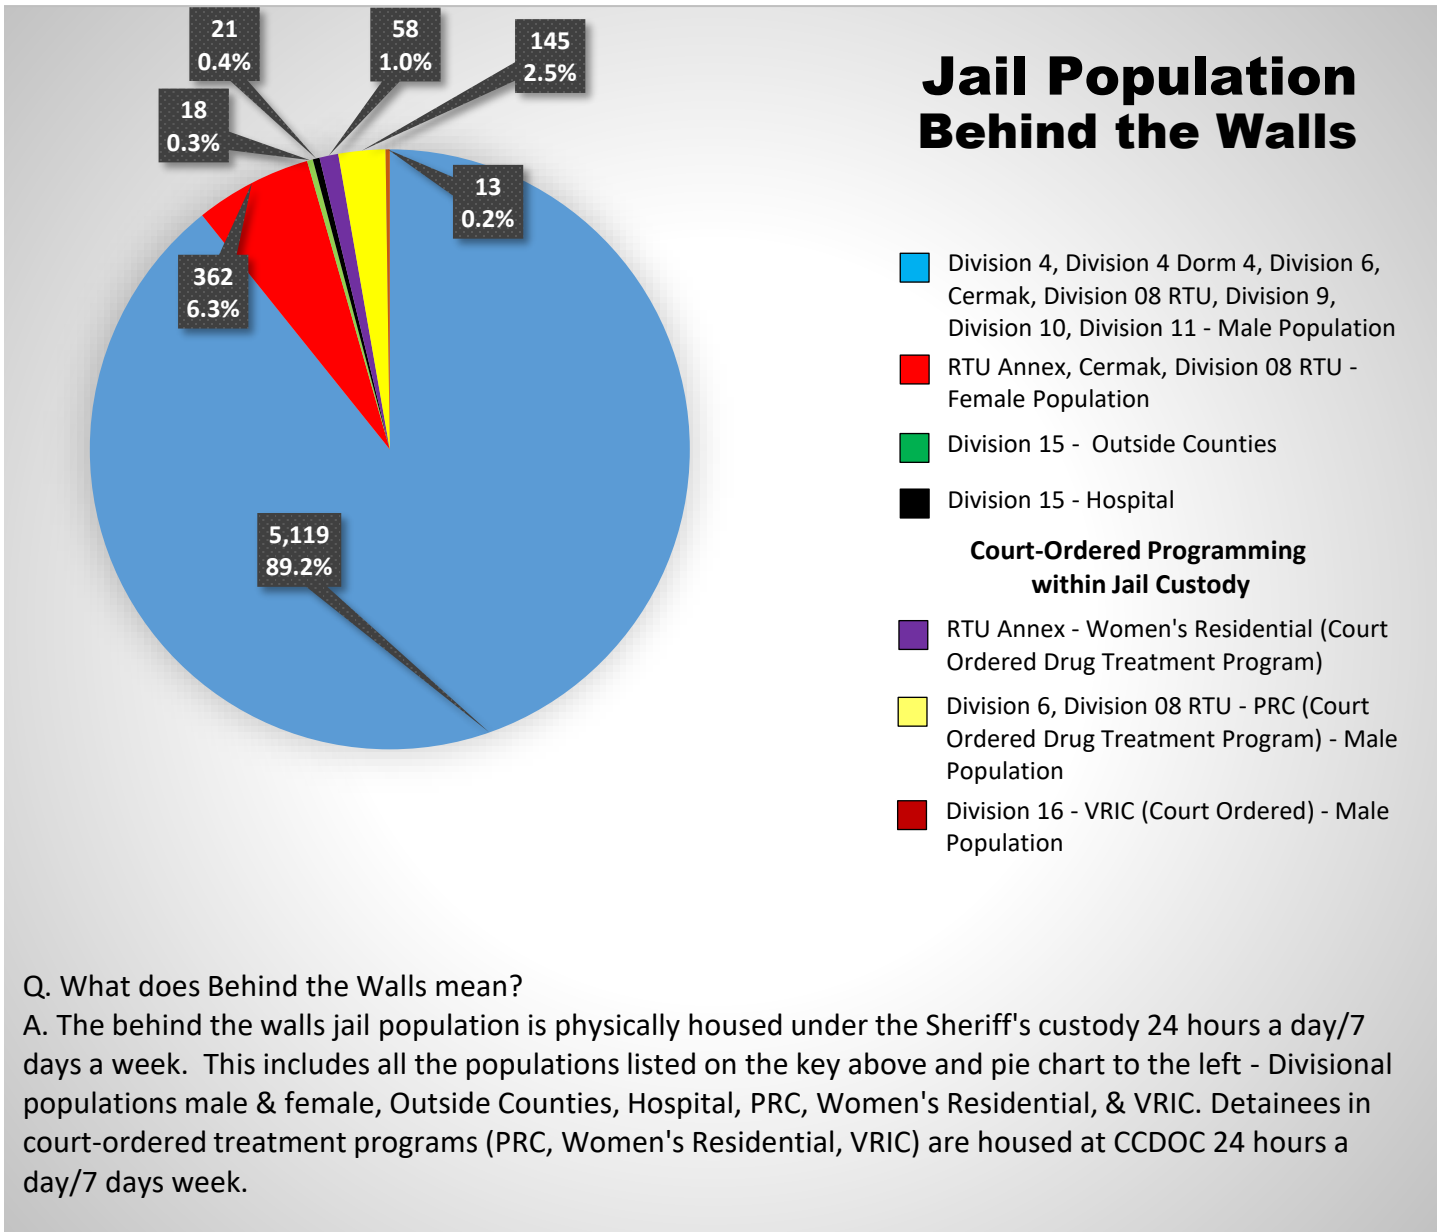

Sheriff's Daily Report 2/11/2020

Under the Custody of the Sheriff	
TOTAL MALE AND FEMALE	8,131
Jail Population	5,736
Community Corrections	2,395

Sheriff's Daily Report
2/11/2020

CCSO Population Demographics