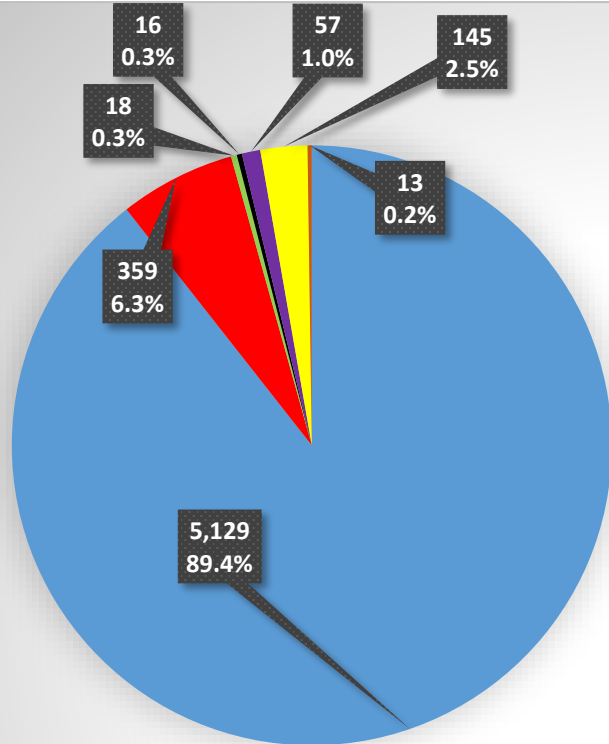

Sheriff's Daily Report
2/9/2020

Under the Custody of the Sheriff	
TOTAL MALE AND FEMALE	8,126
Jail Population	5,737
Community Corrections	2,389

Jail Population Behind the Walls

- Division 4, Division 4 Dorm 4, Division 6, Cermak, Division 08 RTU, Division 9, Division 10, Division 11 - Male Population
 - RTU Annex, Cermak, Division 08 RTU - Female Population
 - Division 15 - Outside Counties
 - Division 15 - Hospital
- Court-Ordered Programming within Jail Custody**
- RTU Annex - Women's Residential (Court Ordered Drug Treatment Program)
 - Division 6, Division 08 RTU - PRC (Court Ordered Drug Treatment Program) - Male Population
 - Division 16 - VRIC (Court Ordered) - Male Population

Q. What does Behind the Walls mean?

A. The behind the walls jail population is physically housed under the Sheriff's custody 24 hours a day/7 days a week. This includes all the populations listed on the key above and pie chart to the left - Divisional populations male & female, Outside Counties, Hospital, PRC, Women's Residential, & VRIC. Detainees in court-ordered treatment programs (PRC, Women's Residential, VRIC) are housed at CCDOC 24 hours a day/7 days week.