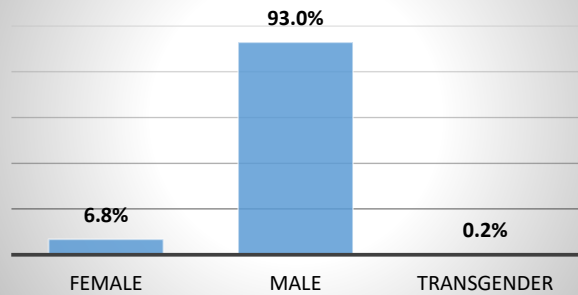

CCSO Population Demographics

In Confinement

Gender Distribution