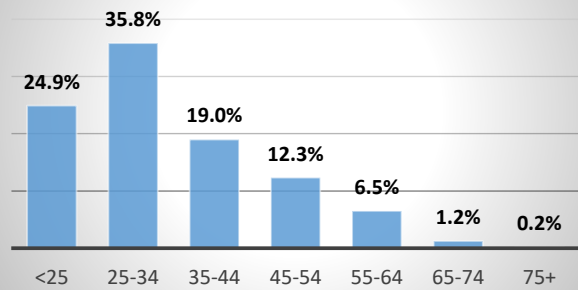

Q. What does Behind the Walls mean?

A. The behind the walls jail population is physically housed under the Sheriff's custody 24 hours a day/7 days a week. This includes all the populations listed on the key above and pie chart to the left - Divisional populations male & female, Outside Counties, Hospital, PRC, Women's Residential, & VRIC. Detainees in court-ordered treatment programs (PRC, Women's Residential, VRIC) are housed at CCDOC 24 hours a day/7 days week.

Sheriff's Daily Report

2/6/2020

CCSO Population Demographics

In Confinement

Gender Distribution

Race Distribution

Age Distribution

Community Corrections

Gender Distribution

Race Distribution

Age Distribution