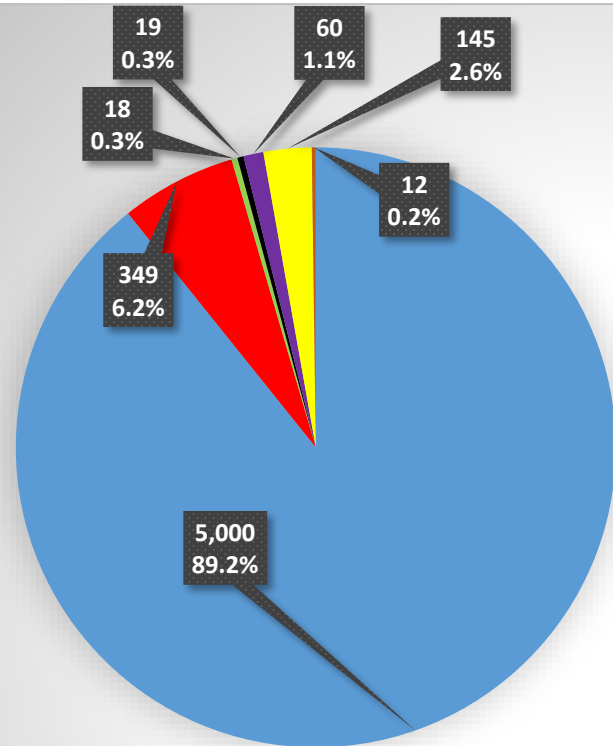

Sheriff's Daily Report
2/6/2020

Under the Custody of the Sheriff	
TOTAL MALE AND FEMALE	7,970
Jail Population	5,603
Community Corrections	2,367

Jail Population Behind the Walls

- Division 4, Division 4 Dorm 4, Division 6, Cermak, Division 08 RTU, Division 9, Division 10, Division 11 - Male Population
 - RTU Annex, Cermak, Division 08 RTU - Female Population
 - Division 15 - Outside Counties
 - Division 15 - Hospital
- Court-Ordered Programming within Jail Custody**
- RTU Annex - Women's Residential (Court Ordered Drug Treatment Program)
 - Division 6, Division 08 RTU - PRC (Court Ordered Drug Treatment Program) - Male Population
 - Division 16 - VRIC (Court Ordered) - Male Population

Q. What does Behind the Walls mean?

A. The behind the walls jail population is physically housed under the Sheriff's custody 24 hours a day/7 days a week. This includes all the populations listed on the key above and pie chart to the left - Divisional populations male & female, Outside Counties, Hospital, PRC, Women's Residential, & VRIC. Detainees in court-ordered treatment programs (PRC, Women's Residential, VRIC) are housed at CCDOC 24 hours a day/7 days week.

Gender Distribution

Race Distribution

Age Distribution