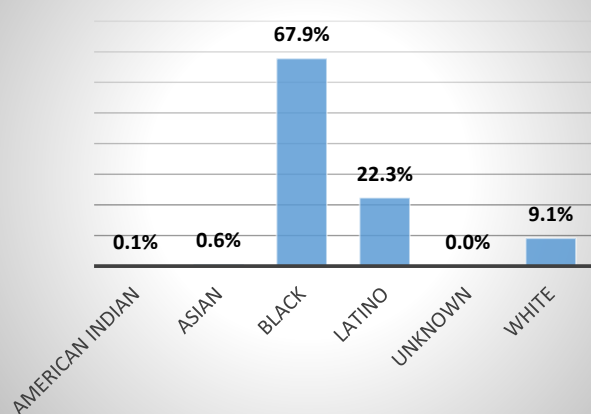

Q. What does Behind the Walls mean?

A. The behind the walls jail population is physically housed under the Sheriff's custody 24 hours a day/7 days a week. This includes all the populations listed on the key above and pie chart to the left - Divisional populations male & female, Outside Counties, Hospital, PRC, Women's Residential, & VRIC. Detainees in court-ordered treatment programs (PRC, Women's Residential, VRIC) are housed at CCDOC 24 hours a day/7 days week.

Sheriff's Daily Report

2/6/2020

CCSO Population Demographics

In Confinement

Gender Distribution

Race Distribution

Age Distribution

Community Corrections

Gender Distribution

Race Distribution

Age Distribution