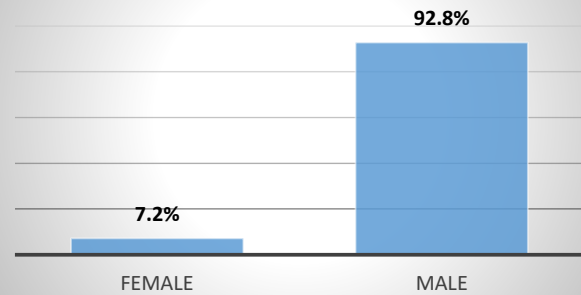

Q. What does Behind the Walls mean?

A. The behind the walls jail population is physically housed under the Sheriff's custody 24 hours a day/7 days a week. This includes all the populations listed on the key above and pie chart to the left - Divisional populations male & female, Outside Counties, Hospital, PRC, Women's Residential, & VRIC. Detainees in court-ordered treatment programs (PRC, Women's Residential, VRIC) are housed at CCDOC 24 hours a day/7 days week.

Sheriff's Daily Report

2/6/2020

CCSO Population Demographics

In Confinement

Gender Distribution

Race Distribution

Age Distribution

Community Corrections

Gender Distribution

Race Distribution

Age Distribution