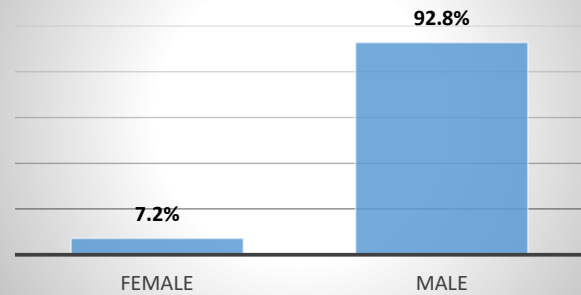

Q. What does Behind the Walls mean?

A. The behind the walls jail population is physically housed under the Sheriff's custody 24 hours a day/7 days a week. This includes all the populations listed on the key above and pie chart to the left - Divisional populations male & female, Outside Counties, Hospital, PRC, Women's Residential, & VRIC. Detainees in court-ordered treatment programs (PRC, Women's Residential, VRIC) are housed at CCDOC 24 hours a day/7 days week.

Sheriff's Daily Report

2/1/2020

CCSO Population Demographics

In Confinement

Gender Distribution

Race Distribution

Age Distribution

Community Corrections

Gender Distribution

Race Distribution

Age Distribution