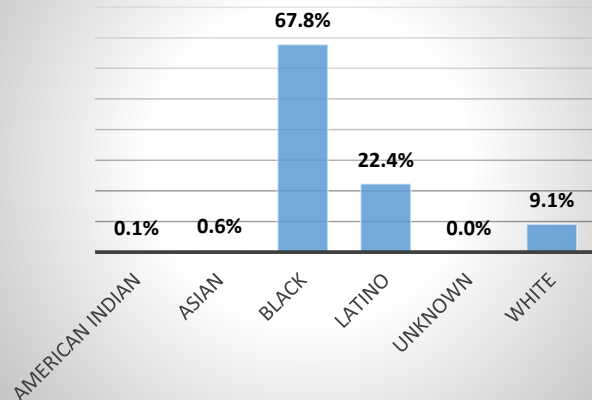

Q. What does Behind the Walls mean?

A. The behind the walls jail population is physically housed under the Sheriff's custody 24 hours a day/7 days a week. This includes all the populations listed on the key above and pie chart to the left - Divisional populations male & female, Outside Counties, Hospital, PRC, Women's Residential, & VRIC. Detainees in court-ordered treatment programs (PRC, Women's Residential, VRIC) are housed at CCDOC 24 hours a day/7 days week.

Sheriff's Daily Report

2/1/2020

CCSO Population Demographics

In Confinement

Gender Distribution

Race Distribution

Age Distribution

Community Corrections

Gender Distribution

Race Distribution

Age Distribution