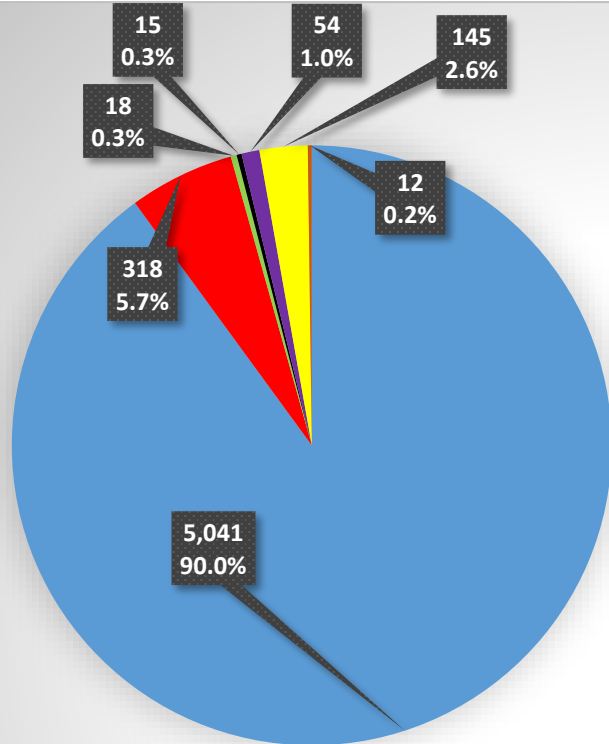

Sheriff's Daily Report
2/1/2020

Under the Custody of the Sheriff	
TOTAL MALE AND FEMALE	7,919
Jail Population	5,603
Community Corrections	2,316

Jail Population Behind the Walls

- Division 4, Division 4 Dorm 4, Division 6, Cermak, Division 08 RTU, Division 9, Division 10, Division 11 - Male Population
 - RTU Annex, Cermak, Division 08 RTU - Female Population
 - Division 15 - Outside Counties
 - Division 15 - Hospital
- Court-Ordered Programming within Jail Custody**
- RTU Annex - Women's Residential (Court Ordered Drug Treatment Program)
 - Division 6, Division 08 RTU - PRC (Court Ordered Drug Treatment Program) - Male Population
 - Division 16 - VRIC (Court Ordered) - Male Population

Q. What does Behind the Walls mean?

A. The behind the walls jail population is physically housed under the Sheriff's custody 24 hours a day/7 days a week. This includes all the populations listed on the key above and pie chart to the left - Divisional populations male & female, Outside Counties, Hospital, PRC, Women's Residential, & VRIC. Detainees in court-ordered treatment programs (PRC, Women's Residential, VRIC) are housed at CCDOC 24 hours a day/7 days week.

Gender Distribution

Race Distribution

Age Distribution