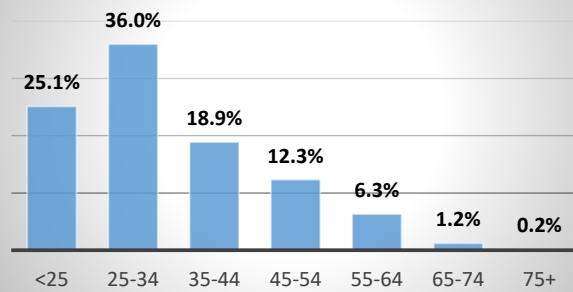

Q. What does Behind the Walls mean?

A. The behind the walls jail population is physically housed under the Sheriff's custody 24 hours a day/7 days a week. This includes all the populations listed on the key above and pie chart to the left - Divisional populations male & female, Outside Counties, Hospital, PRC, Women's Residential, & VRIC. Detainees in court-ordered treatment programs (PRC, Women's Residential, VRIC) are housed at CCDOC 24 hours a day/7 days week.

Sheriff's Daily Report

2/1/2020

CCSO Population Demographics

In Confinement

Gender Distribution

Race Distribution

Age Distribution

Community Corrections

Gender Distribution

Race Distribution

Age Distribution