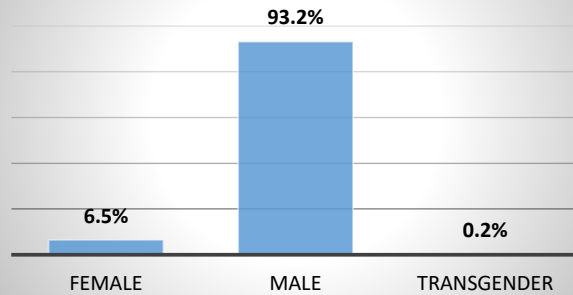

CCSO Population Demographics

In Confinement

Gender Distribution