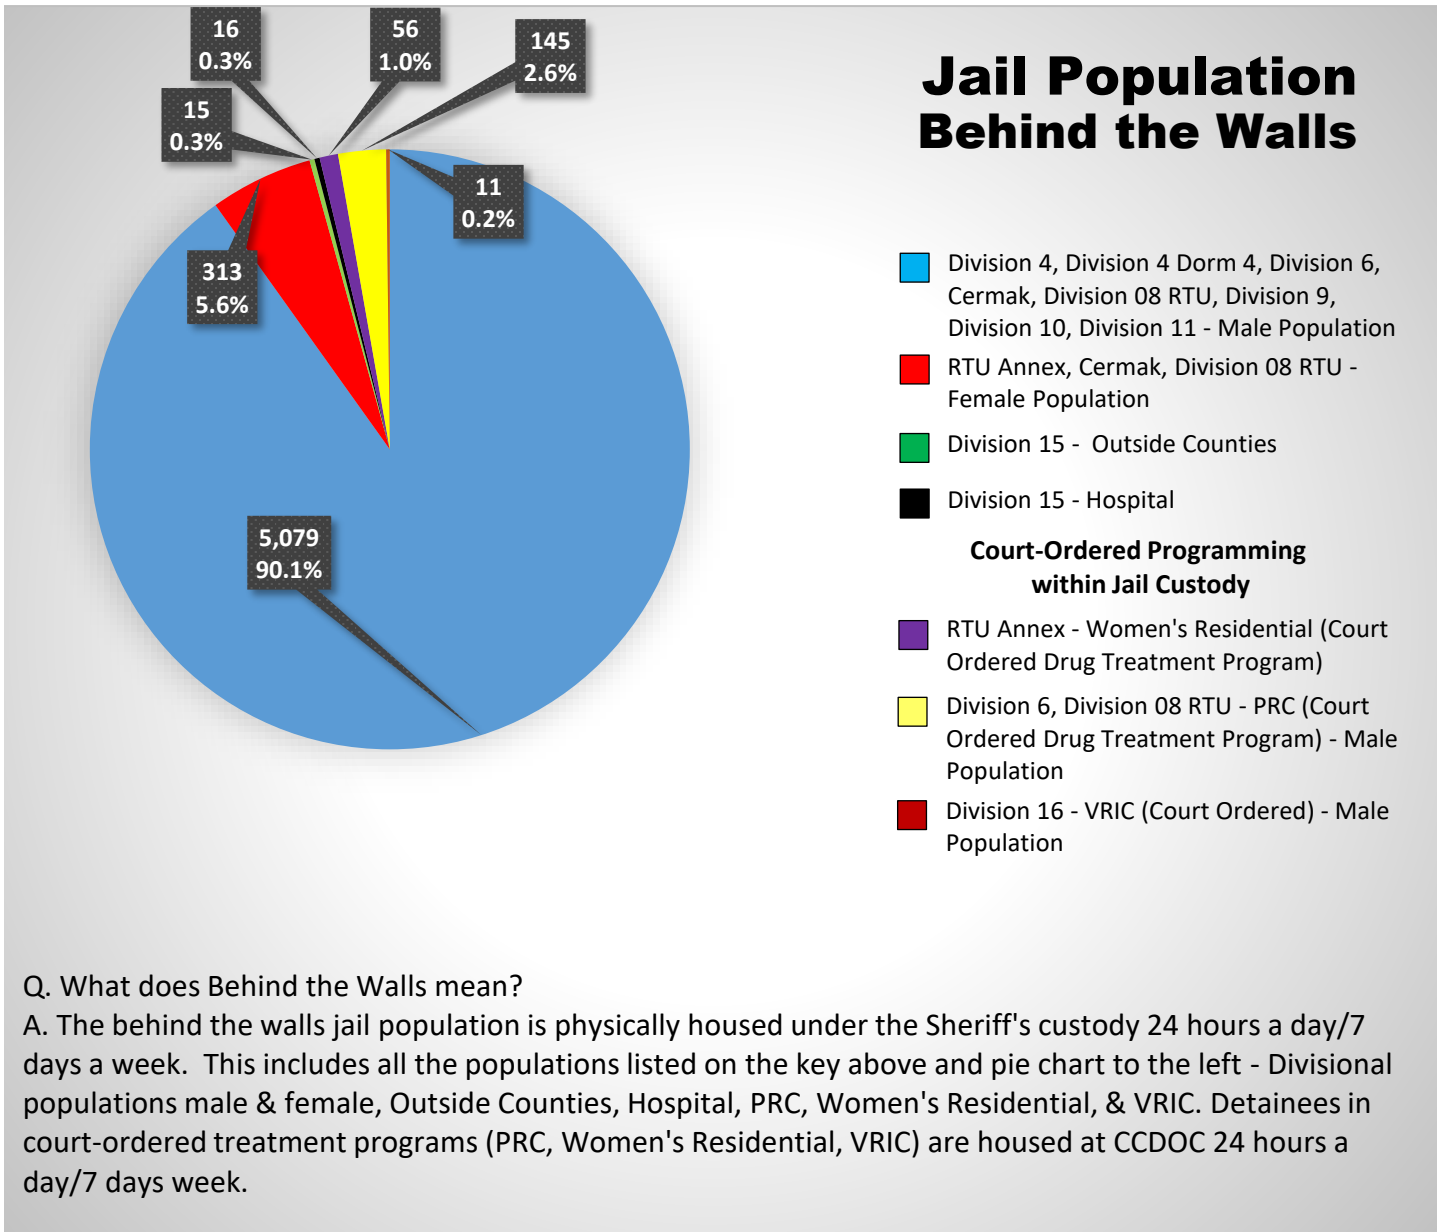

Sheriff's Daily Report 1/29/2020

Under the Custody of the Sheriff	
TOTAL MALE AND FEMALE	7,954
Jail Population	5,635
Community Corrections	2,319

Sheriff's Daily Report
1/29/2020

CCSO Population Demographics