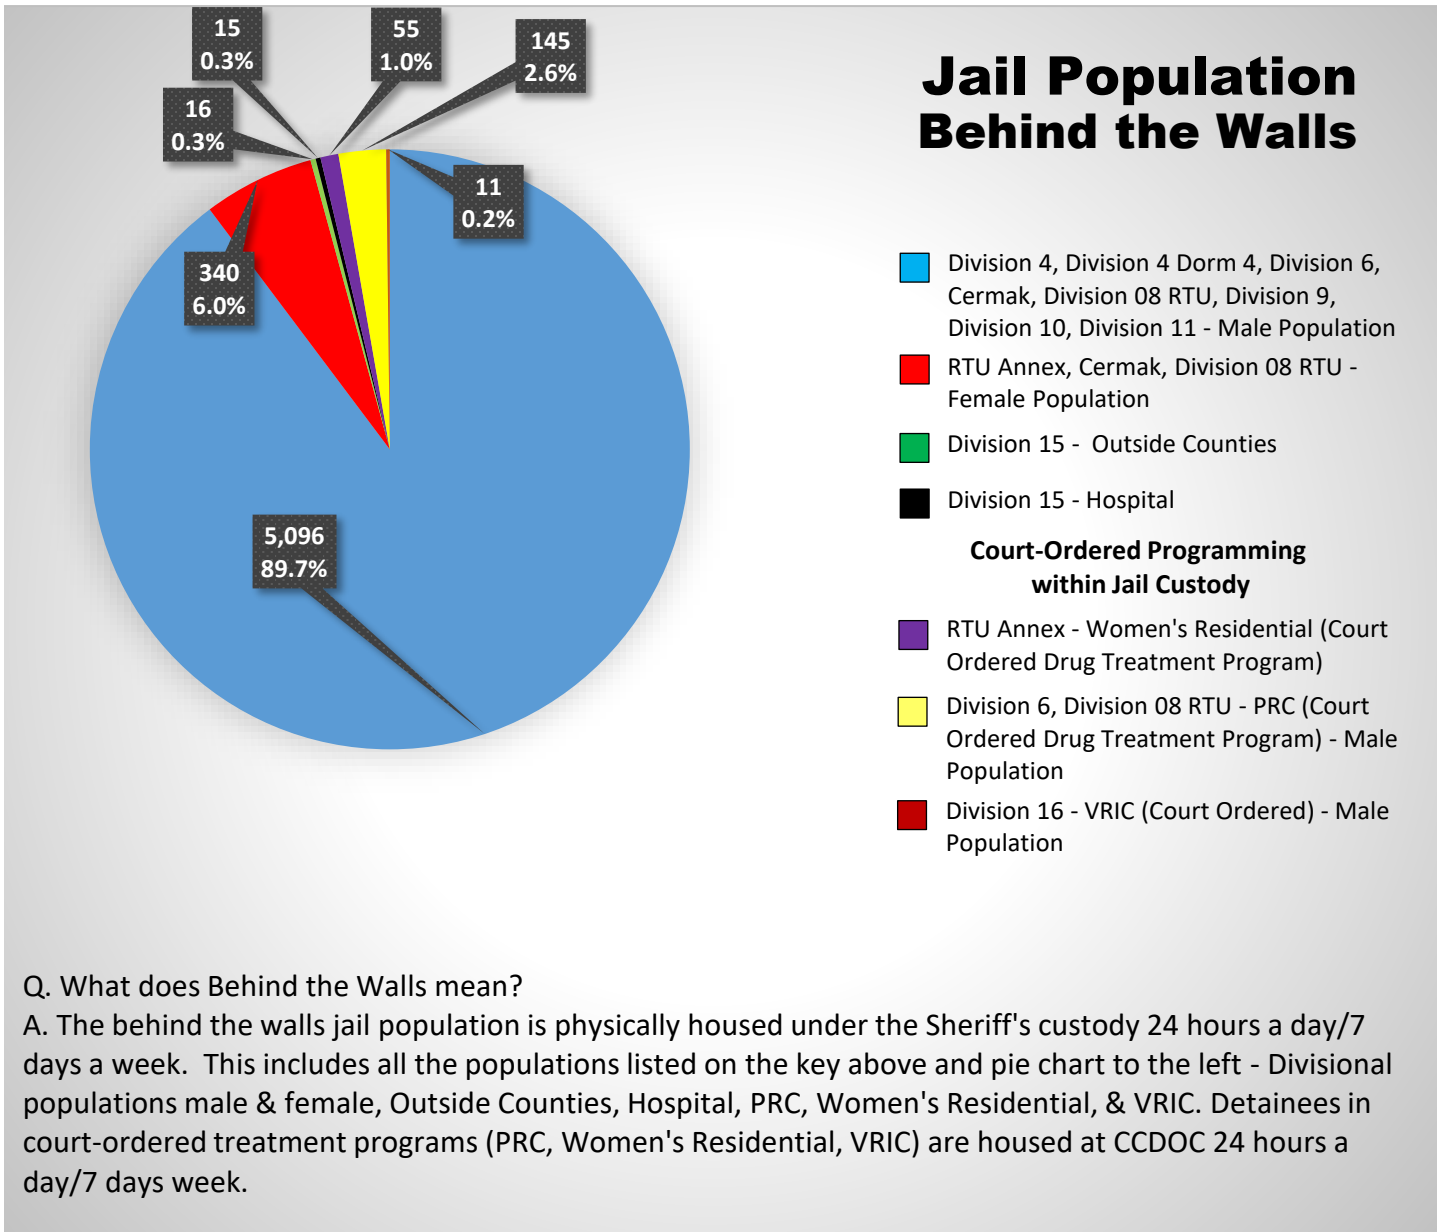

Sheriff's Daily Report 1/28/2020

Under the Custody of the Sheriff	
TOTAL MALE AND FEMALE	7,988
Jail Population	5,678
Community Corrections	2,310

Sheriff's Daily Report
1/28/2020

CCSO Population Demographics