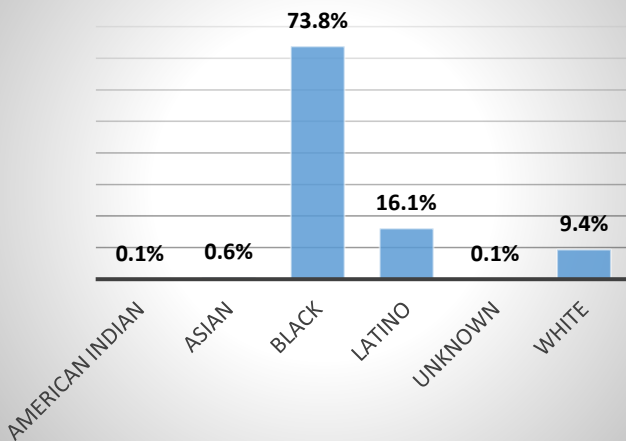

Q. What does Behind the Walls mean?

A. The behind the walls jail population is physically housed under the Sheriff's custody 24 hours a day/7 days a week. This includes all the populations listed on the key above and pie chart to the left - Divisional populations male & female, Outside Counties, Hospital, PRC, Women's Residential, & VRIC. Detainees in court-ordered treatment programs (PRC, Women's Residential, VRIC) are housed at CCDOC 24 hours a day/7 days week.

Sheriff's Daily Report
1/26/2020

CCSO Population Demographics

In Confinement

Gender Distribution

Race Distribution

Age Distribution

Community Corrections

Gender Distribution

Race Distribution

Age Distribution