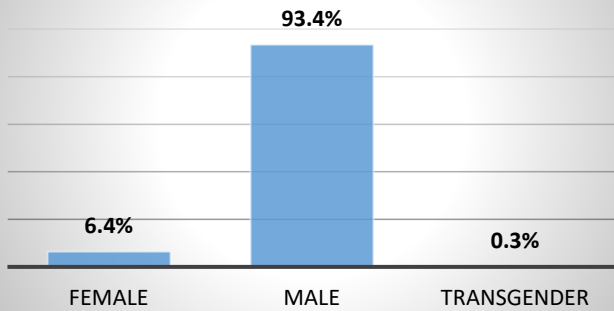

Sheriff's Daily Report
1/26/2020

Under the Custody of the Sheriff	
TOTAL MALE AND FEMALE	7,956
Jail Population	5,651
Community Corrections	2,305

Jail Population Behind the Walls

- Division 4, Division 4 Dorm 4, Division 6, Cermak, Division 08 RTU, Division 9, Division 10, Division 11 - Male Population
 - RTU Annex, Cermak, Division 08 RTU - Female Population
 - Division 15 - Outside Counties
 - Division 15 - Hospital
- Court-Ordered Programming within Jail Custody**
- RTU Annex - Women's Residential (Court Ordered Drug Treatment Program)
 - Division 6, Division 08 RTU - PRC (Court Ordered Drug Treatment Program) - Male Population
 - Division 16 - VRIC (Court Ordered) - Male Population

Q. What does Behind the Walls mean?

A. The behind the walls jail population is physically housed under the Sheriff's custody 24 hours a day/7 days a week. This includes all the populations listed on the key above and pie chart to the left - Divisional populations male & female, Outside Counties, Hospital, PRC, Women's Residential, & VRIC. Detainees in court-ordered treatment programs (PRC, Women's Residential, VRIC) are housed at CCDOC 24 hours a day/7 days week.

Sheriff's Daily Report
1/26/2020

CCSO Population Demographics

In Confinement

Gender Distribution

Race Distribution

Age Distribution

Community Corrections

Gender Distribution

Race Distribution

Age Distribution