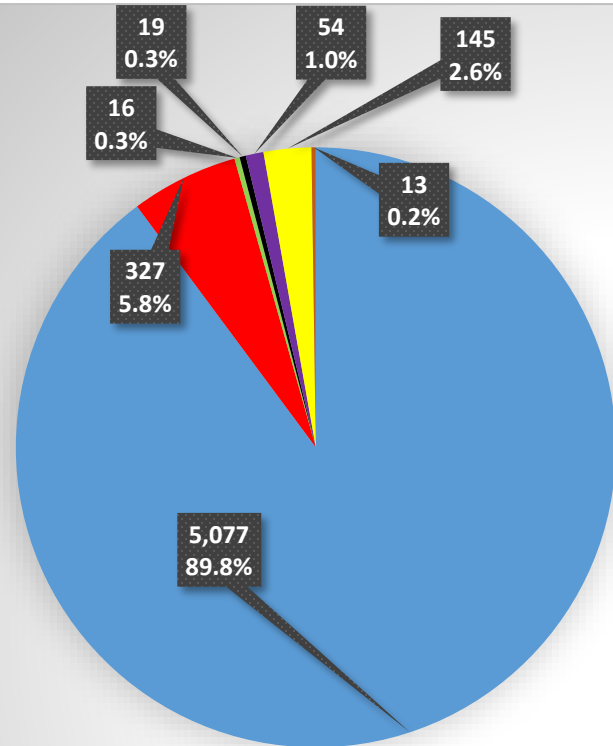

Sheriff's Daily Report
1/26/2020

Under the Custody of the Sheriff	
TOTAL MALE AND FEMALE	7,956
Jail Population	5,651
Community Corrections	2,305

Jail Population Behind the Walls

- Division 4, Division 4 Dorm 4, Division 6, Cermak, Division 08 RTU, Division 9, Division 10, Division 11 - Male Population
 - RTU Annex, Cermak, Division 08 RTU - Female Population
 - Division 15 - Outside Counties
 - Division 15 - Hospital
- Court-Ordered Programming within Jail Custody**
- RTU Annex - Women's Residential (Court Ordered Drug Treatment Program)
 - Division 6, Division 08 RTU - PRC (Court Ordered Drug Treatment Program) - Male Population
 - Division 16 - VRIC (Court Ordered) - Male Population

Q. What does Behind the Walls mean?

A. The behind the walls jail population is physically housed under the Sheriff's custody 24 hours a day/7 days a week. This includes all the populations listed on the key above and pie chart to the left - Divisional populations male & female, Outside Counties, Hospital, PRC, Women's Residential, & VRIC. Detainees in court-ordered treatment programs (PRC, Women's Residential, VRIC) are housed at CCDOC 24 hours a day/7 days week.

Race Distribution

Age Distribution