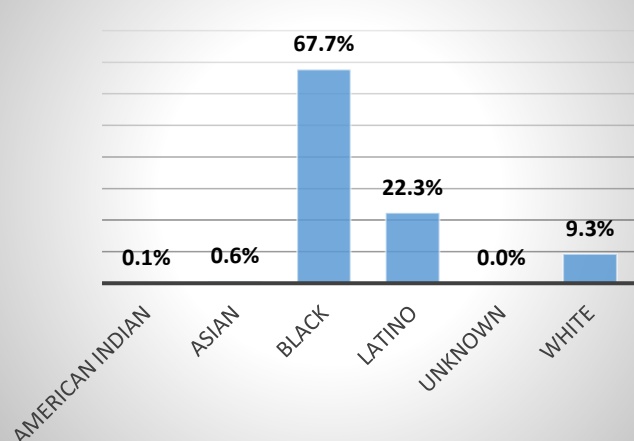

Q. What does Behind the Walls mean?

A. The behind the walls jail population is physically housed under the Sheriff's custody 24 hours a day/7 days a week. This includes all the populations listed on the key above and pie chart to the left - Divisional populations male & female, Outside Counties, Hospital, PRC, Women's Residential, & VRIC. Detainees in court-ordered treatment programs (PRC, Women's Residential, VRIC) are housed at CCDOC 24 hours a day/7 days week.

Sheriff's Daily Report
1/26/2020

CCSO Population Demographics

In Confinement

Gender Distribution

Race Distribution

Age Distribution

Community Corrections

Gender Distribution

Race Distribution

Age Distribution