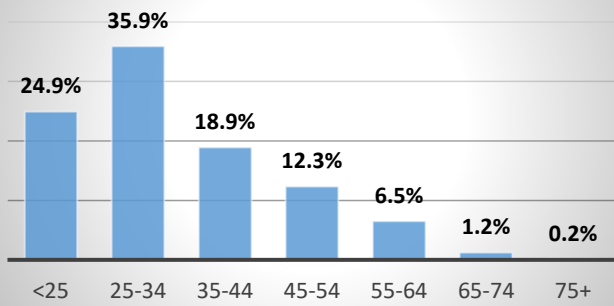

Q. What does Behind the Walls mean?

A. The behind the walls jail population is physically housed under the Sheriff's custody 24 hours a day/7 days a week. This includes all the populations listed on the key above and pie chart to the left - Divisional populations male & female, Outside Counties, Hospital, PRC, Women's Residential, & VRIC. Detainees in court-ordered treatment programs (PRC, Women's Residential, VRIC) are housed at CCDOC 24 hours a day/7 days week.

Sheriff's Daily Report
1/26/2020

CCSO Population Demographics

In Confinement

Gender Distribution

Race Distribution

Age Distribution

Community Corrections

Gender Distribution

Race Distribution

Age Distribution