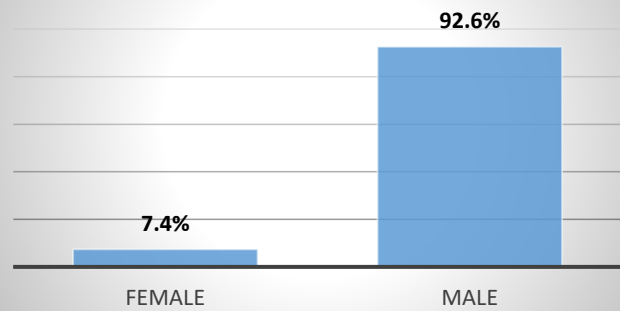

Q. What does Behind the Walls mean?

A. The behind the walls jail population is physically housed under the Sheriff's custody 24 hours a day/7 days a week. This includes all the populations listed on the key above and pie chart to the left - Divisional populations male & female, Outside Counties, Hospital, PRC, Women's Residential, & VRIC. Detainees in court-ordered treatment programs (PRC, Women's Residential, VRIC) are housed at CCDOC 24 hours a day/7 days week.

Sheriff's Daily Report
1/26/2020

CCSO Population Demographics

In Confinement

Gender Distribution

Race Distribution

Age Distribution

Community Corrections

Gender Distribution

Race Distribution

Age Distribution