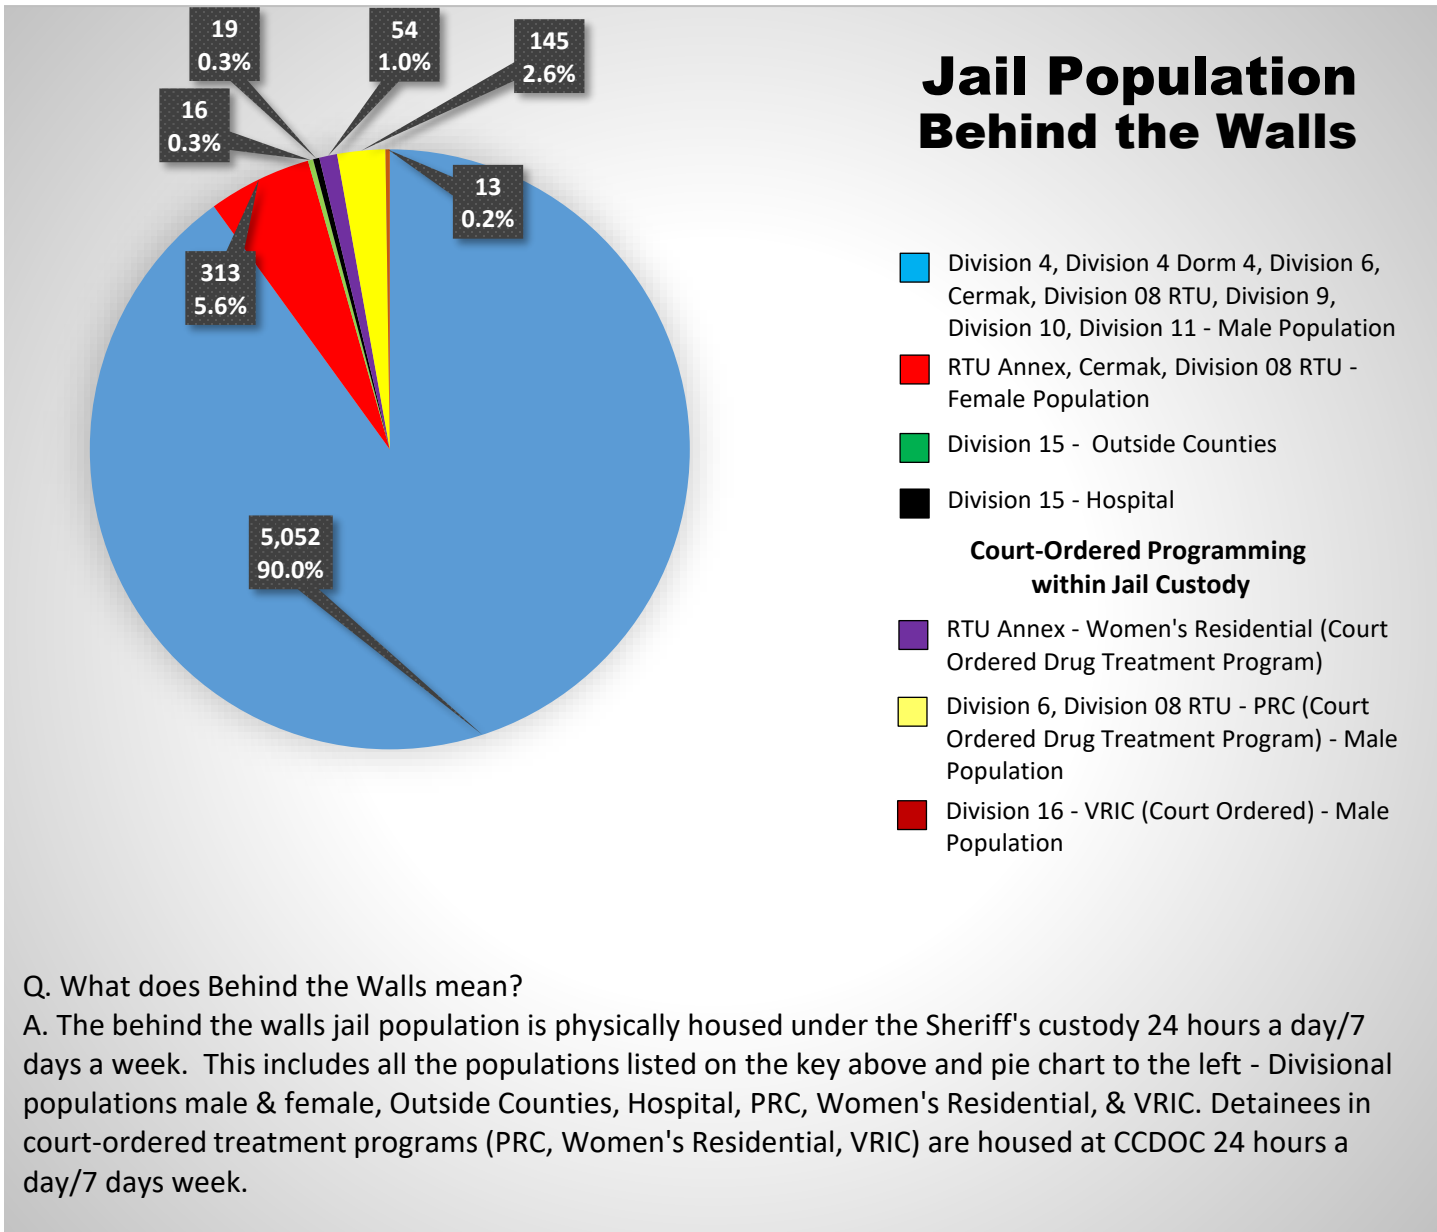

Sheriff's Daily Report 1/23/2020

Under the Custody of the Sheriff	
TOTAL MALE AND FEMALE	7,913
Jail Population	5,612
Community Corrections	2,301

Sheriff's Daily Report
1/23/2020

CCSO Population Demographics