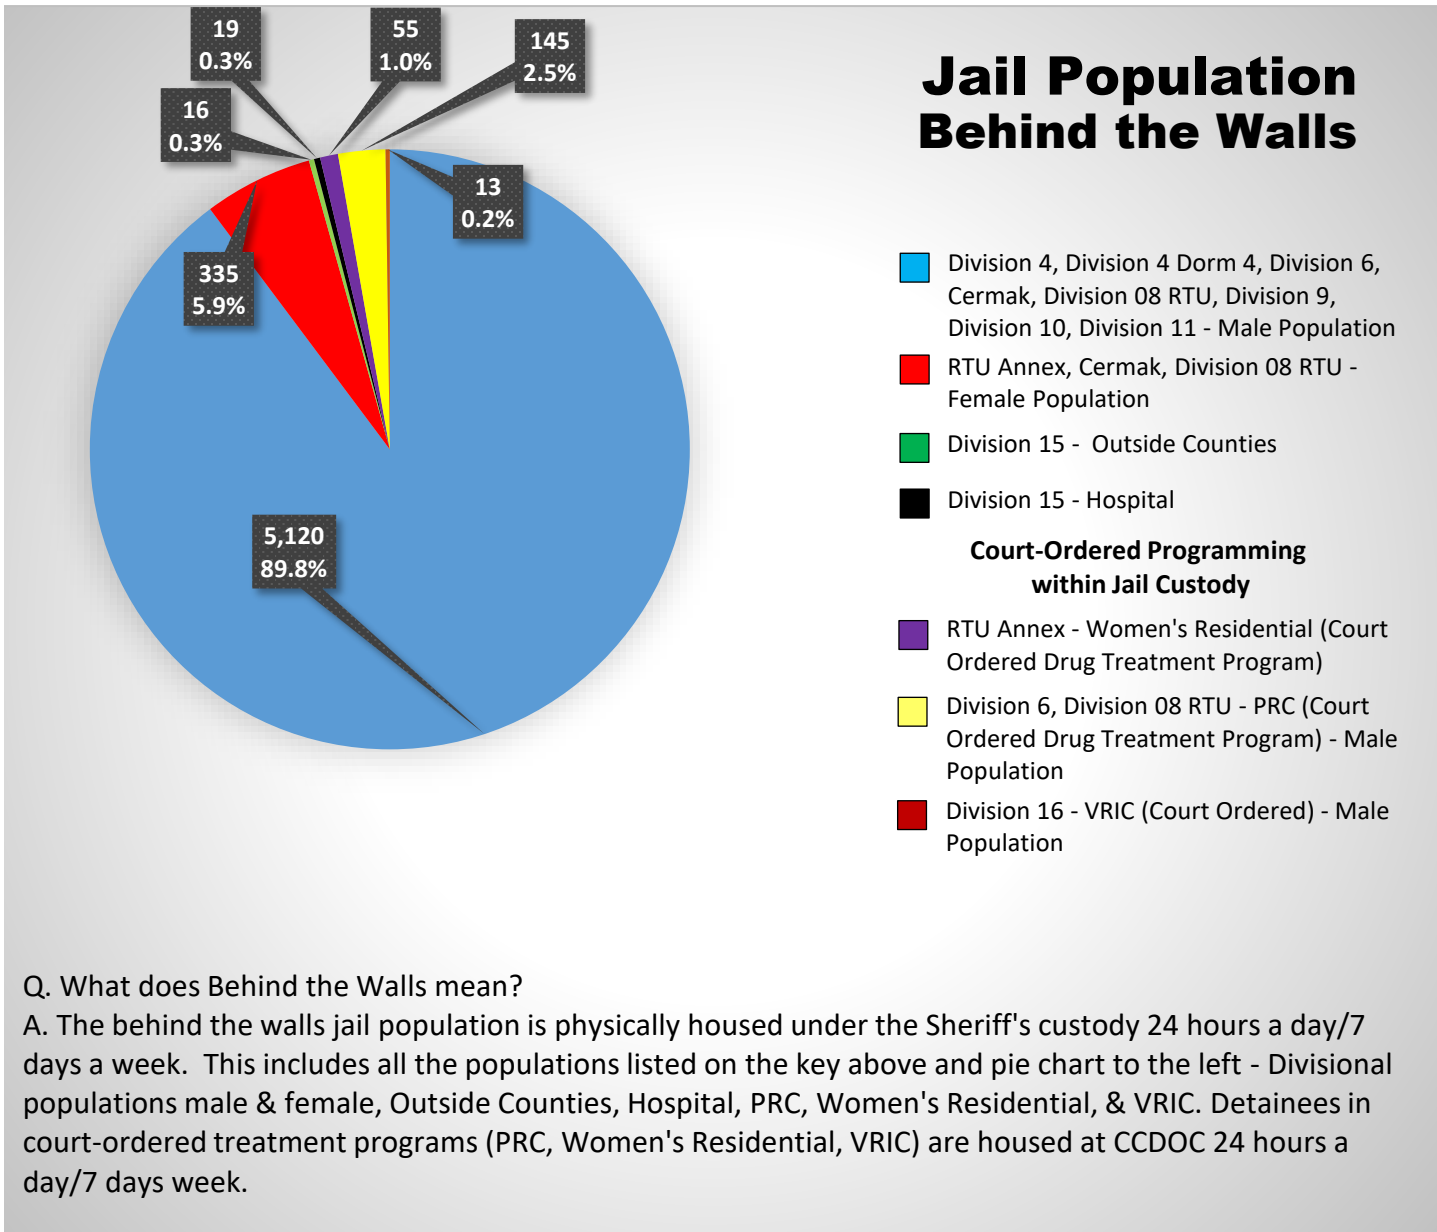

## Sheriff's Daily Report 1/21/2020

Under the Custody of the Sheriff	
<b>TOTAL MALE AND FEMALE</b>	<b>8,009</b>
Jail Population	5,703
Community Corrections	2,306

##### Age Distribution

##### Race Distribution