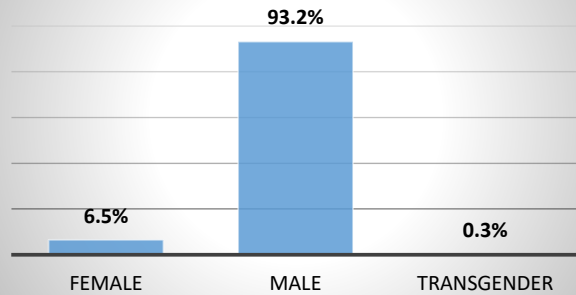

CCSO Population Demographics

In Confinement

Gender Distribution