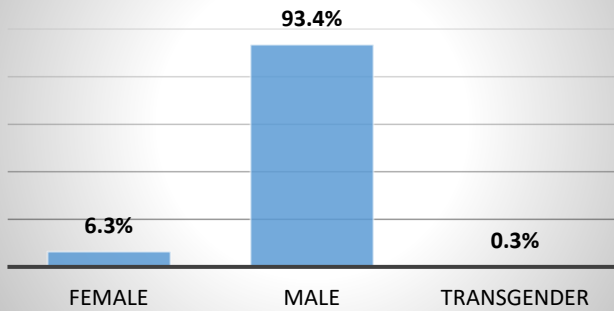

Sheriff's Daily Report 1/16/2020

Under the Custody of the Sheriff	
TOTAL MALE AND FEMALE	7,803
Jail Population	5,501
Community Corrections	2,302

Sheriff's Daily Report
1/16/2020

CCSO Population Demographics

In Confinement

Gender Distribution

Race Distribution

Age Distribution

Community Corrections

Gender Distribution

Race Distribution

Age Distribution