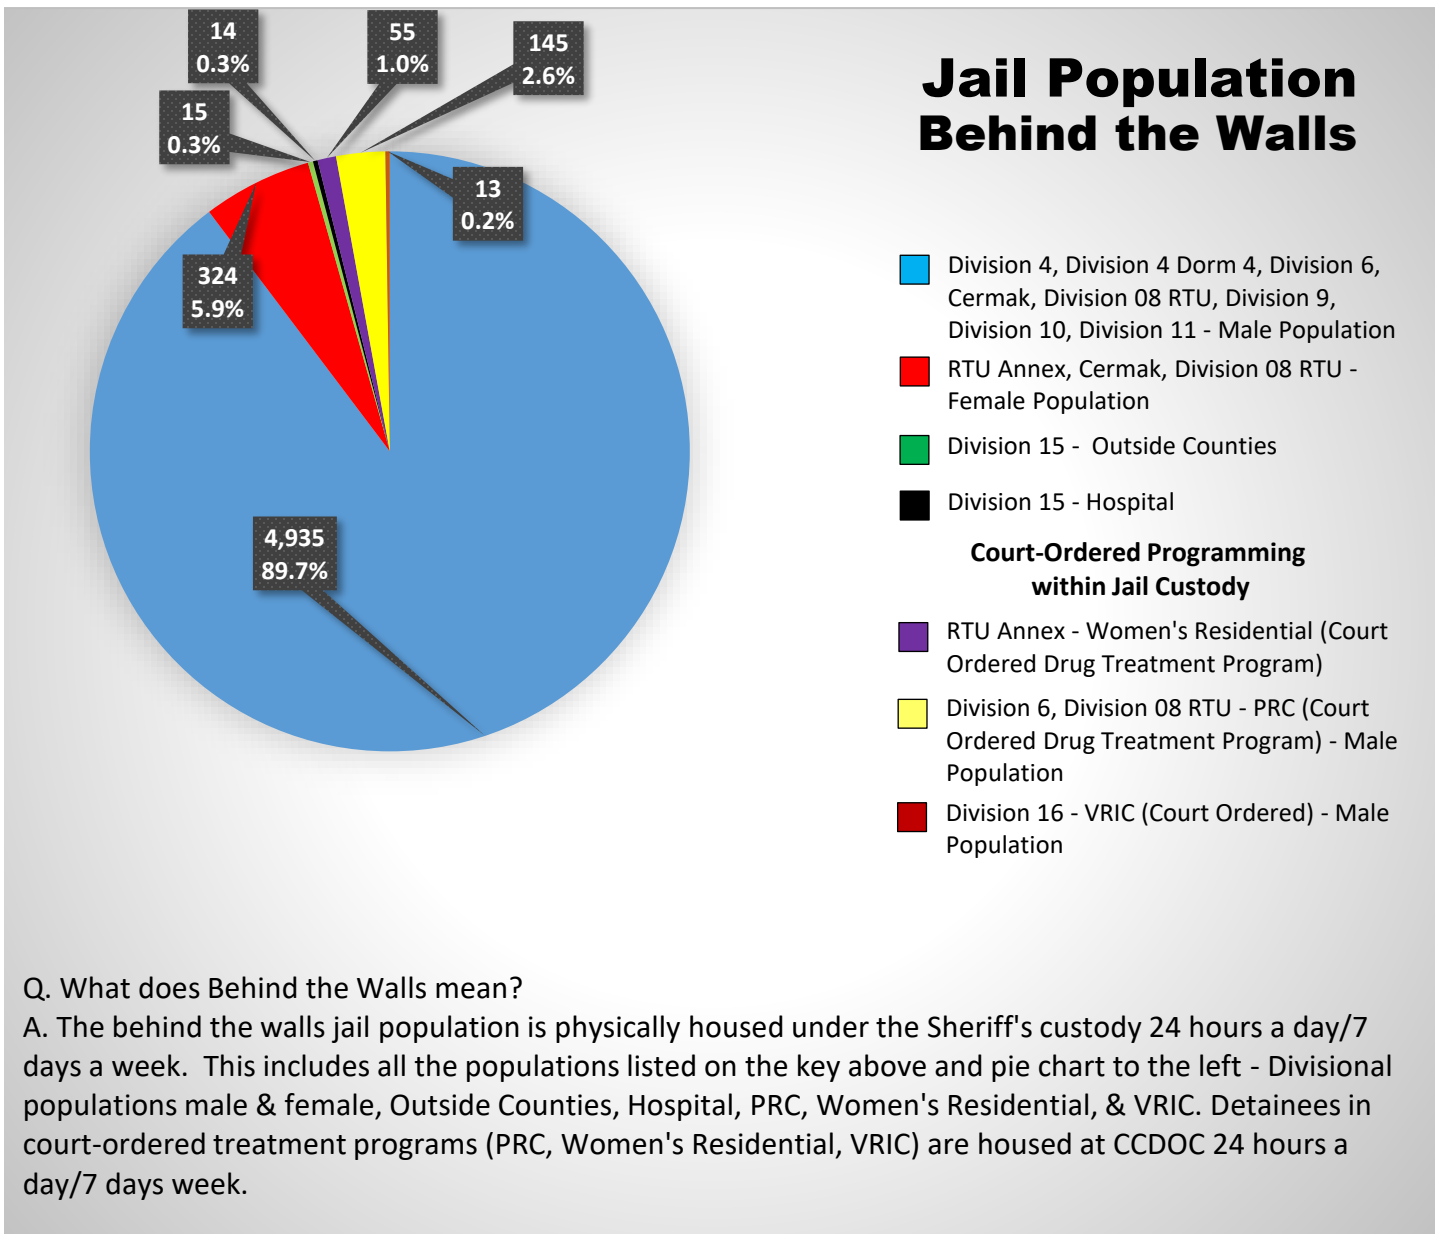

Sheriff's Daily Report 1/16/2020

Under the Custody of the Sheriff	
TOTAL MALE AND FEMALE	7,803
Jail Population	5,501
Community Corrections	2,302

Sheriff's Daily Report
1/16/2020

CCSO Population Demographics

In Confinement

Gender Distribution

Race Distribution

Age Distribution

Community Corrections

Gender Distribution

Race Distribution

Age Distribution