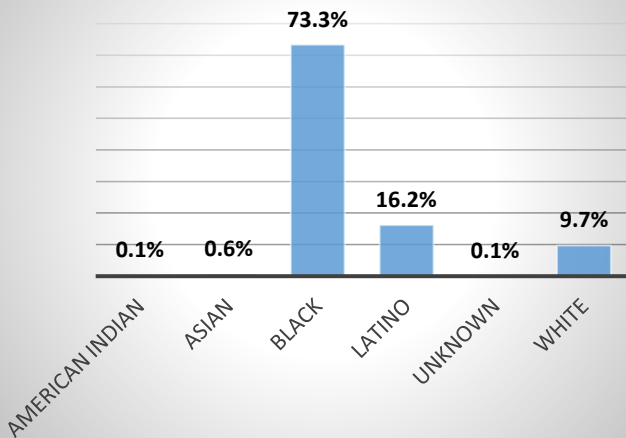

Sheriff's Daily Report 1/16/2020

Under the Custody of the Sheriff	
TOTAL MALE AND FEMALE	7,803
Jail Population	5,501
Community Corrections	2,302

Sheriff's Daily Report
1/16/2020

CCSO Population Demographics

In Confinement

Gender Distribution

Race Distribution

Age Distribution

Community Corrections

Gender Distribution

Race Distribution

Age Distribution