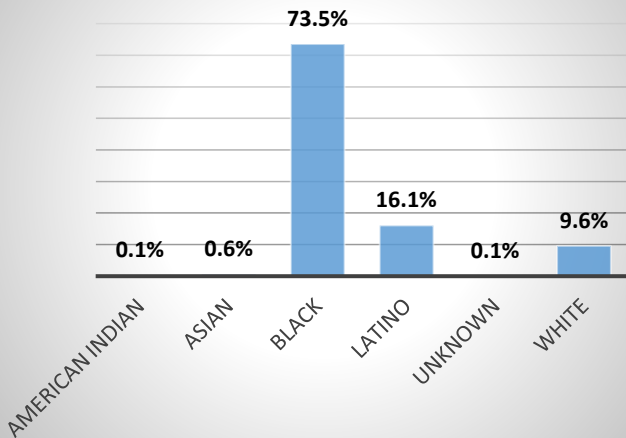

Sheriff's Daily Report 1/15/2020

Under the Custody of the Sheriff	
TOTAL MALE AND FEMALE	7,946
Jail Population	5,646
Community Corrections	2,300

Sheriff's Daily Report
1/15/2020

CCSO Population Demographics

In Confinement

Gender Distribution

Race Distribution

Age Distribution

Community Corrections

Gender Distribution

Race Distribution

Age Distribution