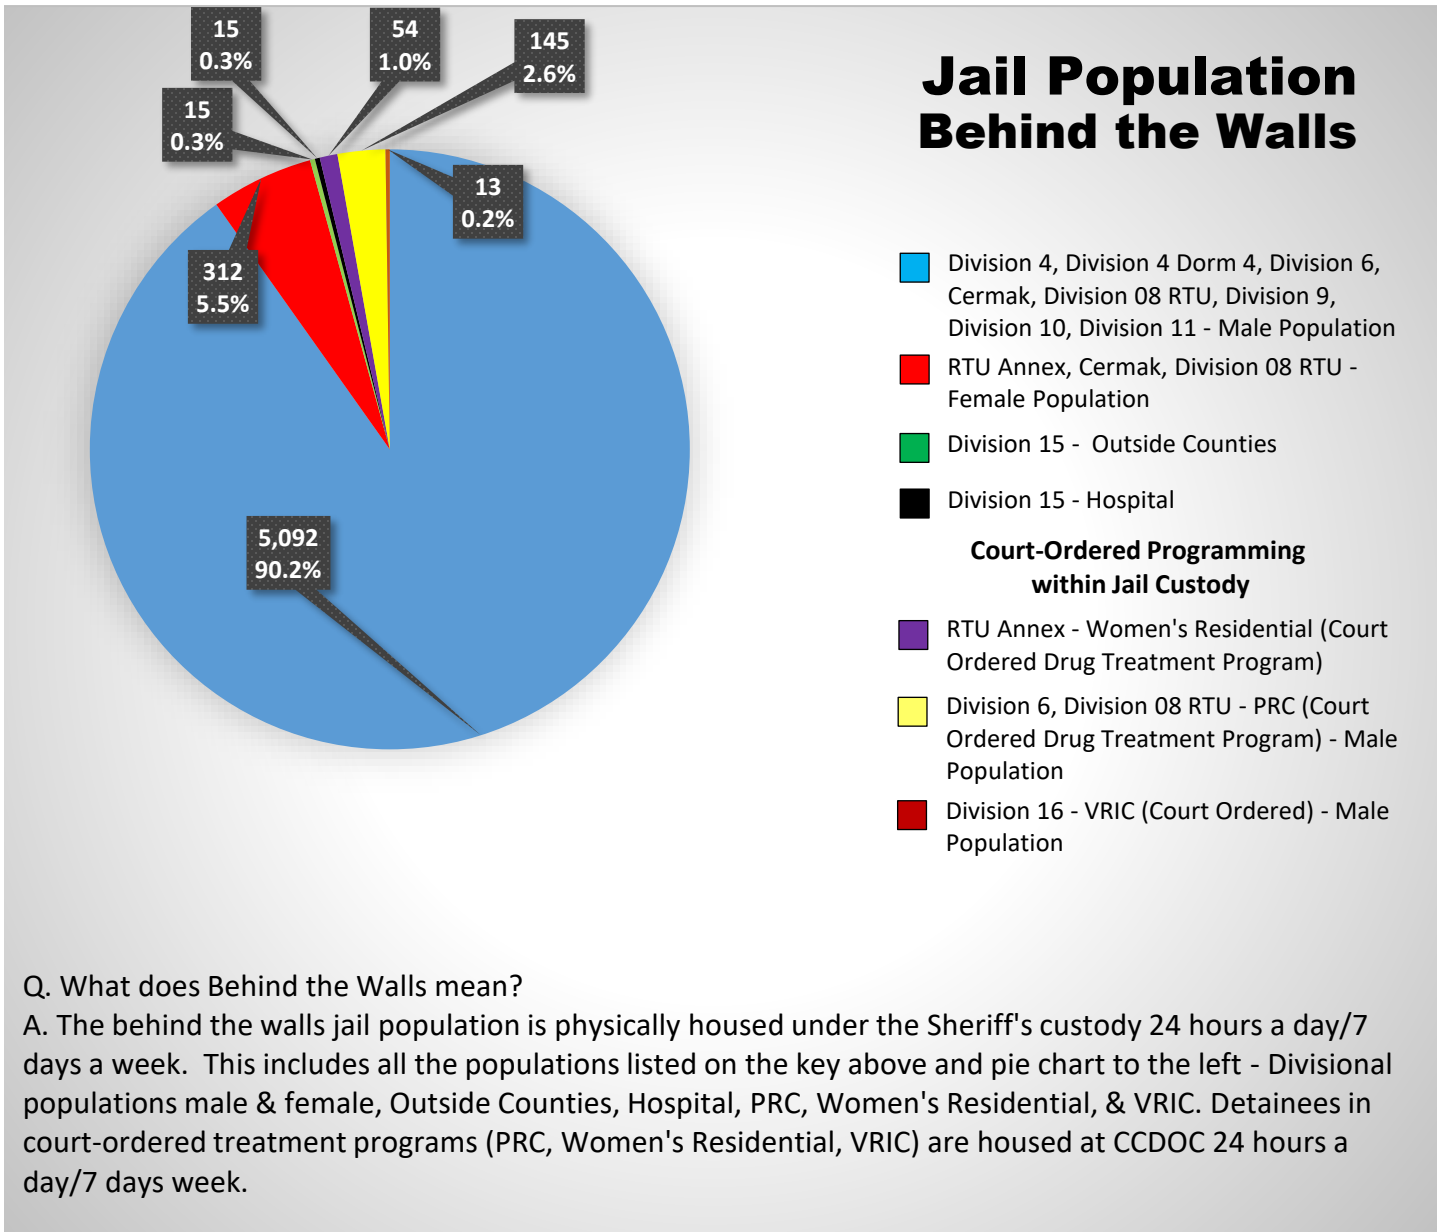

Sheriff's Daily Report 1/15/2020

Under the Custody of the Sheriff	
TOTAL MALE AND FEMALE	7,946
Jail Population	5,646
Community Corrections	2,300

Sheriff's Daily Report
1/15/2020

CCSO Population Demographics

In Confinement

Gender Distribution

Race Distribution

Age Distribution

Community Corrections

Gender Distribution

Race Distribution

Age Distribution