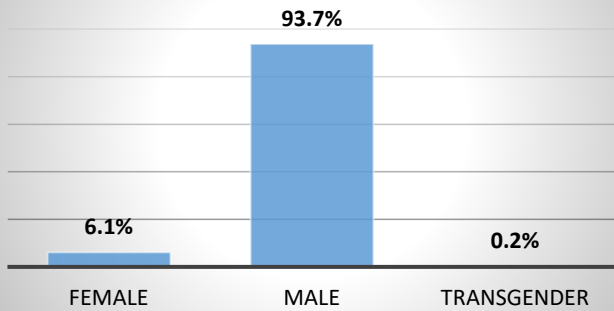

Sheriff's Daily Report 1/15/2020

Under the Custody of the Sheriff	
TOTAL MALE AND FEMALE	7,946
Jail Population	5,646
Community Corrections	2,300

Sheriff's Daily Report
1/15/2020

CCSO Population Demographics

In Confinement

Gender Distribution

Race Distribution

Age Distribution

Community Corrections

Gender Distribution

Race Distribution

Age Distribution