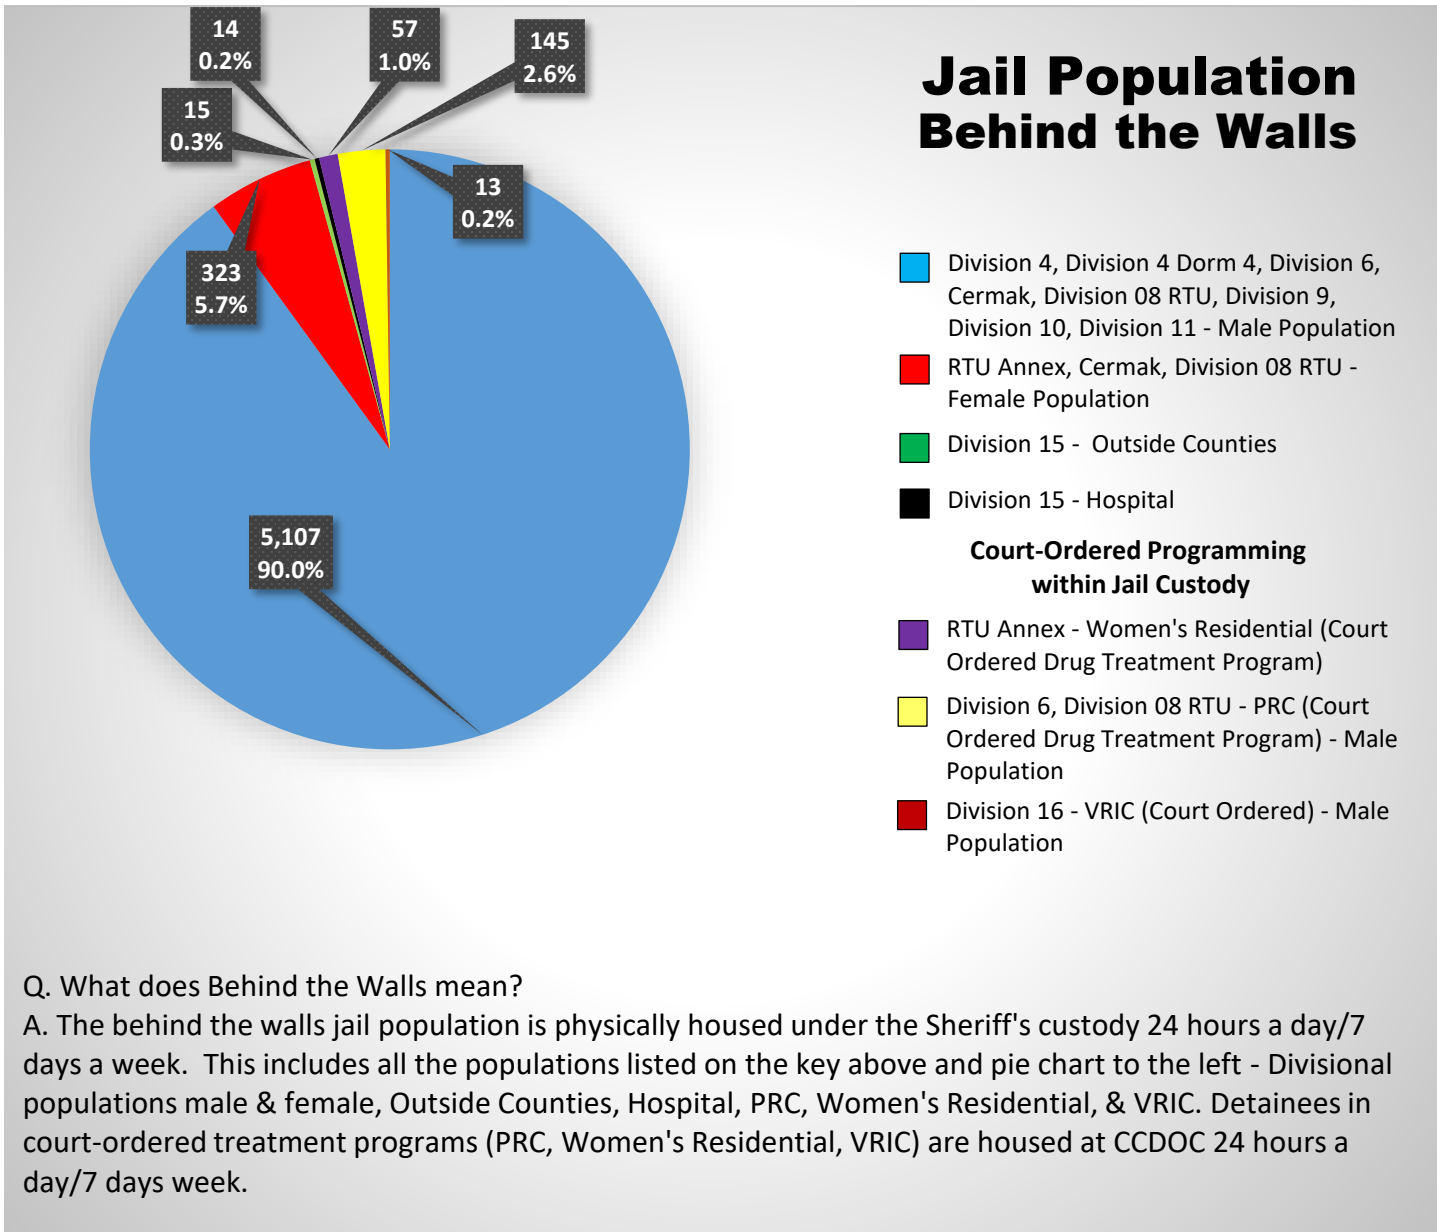

Sheriff's Daily Report 1/14/2020

Under the Custody of the Sheriff	
TOTAL MALE AND FEMALE	7,981
Jail Population	5,674
Community Corrections	2,307

Sheriff's Daily Report
1/14/2020

CCSO Population Demographics