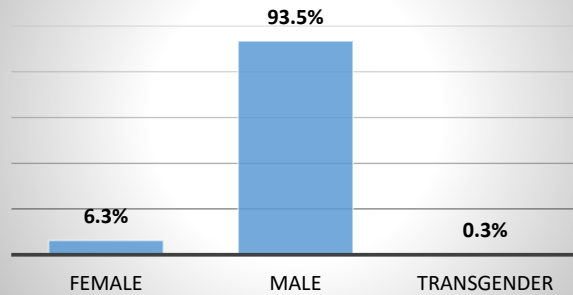

CCSO Population Demographics

In Confinement

Gender Distribution