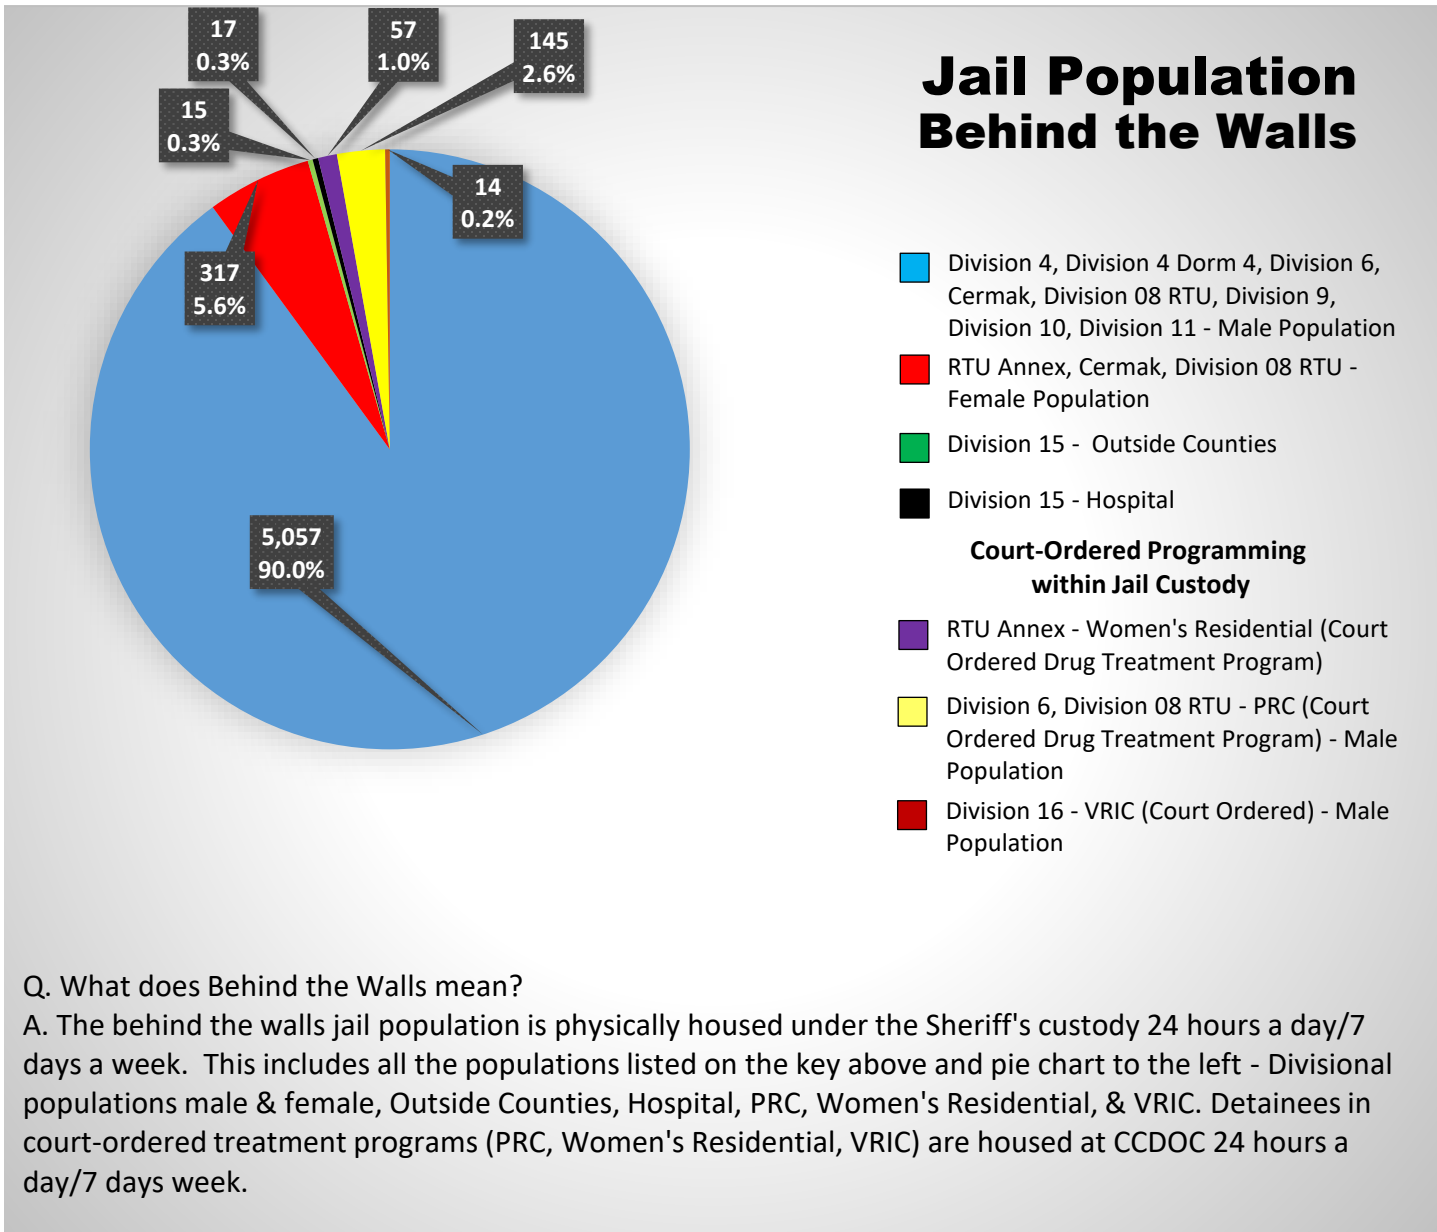

## Sheriff's Daily Report 1/11/2020

Under the Custody of the Sheriff	
<b>TOTAL MALE AND FEMALE</b>	<b>7,933</b>
Jail Population	5,622
Community Corrections	2,311

##### Age Distribution

##### Race Distribution