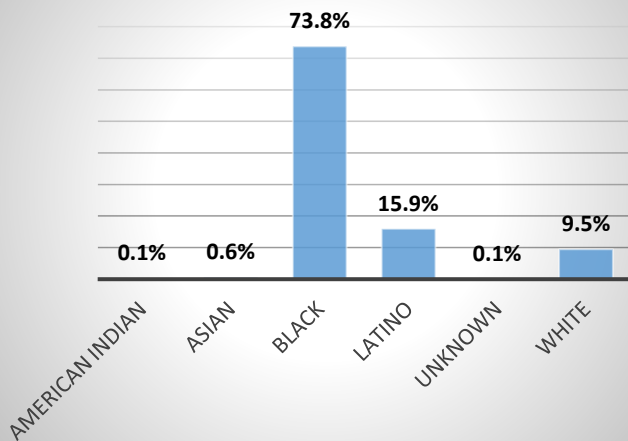

Sheriff's Daily Report 1/10/2020

Under the Custody of the Sheriff	
TOTAL MALE AND FEMALE	7,929
Jail Population	5,617
Community Corrections	2,312

Sheriff's Daily Report
1/10/2020

CCSO Population Demographics

In Confinement

Gender Distribution

Race Distribution

Age Distribution

Community Corrections

Gender Distribution

Race Distribution

Age Distribution