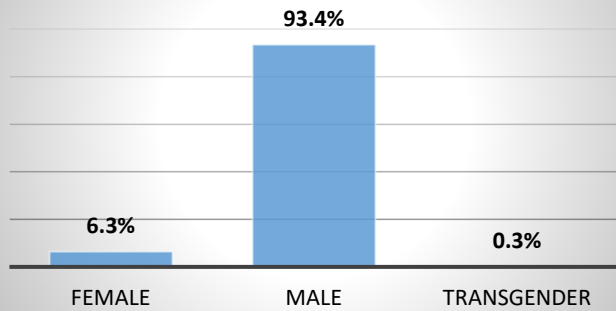

Sheriff's Daily Report 1/10/2020

Under the Custody of the Sheriff	
TOTAL MALE AND FEMALE	7,929
Jail Population	5,617
Community Corrections	2,312

Sheriff's Daily Report
1/10/2020

CCSO Population Demographics

In Confinement

Gender Distribution

Race Distribution

Age Distribution

Community Corrections

Gender Distribution

Race Distribution

Age Distribution