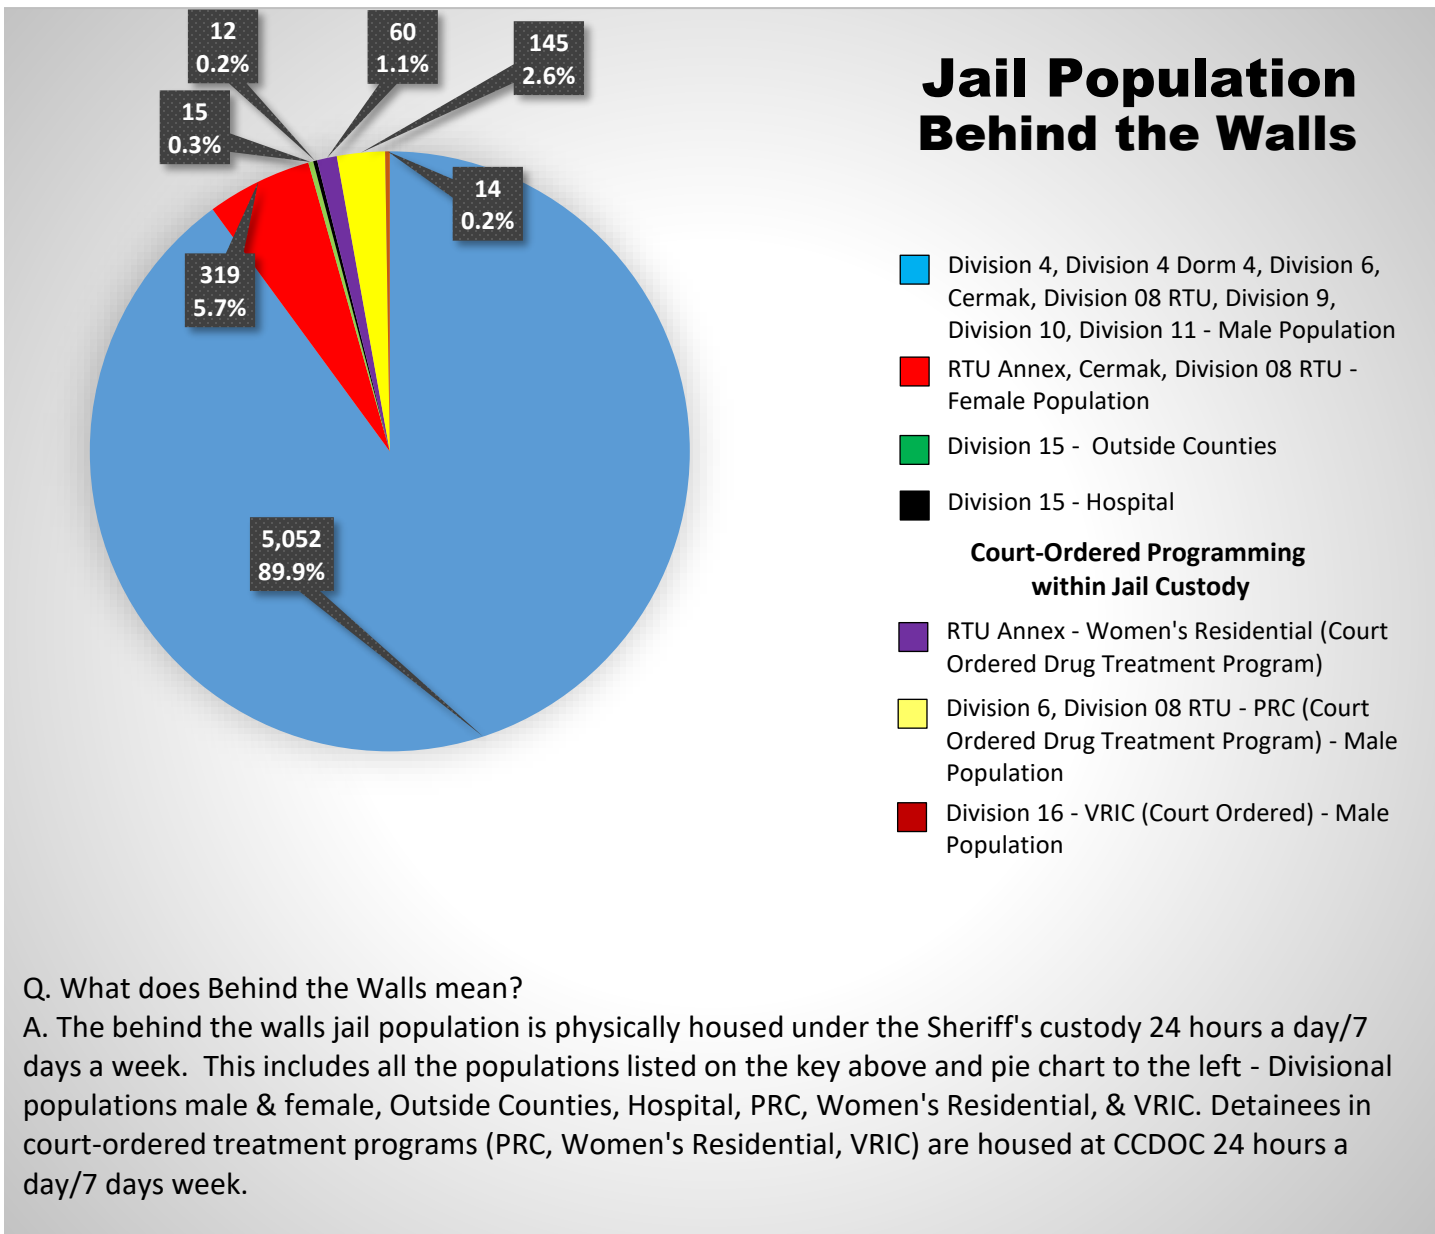

Sheriff's Daily Report 1/10/2020

Under the Custody of the Sheriff	
TOTAL MALE AND FEMALE	7,929
Jail Population	5,617
Community Corrections	2,312

Sheriff's Daily Report
1/10/2020

CCSO Population Demographics

In Confinement

Gender Distribution

Race Distribution

Age Distribution

Community Corrections

Gender Distribution

Race Distribution

Age Distribution