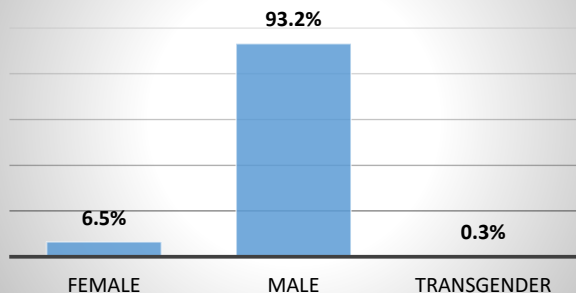

CCSO Population Demographics

In Confinement

Gender Distribution