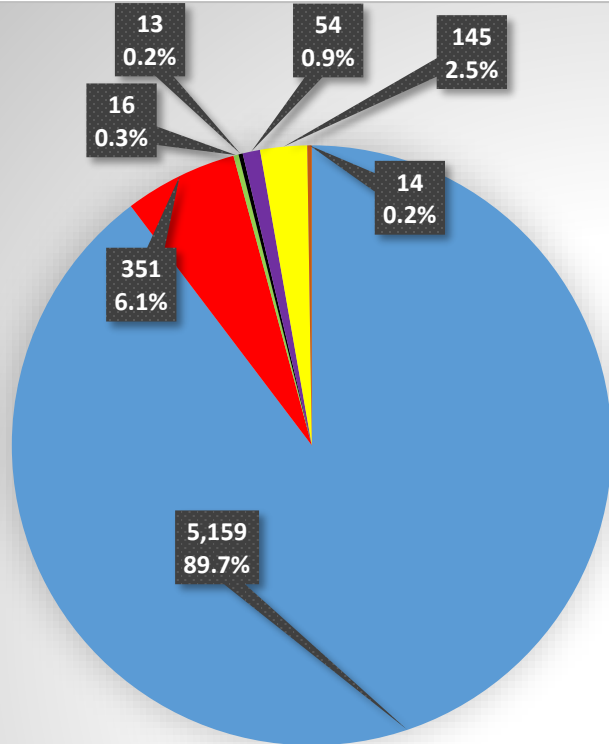

Sheriff's Daily Report 1/6/2020

Under the Custody of the Sheriff	
TOTAL MALE AND FEMALE	8,087
Jail Population	5,752
Community Corrections	2,335

Jail Population Behind the Walls

- Division 4, Division 4 Dorm 4, Division 6, Cermak, Division 08 RTU, Division 9, Division 10, Division 11 - Male Population
 - RTU Annex, Cermak, Division 08 RTU - Female Population
 - Division 15 - Outside Counties
 - Division 15 - Hospital
- Court-Ordered Programming within Jail Custody**
- RTU Annex - Women's Residential (Court Ordered Drug Treatment Program)
 - Division 6, Division 08 RTU - PRC (Court Ordered Drug Treatment Program) - Male Population
 - Division 16 - VRIC (Court Ordered) - Male Population

Q. What does Behind the Walls mean?

A. The behind the walls jail population is physically housed under the Sheriff's custody 24 hours a day/7 days a week. This includes all the populations listed on the key above and pie chart to the left - Divisional populations male & female, Outside Counties, Hospital, PRC, Women's Residential, & VRIC. Detainees in court-ordered treatment programs (PRC, Women's Residential, VRIC) are housed at CCDOC 24 hours a day/7 days week.

Gender Distribution

Race Distribution

Age Distribution