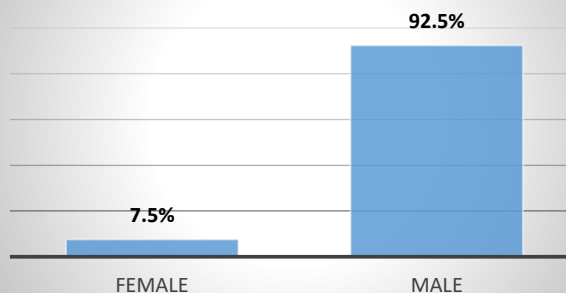

Q. What does Behind the Walls mean?

A. The behind the walls jail population is physically housed under the Sheriff's custody 24 hours a day/7 days a week. This includes all the populations listed on the key above and pie chart to the left - Divisional populations male & female, Outside Counties, Hospital, PRC, Women's Residential, & VRIC. Detainees in court-ordered treatment programs (PRC, Women's Residential, VRIC) are housed at CCDOC 24 hours a day/7 days week.

Sheriff's Daily Report

1/6/2020

CCSO Population Demographics

In Confinement

Gender Distribution

Race Distribution

Age Distribution

Community Corrections

Gender Distribution

Race Distribution

Age Distribution