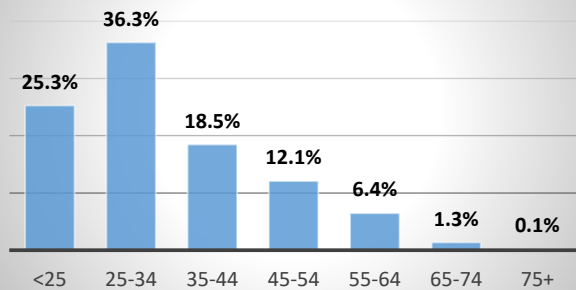

Q. What does Behind the Walls mean?

A. The behind the walls jail population is physically housed under the Sheriff's custody 24 hours a day/7 days a week. This includes all the populations listed on the key above and pie chart to the left - Divisional populations male & female, Outside Counties, Hospital, PRC, Women's Residential, & VRIC. Detainees in court-ordered treatment programs (PRC, Women's Residential, VRIC) are housed at CCDOC 24 hours a day/7 days week.

Sheriff's Daily Report

1/6/2020

CCSO Population Demographics

In Confinement

Gender Distribution

Race Distribution

Age Distribution

Community Corrections

Gender Distribution

Race Distribution

Age Distribution