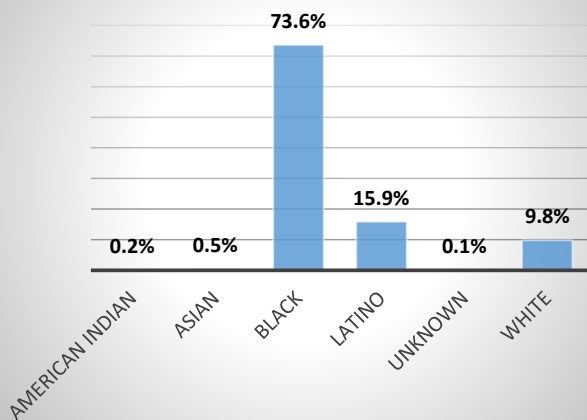

Q. What does Behind the Walls mean?

A. The behind the walls jail population is physically housed under the Sheriff's custody 24 hours a day/7 days a week. This includes all the populations listed on the key above and pie chart to the left - Divisional populations male & female, Outside Counties, Hospital, PRC, Women's Residential, & VRIC. Detainees in court-ordered treatment programs (PRC, Women's Residential, VRIC) are housed at CCDOC 24 hours a day/7 days week.

Sheriff's Daily Report

1/6/2020

CCSO Population Demographics

In Confinement

Gender Distribution

Race Distribution

Age Distribution

Community Corrections

Gender Distribution

Race Distribution

Age Distribution