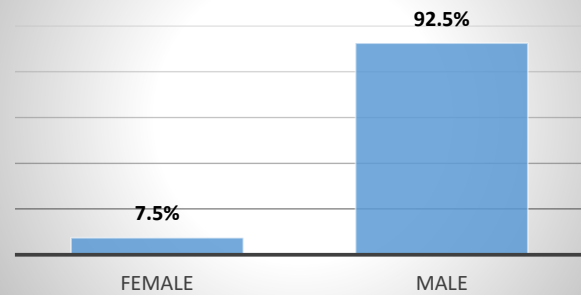

Q. What does Behind the Walls mean?

A. The behind the walls jail population is physically housed under the Sheriff's custody 24 hours a day/7 days a week. This includes all the populations listed on the key above and pie chart to the left - Divisional populations male & female, Outside Counties, Hospital, PRC, Women's Residential, & VRIC. Detainees in court-ordered treatment programs (PRC, Women's Residential, VRIC) are housed at CCDOC 24 hours a day/7 days week.

Sheriff's Daily Report

1/5/2020

CCSO Population Demographics

In Confinement

Gender Distribution

Race Distribution

Age Distribution

Community Corrections

Gender Distribution

Race Distribution

Age Distribution