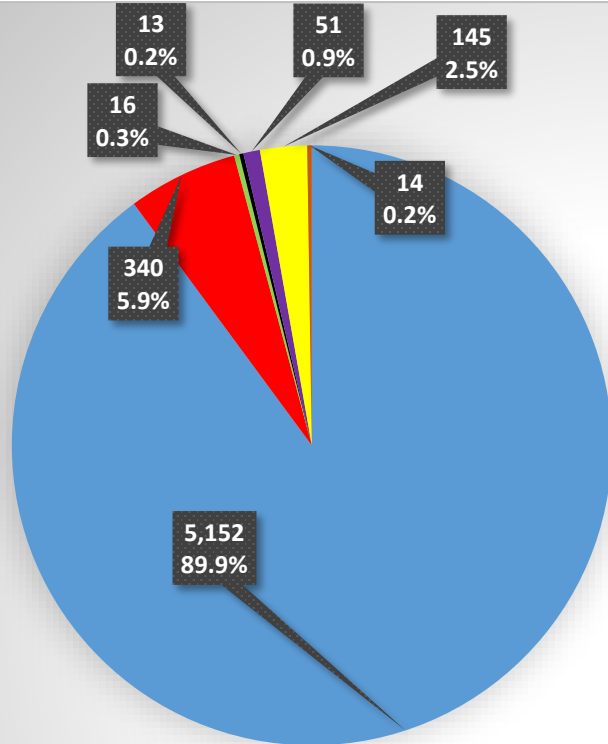

Sheriff's Daily Report 1/5/2020

Under the Custody of the Sheriff	
TOTAL MALE AND FEMALE	8,068
Jail Population	5,731
Community Corrections	2,337

Jail Population Behind the Walls

- Division 4, Division 4 Dorm 4, Division 6, Cermak, Division 08 RTU, Division 9, Division 10, Division 11 - Male Population
 - RTU Annex, Cermak, Division 08 RTU - Female Population
 - Division 15 - Outside Counties
 - Division 15 - Hospital
- Court-Ordered Programming within Jail Custody**
- RTU Annex - Women's Residential (Court Ordered Drug Treatment Program)
 - Division 6, Division 08 RTU - PRC (Court Ordered Drug Treatment Program) - Male Population
 - Division 16 - VRIC (Court Ordered) - Male Population

Q. What does Behind the Walls mean?

A. The behind the walls jail population is physically housed under the Sheriff's custody 24 hours a day/7 days a week. This includes all the populations listed on the key above and pie chart to the left - Divisional populations male & female, Outside Counties, Hospital, PRC, Women's Residential, & VRIC. Detainees in court-ordered treatment programs (PRC, Women's Residential, VRIC) are housed at CCDOC 24 hours a day/7 days week.

Gender Distribution

Race Distribution

Age Distribution