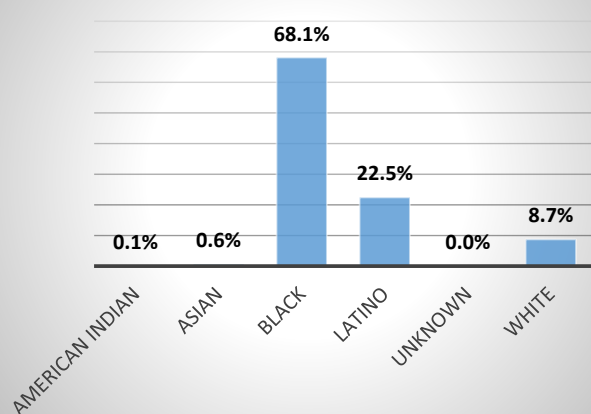

Q. What does Behind the Walls mean?

A. The behind the walls jail population is physically housed under the Sheriff's custody 24 hours a day/7 days a week. This includes all the populations listed on the key above and pie chart to the left - Divisional populations male & female, Outside Counties, Hospital, PRC, Women's Residential, & VRIC. Detainees in court-ordered treatment programs (PRC, Women's Residential, VRIC) are housed at CCDOC 24 hours a day/7 days week.

Sheriff's Daily Report

1/5/2020

CCSO Population Demographics

In Confinement

Gender Distribution

Race Distribution

Age Distribution

Community Corrections

Gender Distribution

Race Distribution

Age Distribution