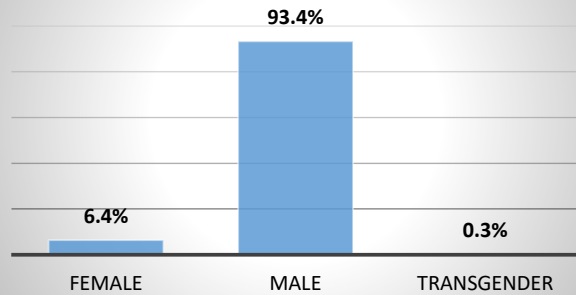

CCSO Population Demographics

In Confinement

Gender Distribution