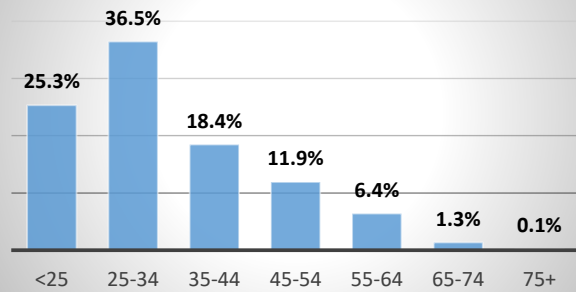

Q. What does Behind the Walls mean?

A. The behind the walls jail population is physically housed under the Sheriff's custody 24 hours a day/7 days a week. This includes all the populations listed on the key above and pie chart to the left - Divisional populations male & female, Outside Counties, Hospital, PRC, Women's Residential, & VRIC. Detainees in court-ordered treatment programs (PRC, Women's Residential, VRIC) are housed at CCDOC 24 hours a day/7 days week.

Sheriff's Daily Report

1/5/2020

CCSO Population Demographics

In Confinement

Gender Distribution

Race Distribution

Age Distribution

Community Corrections

Gender Distribution

Race Distribution

Age Distribution