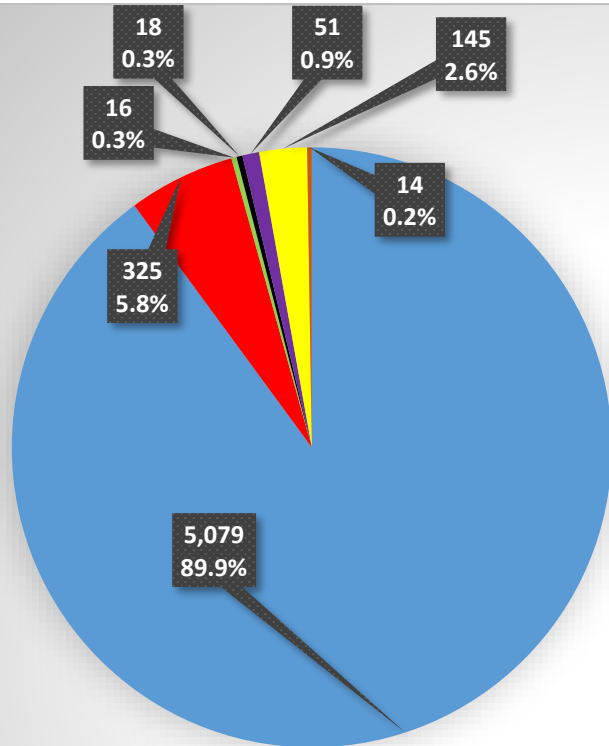

Sheriff's Daily Report 1/4/2020

Under the Custody of the Sheriff	
TOTAL MALE AND FEMALE	7,985
Jail Population	5,648
Community Corrections	2,337

Jail Population Behind the Walls

- Division 4, Division 4 Dorm 4, Division 6, Cermak, Division 08 RTU, Division 9, Division 10, Division 11 - Male Population
 - RTU Annex, Cermak, Division 08 RTU - Female Population
 - Division 15 - Outside Counties
 - Division 15 - Hospital
- Court-Ordered Programming within Jail Custody**
- RTU Annex - Women's Residential (Court Ordered Drug Treatment Program)
 - Division 6, Division 08 RTU - PRC (Court Ordered Drug Treatment Program) - Male Population
 - Division 16 - VRIC (Court Ordered) - Male Population

Q. What does Behind the Walls mean?

A. The behind the walls jail population is physically housed under the Sheriff's custody 24 hours a day/7 days a week. This includes all the populations listed on the key above and pie chart to the left - Divisional populations male & female, Outside Counties, Hospital, PRC, Women's Residential, & VRIC. Detainees in court-ordered treatment programs (PRC, Women's Residential, VRIC) are housed at CCDOC 24 hours a day/7 days week.