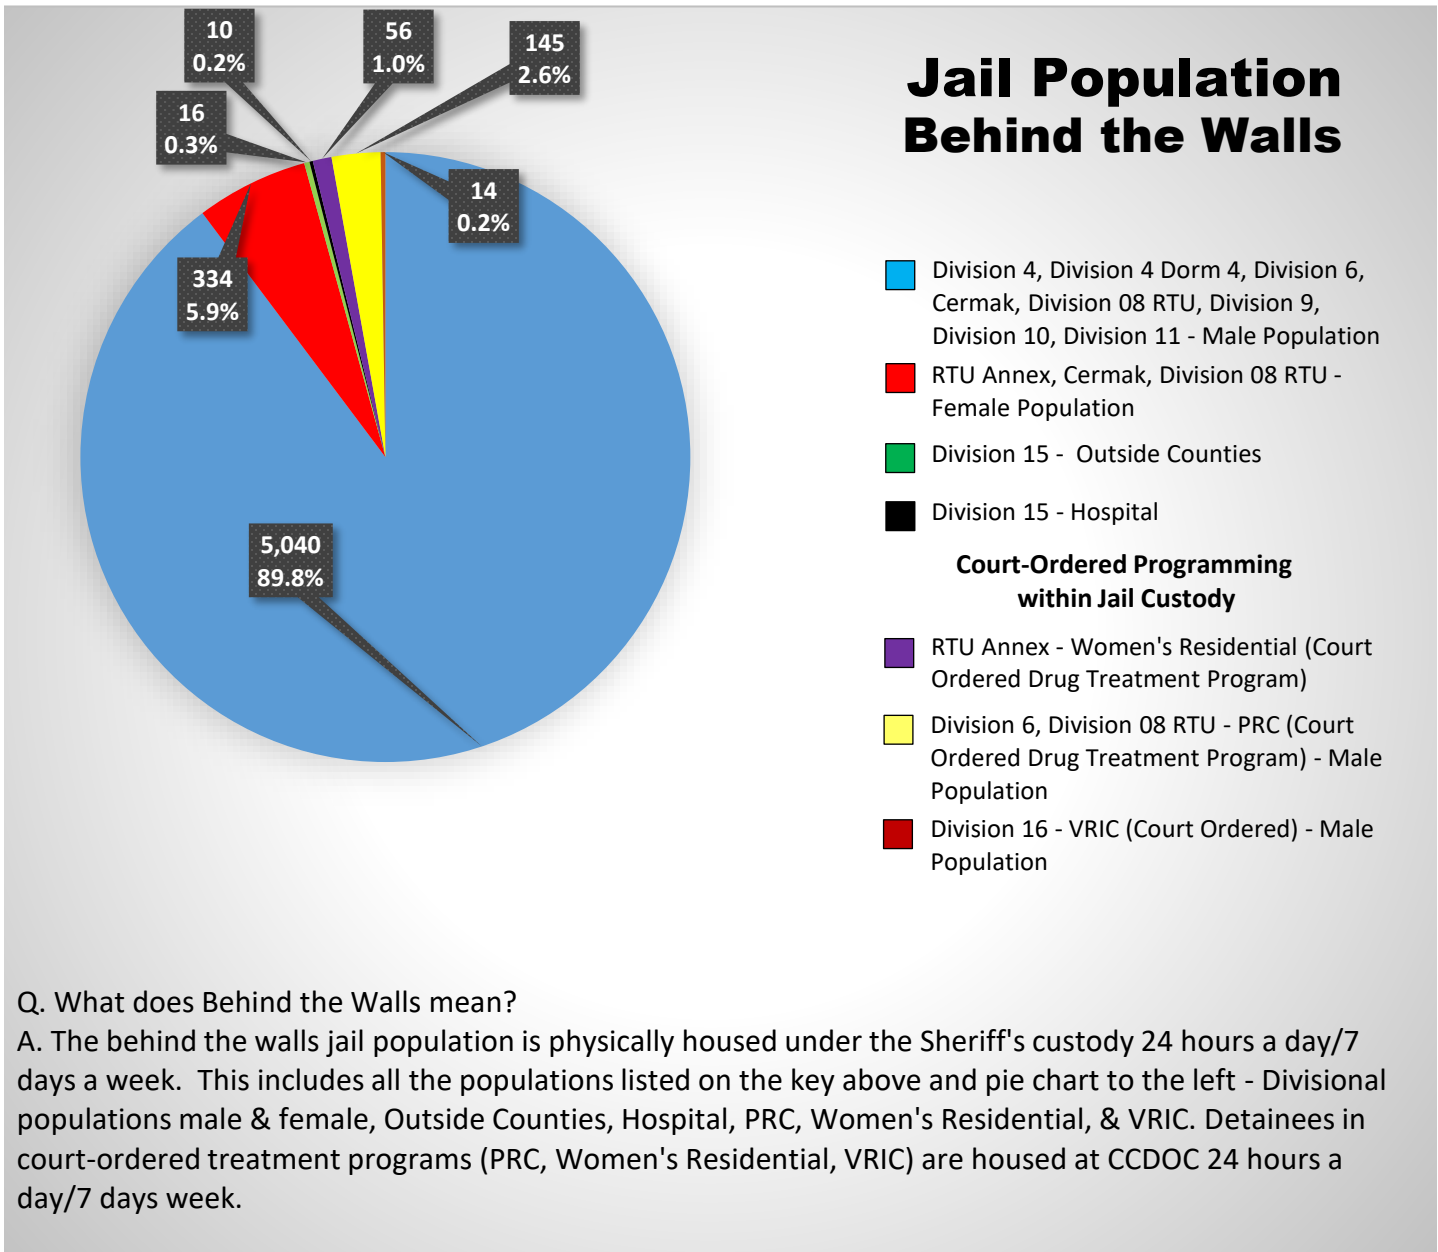

Sheriff's Daily Report 12/31/2019

Under the Custody of the Sheriff	
TOTAL MALE AND FEMALE	7,972
Jail Population	5,615
Community Corrections	2,357

Sheriff's Daily Report
12/31/2019

CCSO Population Demographics