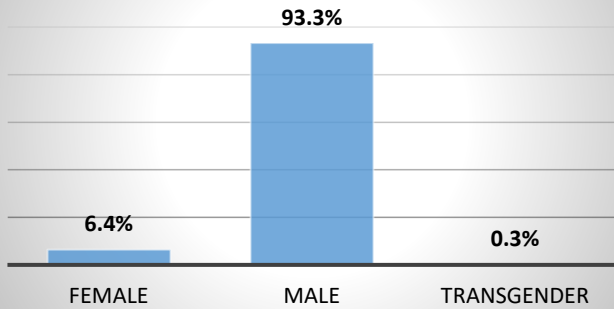

Sheriff's Daily Report 12/29/2019

Under the Custody of the Sheriff	
TOTAL MALE AND FEMALE	7,947
Jail Population	5,595
Community Corrections	2,352

Sheriff's Daily Report
12/29/2019

CCSO Population Demographics

In Confinement

Gender Distribution

Race Distribution

Age Distribution

Community Corrections

Gender Distribution

Race Distribution

Age Distribution