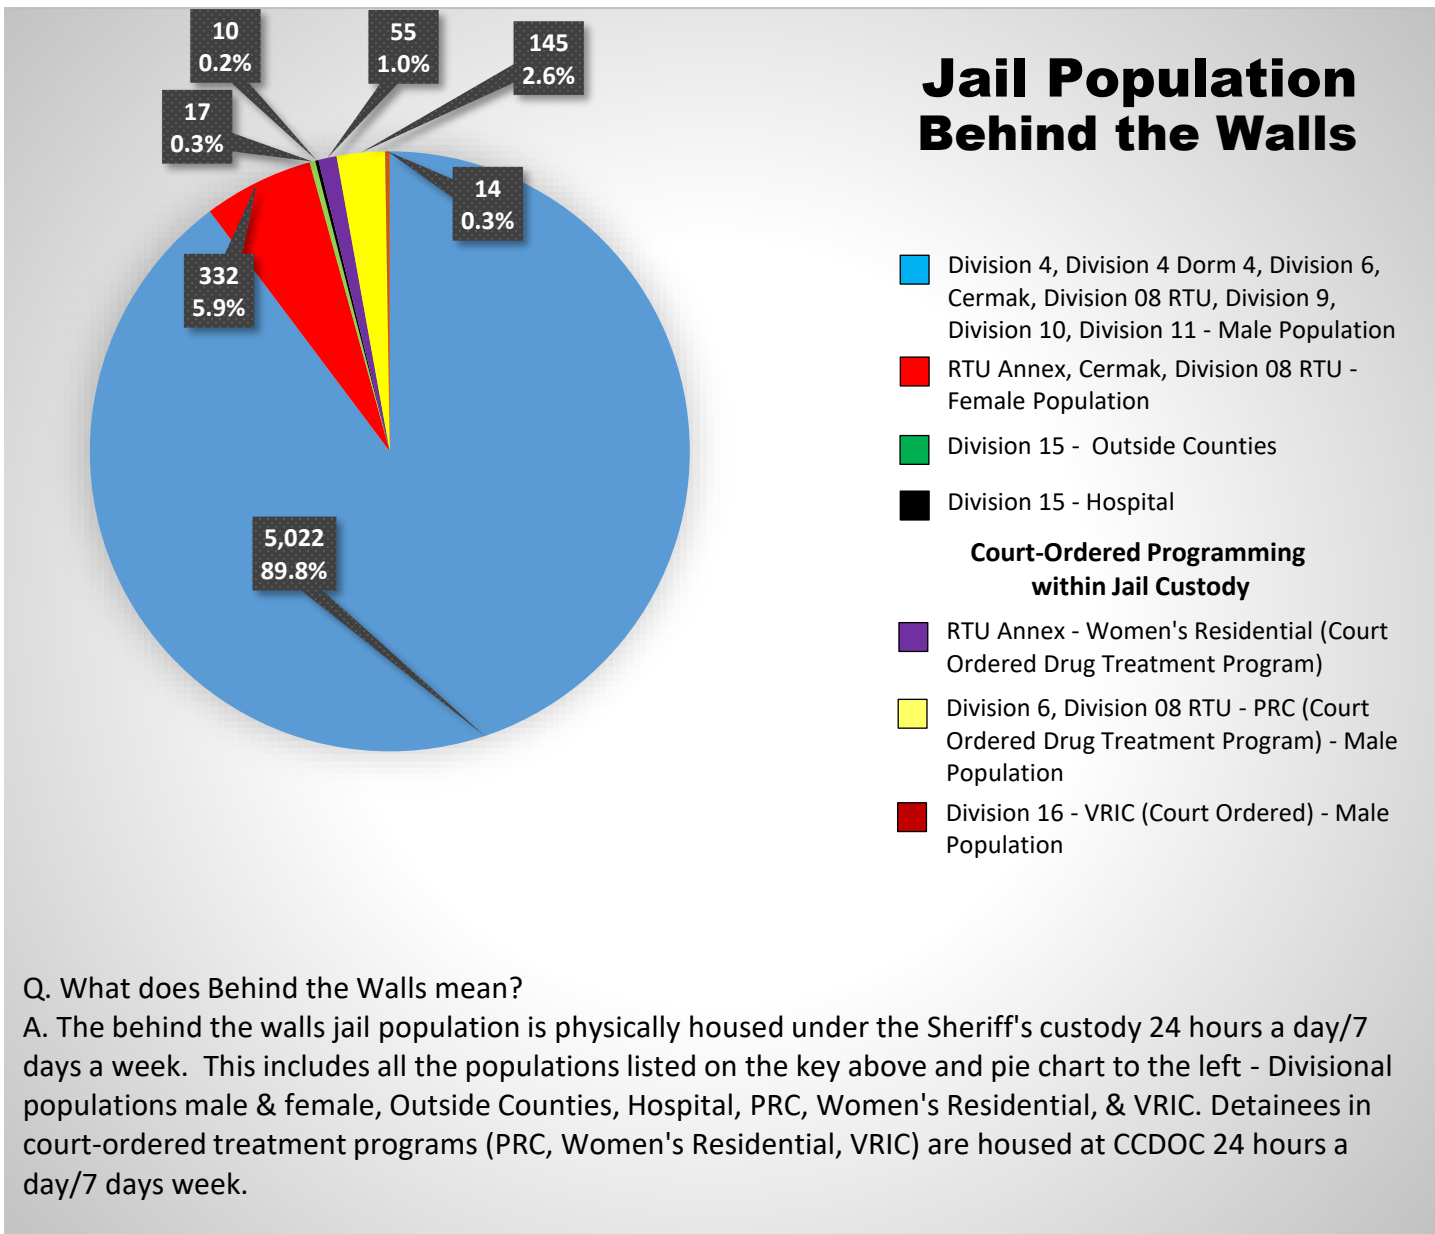

Sheriff's Daily Report 12/29/2019

Under the Custody of the Sheriff	
TOTAL MALE AND FEMALE	7,947
Jail Population	5,595
Community Corrections	2,352

Sheriff's Daily Report
12/29/2019

CCSO Population Demographics

In Confinement

Gender Distribution

Race Distribution

Age Distribution

Community Corrections

Gender Distribution

Race Distribution

Age Distribution