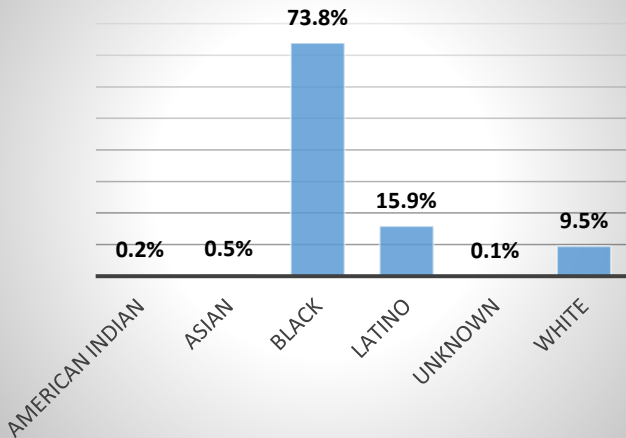

Sheriff's Daily Report 12/29/2019

Under the Custody of the Sheriff	
TOTAL MALE AND FEMALE	7,947
Jail Population	5,595
Community Corrections	2,352

Sheriff's Daily Report
12/29/2019

CCSO Population Demographics

In Confinement

Gender Distribution

Race Distribution

Age Distribution

Community Corrections

Gender Distribution

Race Distribution

Age Distribution