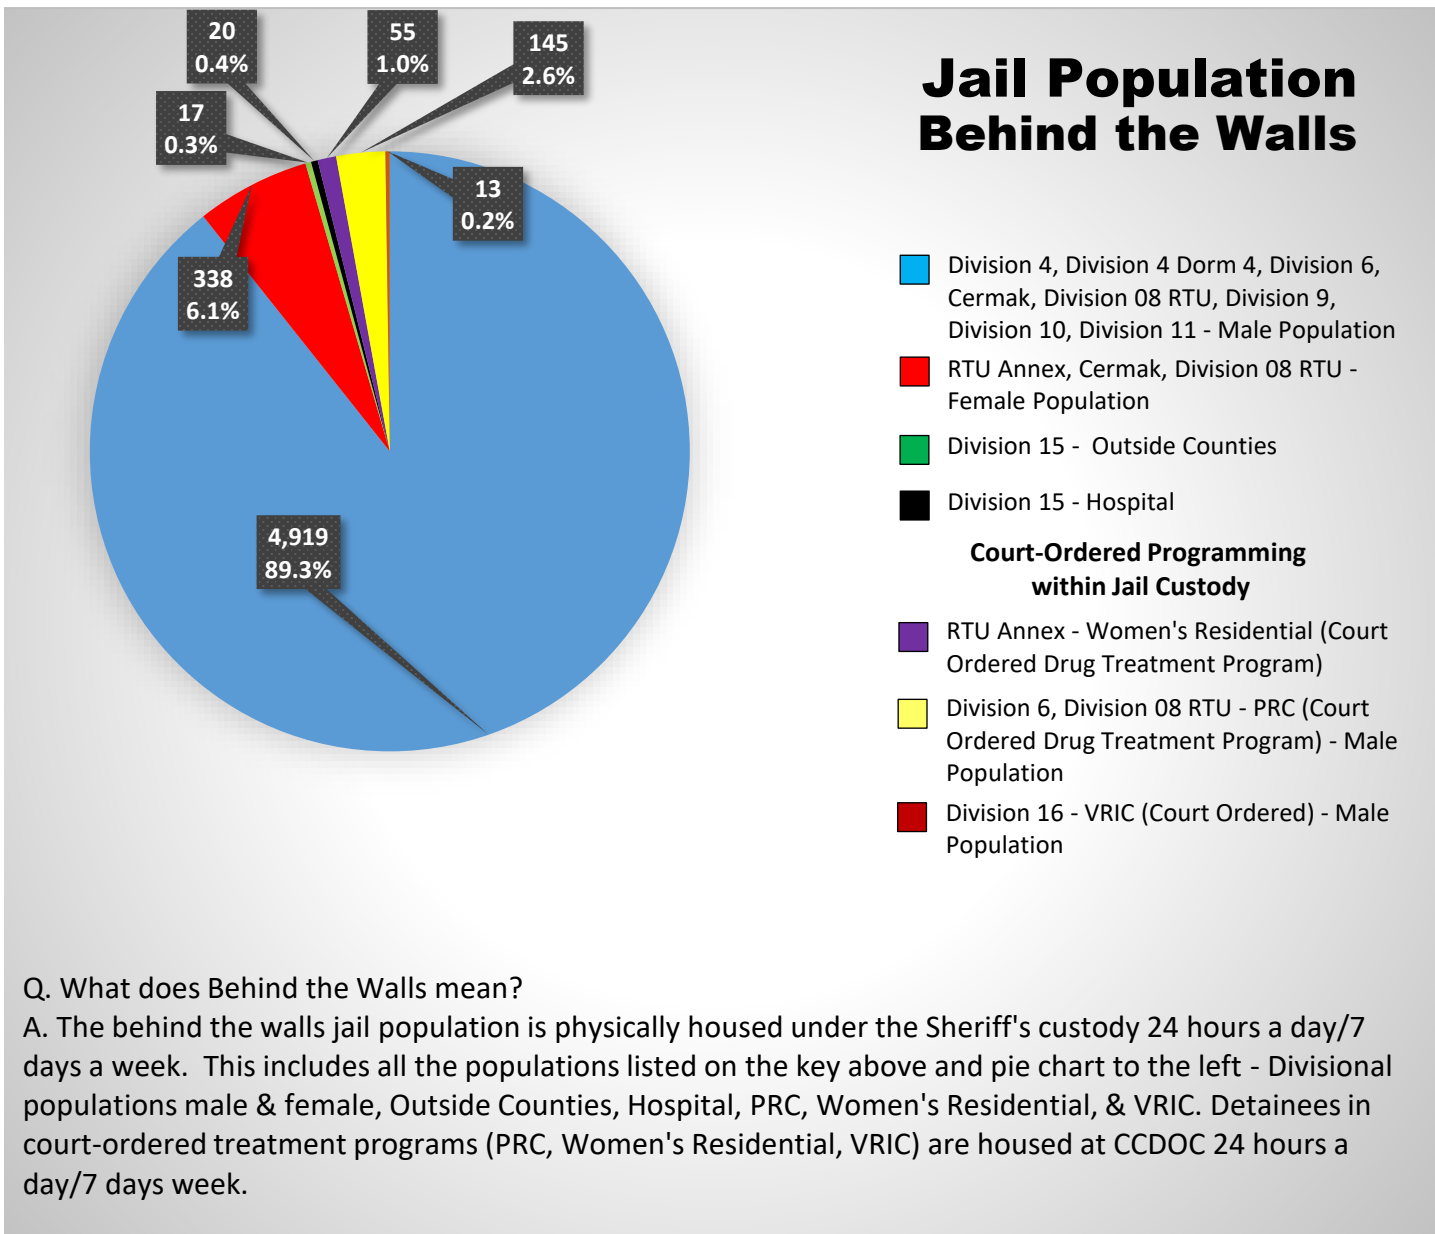

Sheriff's Daily Report 12/26/2019

Under the Custody of the Sheriff	
TOTAL MALE AND FEMALE	7,857
Jail Population	5,507
Community Corrections	2,350

Sheriff's Daily Report
12/26/2019

CCSO Population Demographics