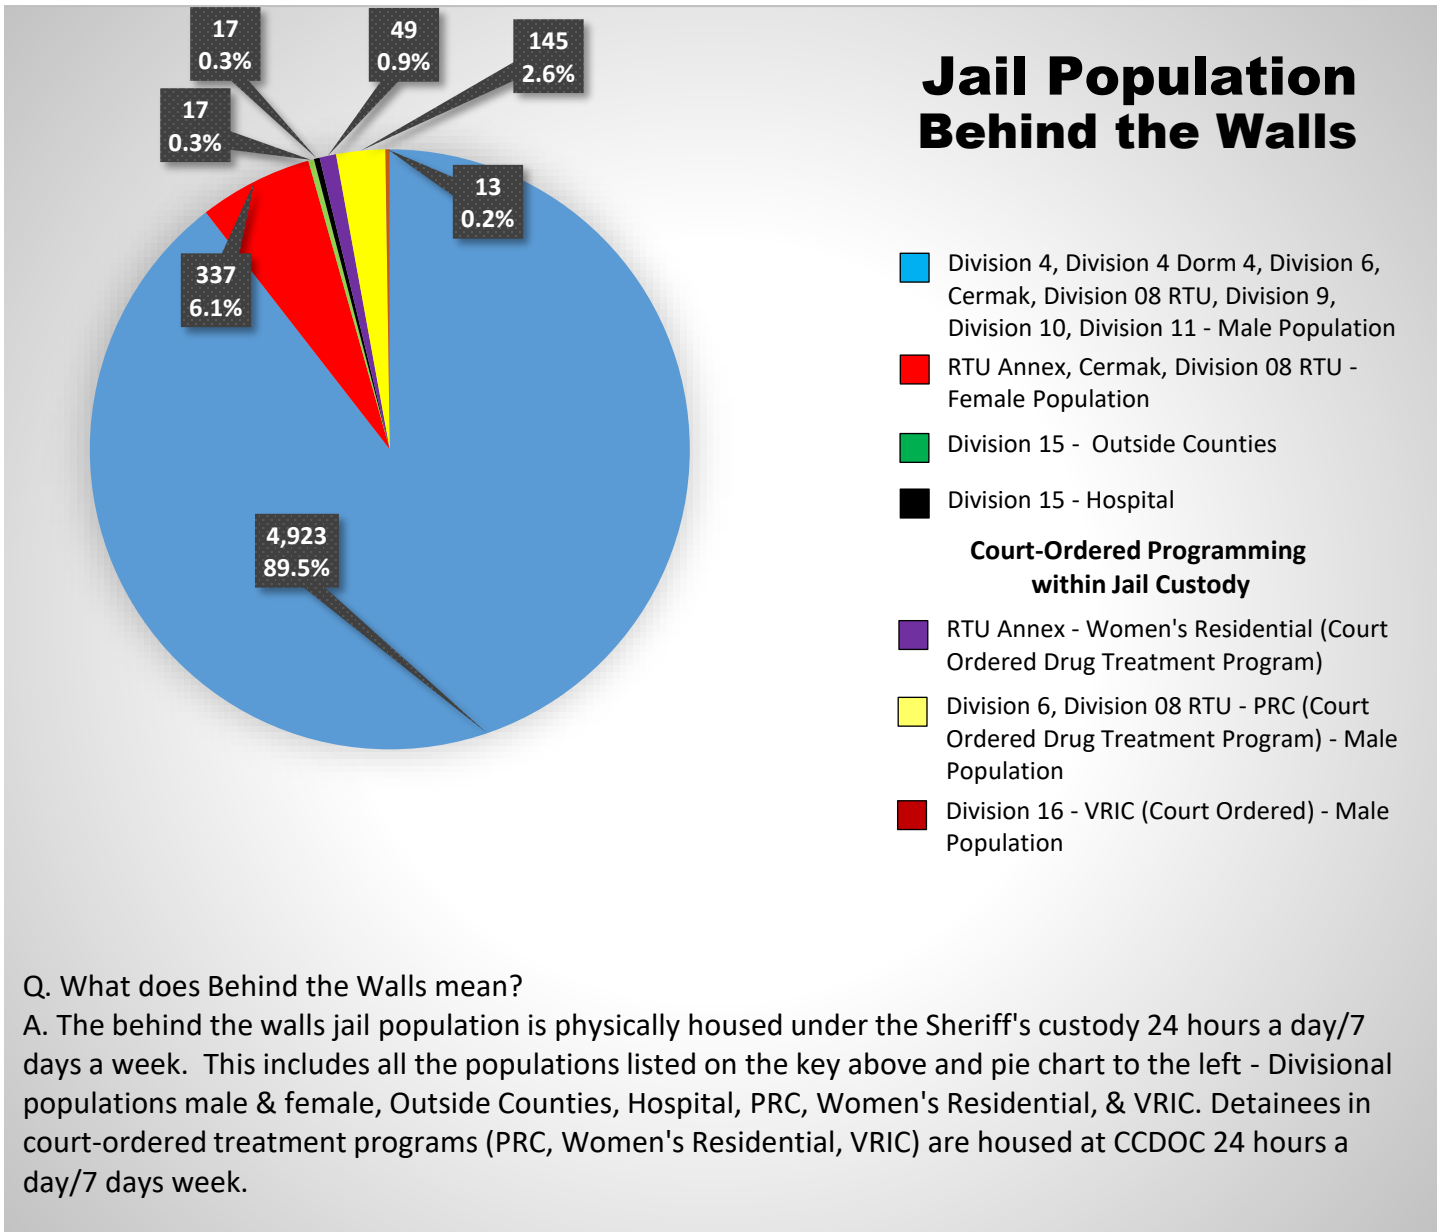

Sheriff's Daily Report 12/25/2019

Under the Custody of the Sheriff	
TOTAL MALE AND FEMALE	7,852
Jail Population	5,501
Community Corrections	2,351

Sheriff's Daily Report
12/25/2019

CCSO Population Demographics