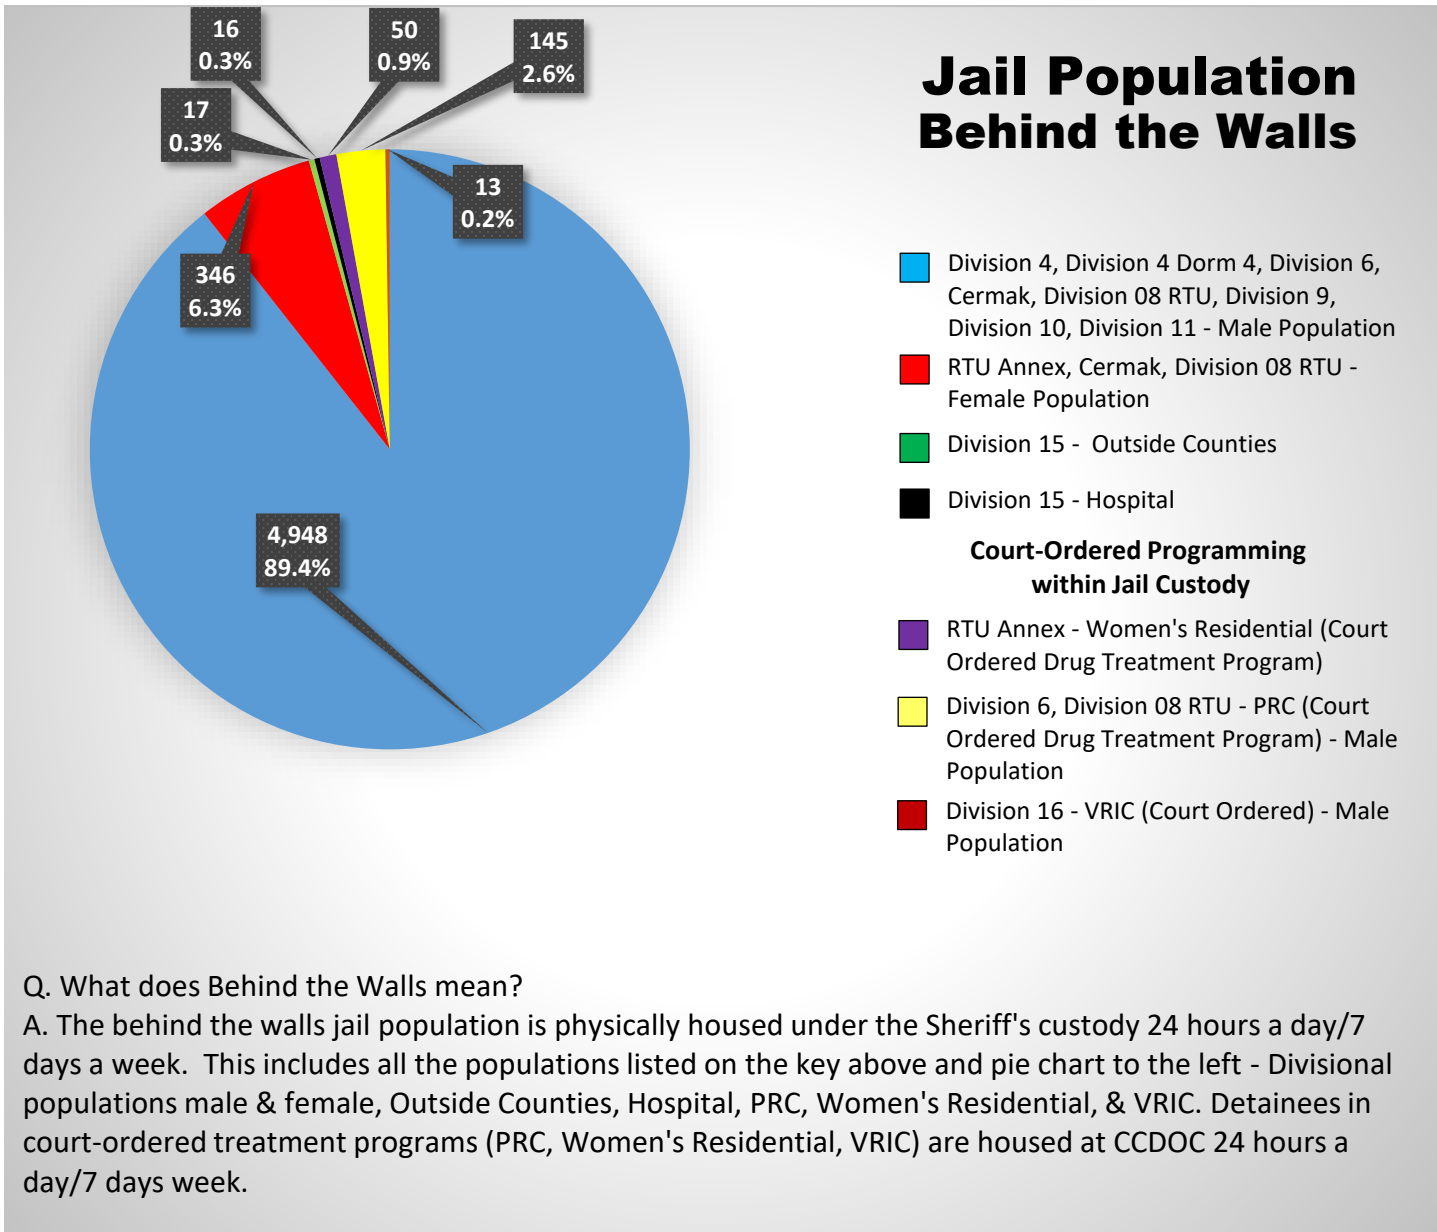

## Sheriff's Daily Report 12/24/2019

Under the Custody of the Sheriff	
<b>TOTAL MALE AND FEMALE</b>	<b>7,879</b>
Jail Population	5,535
Community Corrections	2,344

Sheriff's Daily Report  
12/24/2019

CCSO Population Demographics