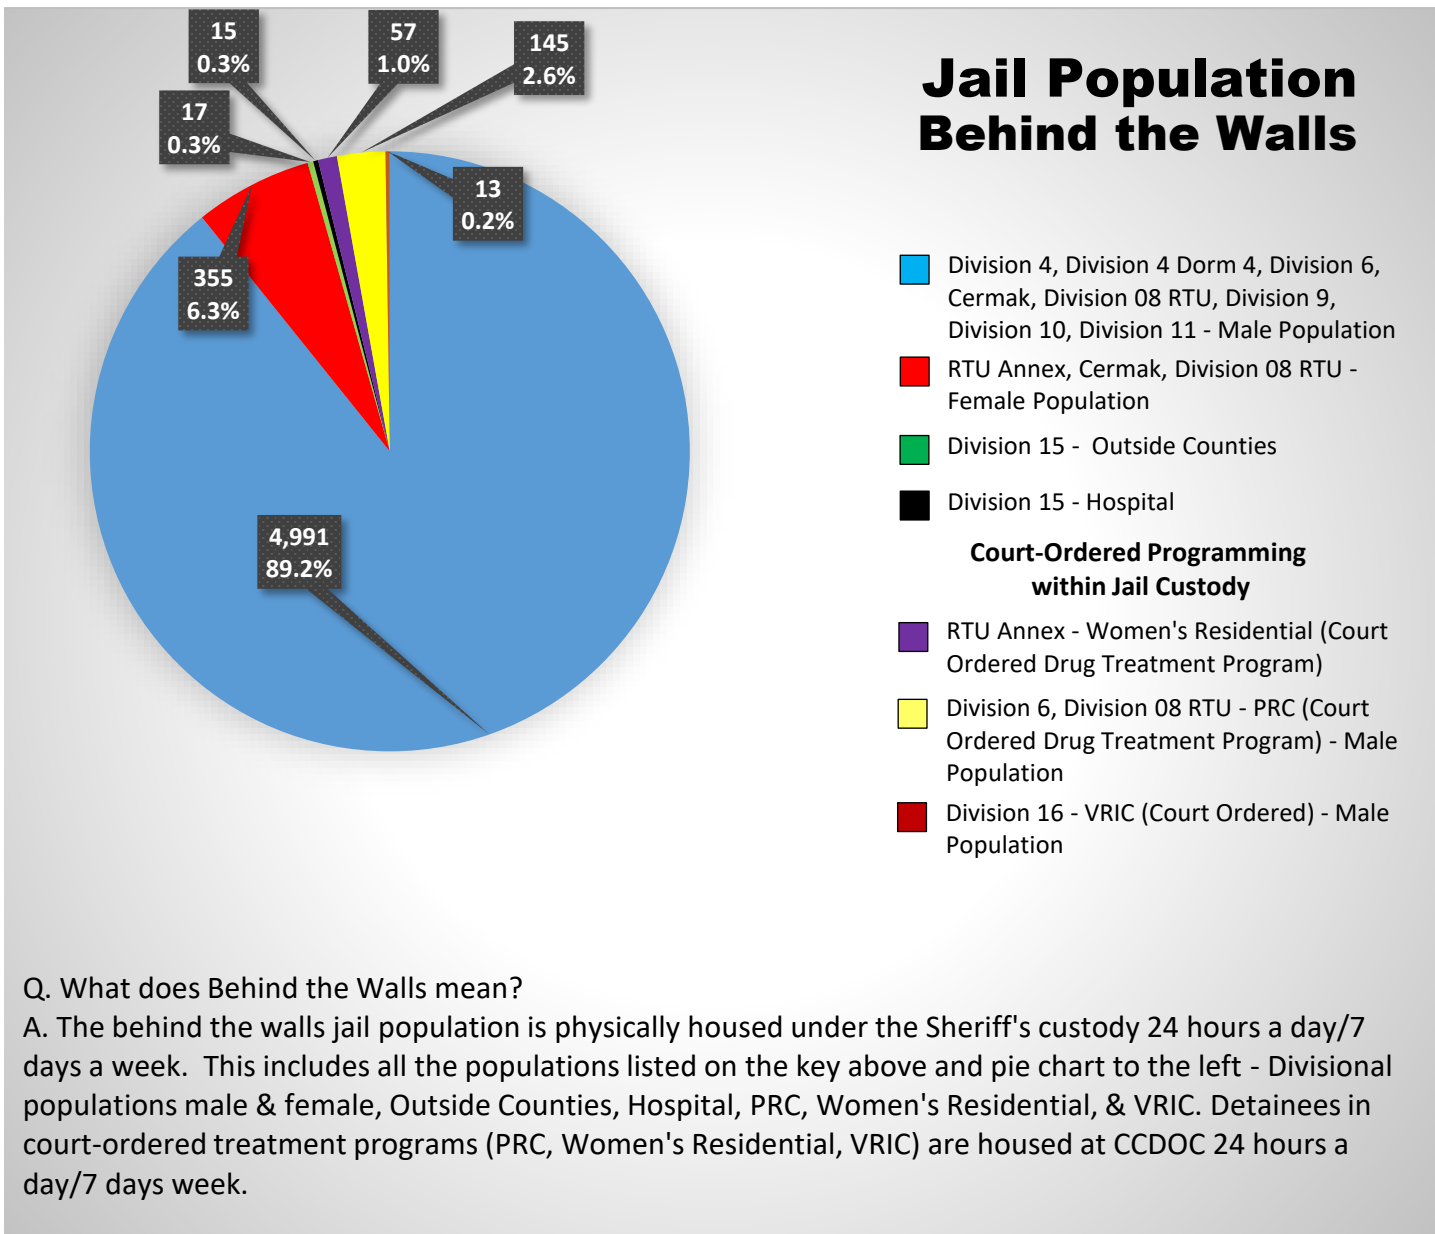

Sheriff's Daily Report 12/23/2019

Under the Custody of the Sheriff	
TOTAL MALE AND FEMALE	7,926
Jail Population	5,593
Community Corrections	2,333

Sheriff's Daily Report
12/23/2019

CCSO Population Demographics