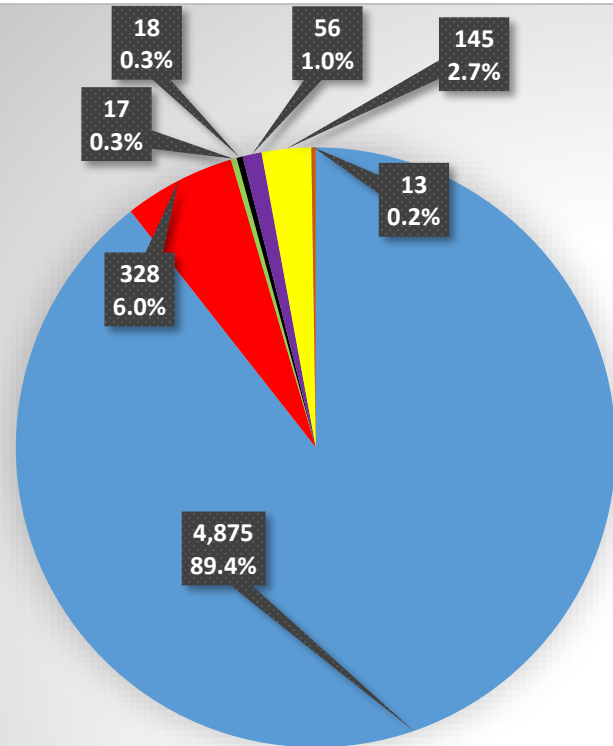

Sheriff's Daily Report
12/21/2019

Under the Custody of the Sheriff	
TOTAL MALE AND FEMALE	7,772
Jail Population	5,452
Community Corrections	2,320

Jail Population Behind the Walls

- Division 4, Division 4 Dorm 4, Division 6, Cermak, Division 08 RTU, Division 9, Division 10, Division 11 - Male Population
 - RTU Annex, Cermak, Division 08 RTU - Female Population
 - Division 15 - Outside Counties
 - Division 15 - Hospital
- Court-Ordered Programming within Jail Custody**
- RTU Annex - Women's Residential (Court Ordered Drug Treatment Program)
 - Division 6, Division 08 RTU - PRC (Court Ordered Drug Treatment Program) - Male Population
 - Division 16 - VRIC (Court Ordered) - Male Population

Q. What does Behind the Walls mean?

A. The behind the walls jail population is physically housed under the Sheriff's custody 24 hours a day/7 days a week. This includes all the populations listed on the key above and pie chart to the left - Divisional populations male & female, Outside Counties, Hospital, PRC, Women's Residential, & VRIC. Detainees in court-ordered treatment programs (PRC, Women's Residential, VRIC) are housed at CCDOC 24 hours a day/7 days week.