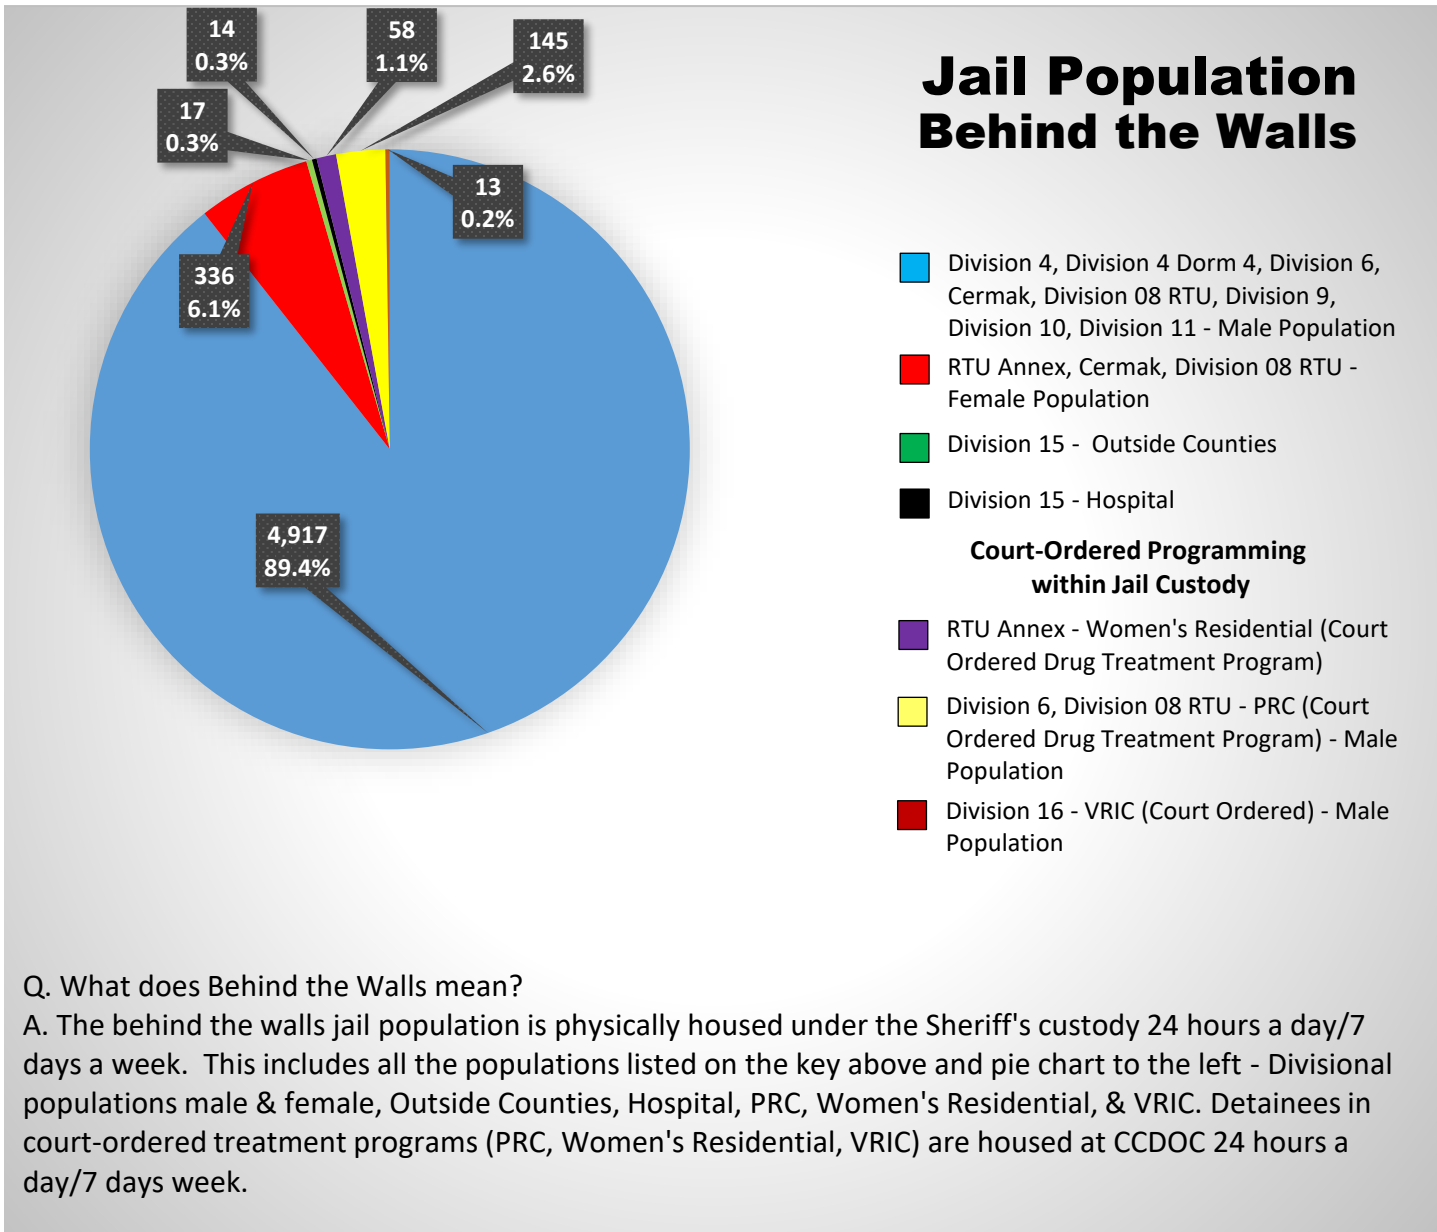

## Sheriff's Daily Report 12/20/2019

Under the Custody of the Sheriff	
<b>TOTAL MALE AND FEMALE</b>	<b>7,819</b>
Jail Population	5,500
Community Corrections	2,319

Sheriff's Daily Report  
12/20/2019

CCSO Population Demographics