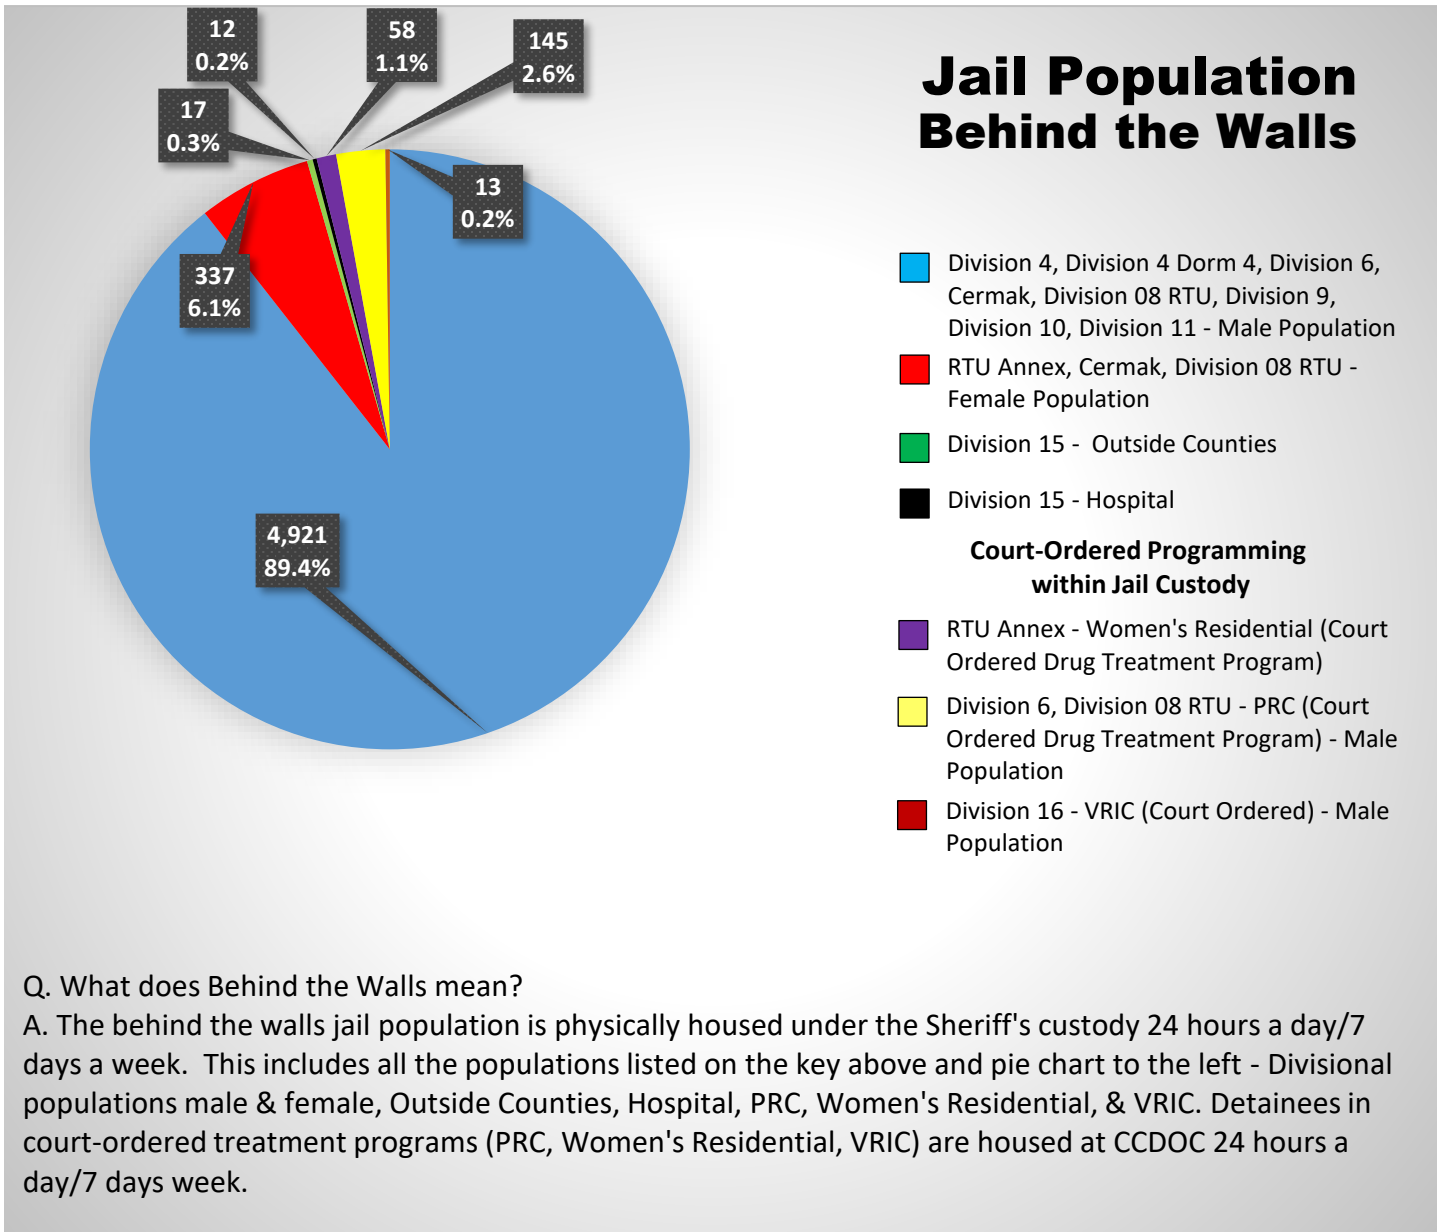

## Sheriff's Daily Report 12/19/2019

Under the Custody of the Sheriff	
<b>TOTAL MALE AND FEMALE</b>	<b>7,817</b>
Jail Population	5,503
Community Corrections	2,314

Sheriff's Daily Report  
12/19/2019

CCSO Population Demographics