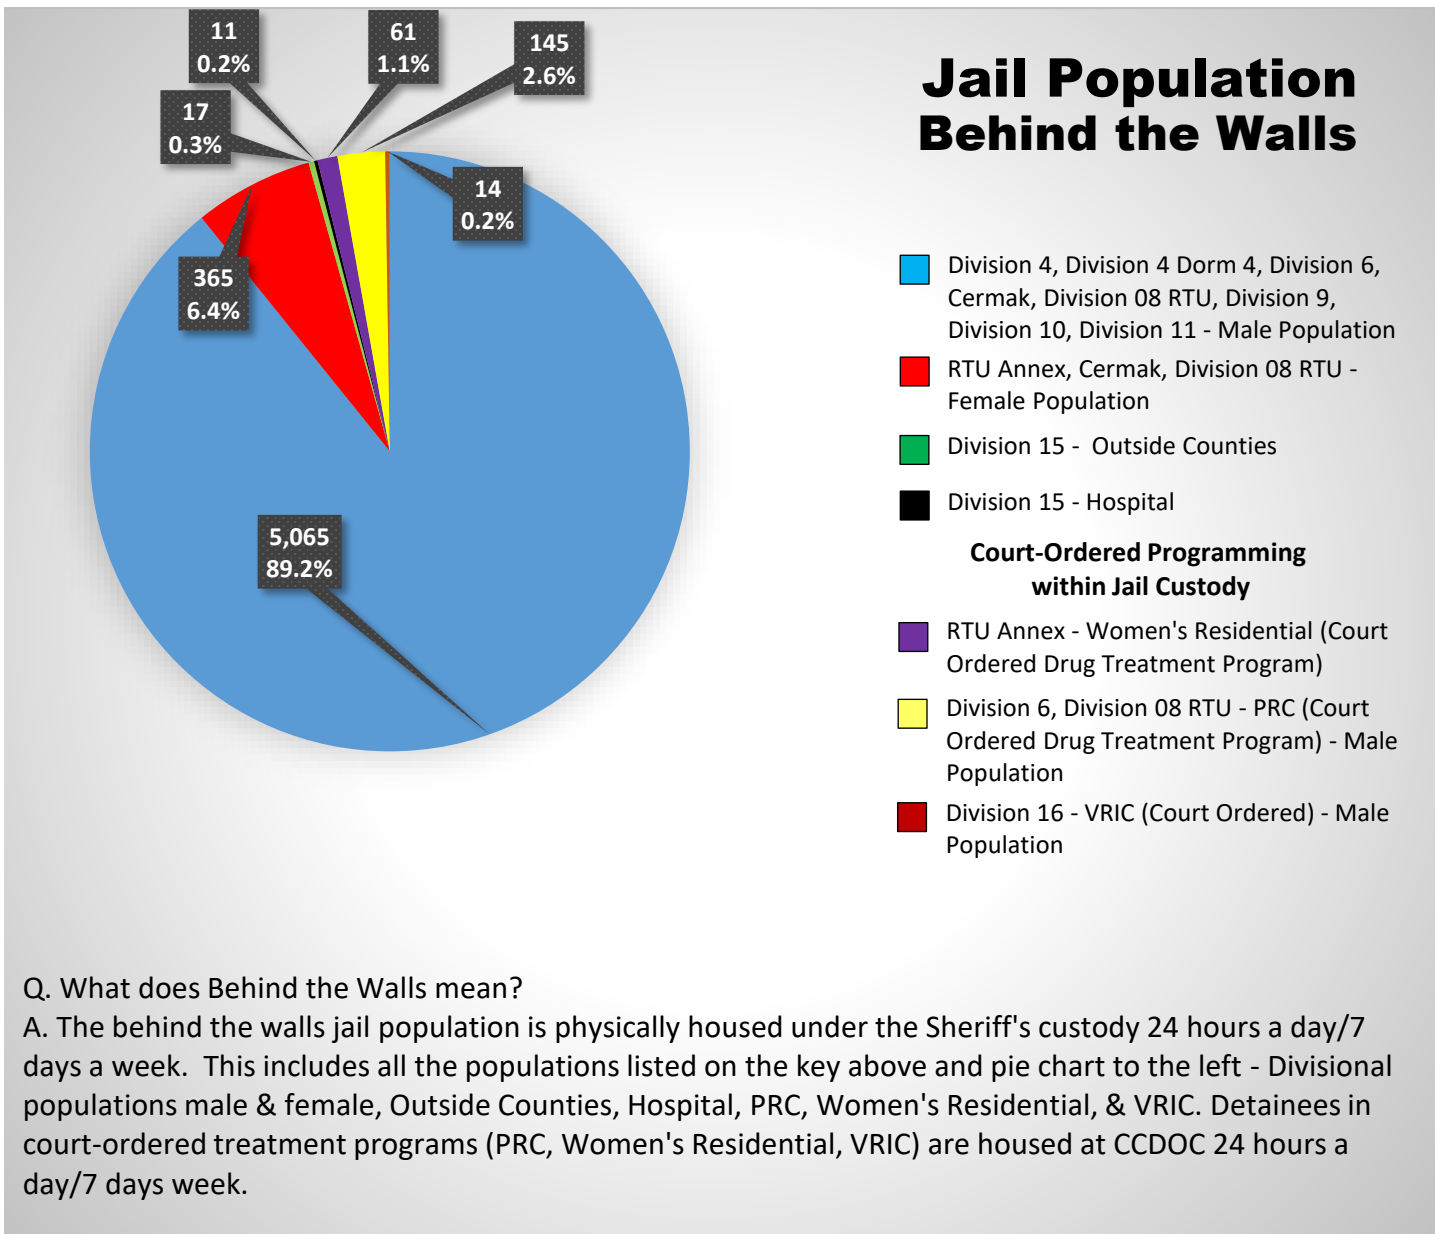

## Sheriff's Daily Report 12/16/2019

Under the Custody of the Sheriff	
<b>TOTAL MALE AND FEMALE</b>	<b>7,997</b>
Jail Population	5,678
Community Corrections	2,319

Sheriff's Daily Report  
12/16/2019

CCSO Population Demographics