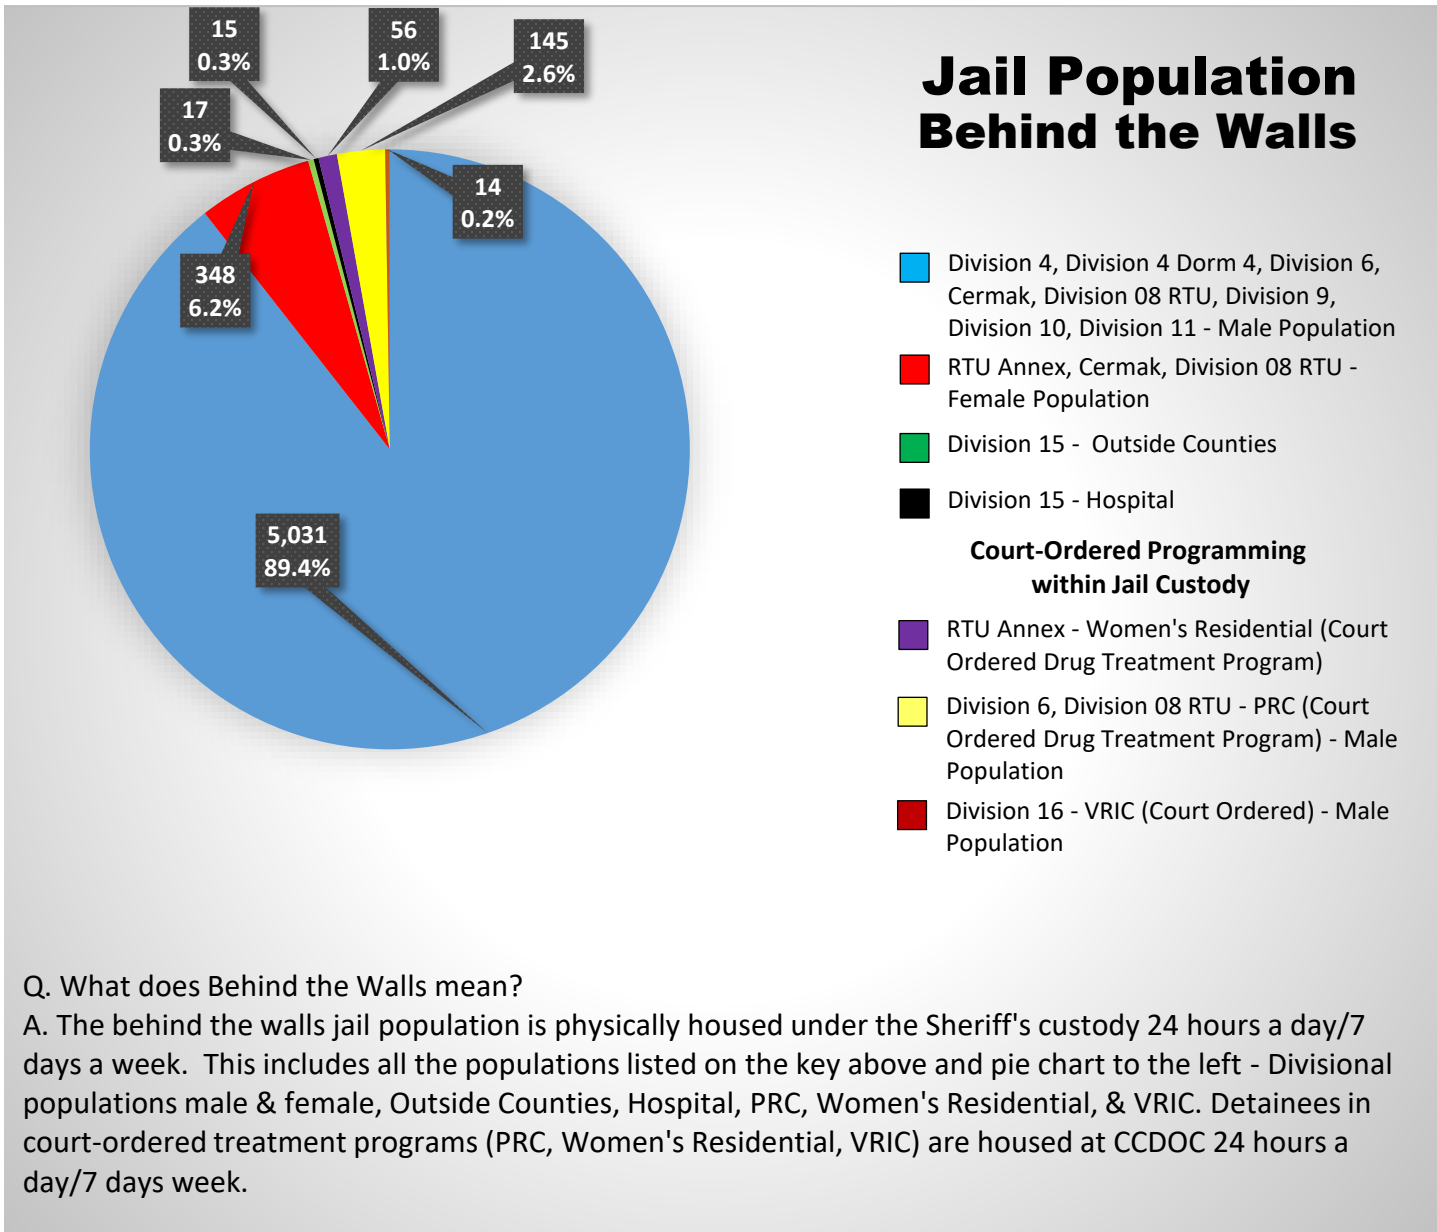

Sheriff's Daily Report 12/14/2019

Under the Custody of the Sheriff	
TOTAL MALE AND FEMALE	7,935
Jail Population	5,626
Community Corrections	2,309

Sheriff's Daily Report
12/14/2019

CCSO Population Demographics