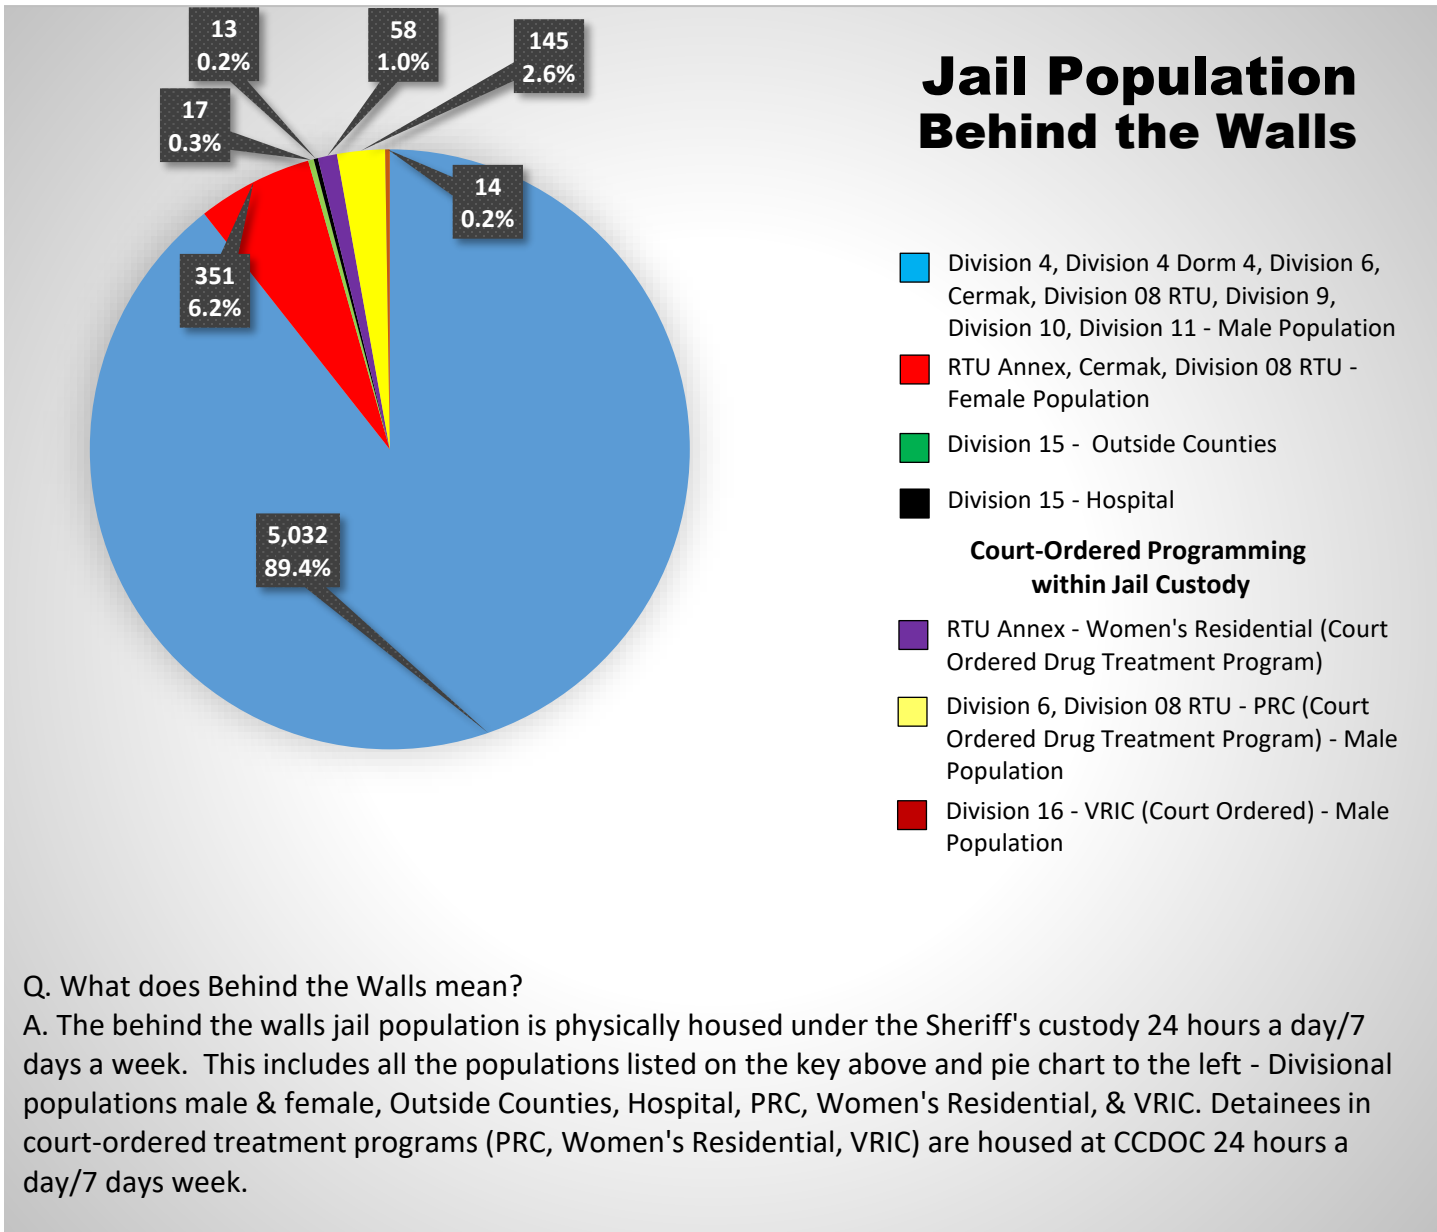

Sheriff's Daily Report 12/13/2019

Under the Custody of the Sheriff	
TOTAL MALE AND FEMALE	7,938
Jail Population	5,630
Community Corrections	2,308

Sheriff's Daily Report
12/13/2019

CCSO Population Demographics