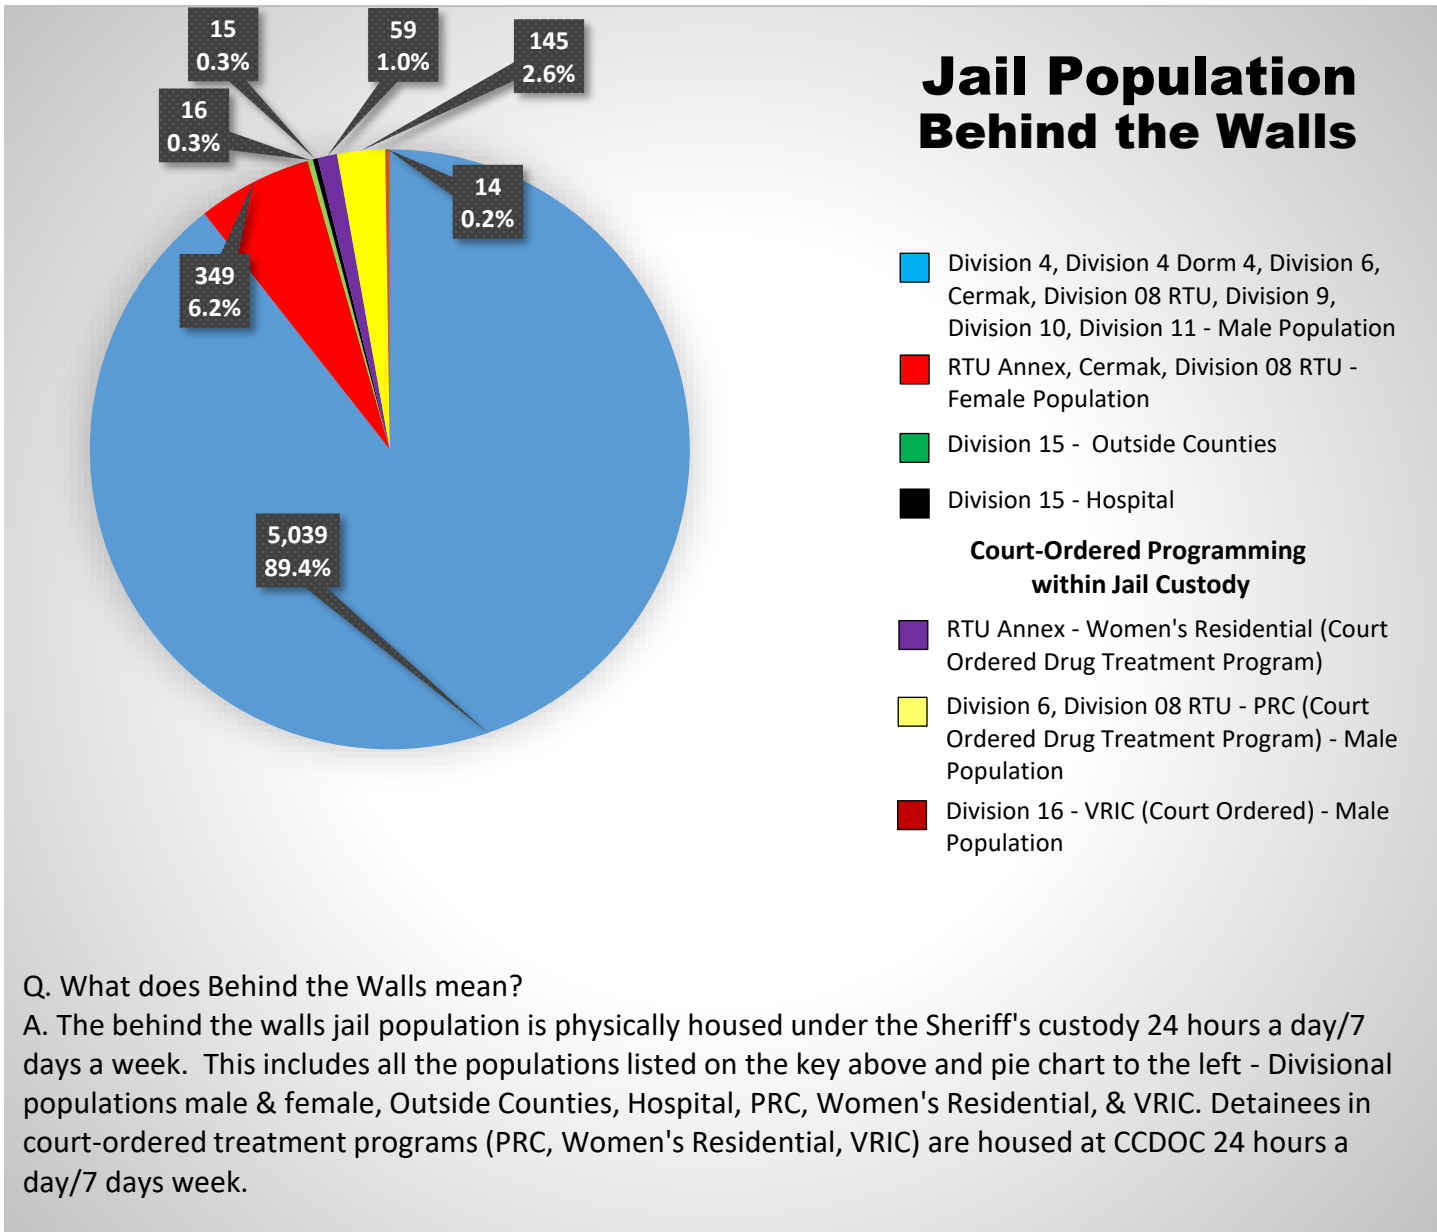

Sheriff's Daily Report 12/11/2019

Under the Custody of the Sheriff	
TOTAL MALE AND FEMALE	7,944
Jail Population	5,637
Community Corrections	2,307

Sheriff's Daily Report
12/11/2019

CCSO Population Demographics