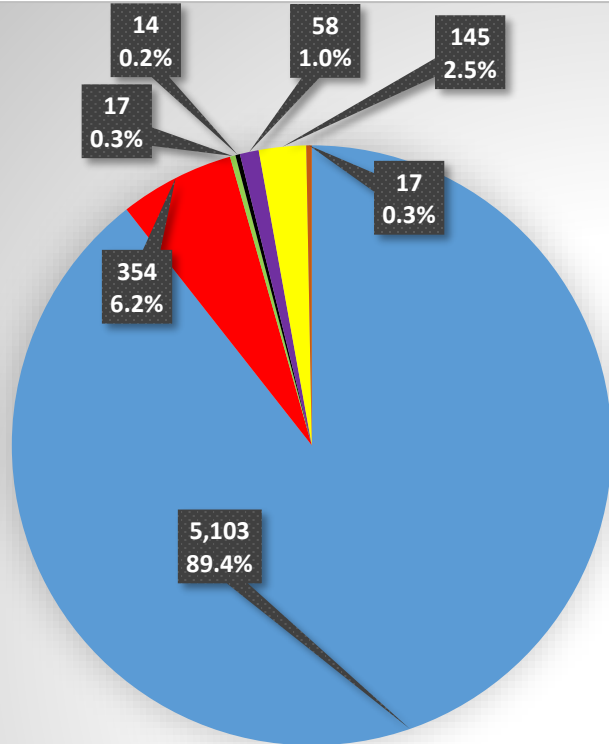

Sheriff's Daily Report 12/7/2019

Under the Custody of the Sheriff	
TOTAL MALE AND FEMALE	7,988
Jail Population	5,708
Community Corrections	2,280

Jail Population Behind the Walls

- Division 4, Division 4 Dorm 4, Division 6, Cermak, Division 08 RTU, Division 9, Division 10, Division 11 - Male Population
 - RTU Annex, Cermak, Division 08 RTU - Female Population
 - Division 15 - Outside Counties
 - Division 15 - Hospital
- Court-Ordered Programming within Jail Custody**
- RTU Annex - Women's Residential (Court Ordered Drug Treatment Program)
 - Division 6, Division 08 RTU - PRC (Court Ordered Drug Treatment Program) - Male Population
 - Division 16 - VRIC (Court Ordered) - Male Population

Q. What does Behind the Walls mean?

A. The behind the walls jail population is physically housed under the Sheriff's custody 24 hours a day/7 days a week. This includes all the populations listed on the key above and pie chart to the left - Divisional populations male & female, Outside Counties, Hospital, PRC, Women's Residential, & VRIC. Detainees in court-ordered treatment programs (PRC, Women's Residential, VRIC) are housed at CCDOC 24 hours a day/7 days week.