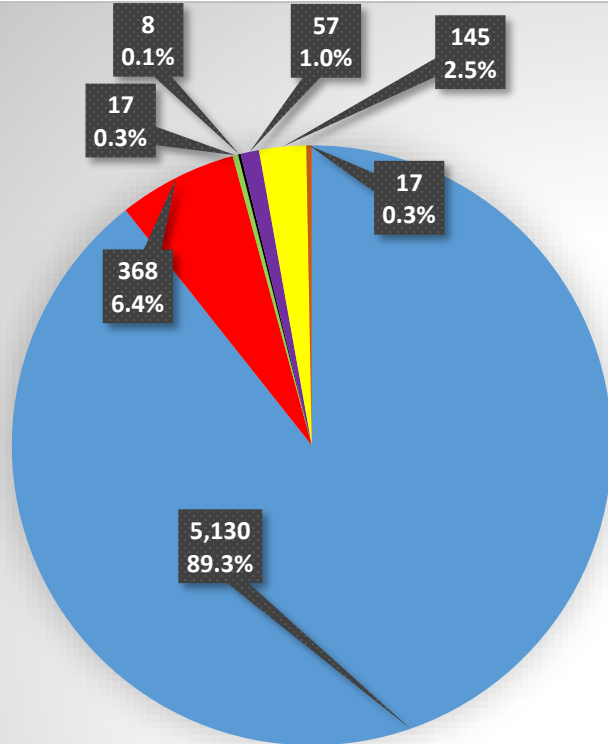

Sheriff's Daily Report
12/3/2019

Under the Custody of the Sheriff	
TOTAL MALE AND FEMALE	8,030
Jail Population	5,742
Community Corrections	2,288

Jail Population Behind the Walls

- Division 4, Division 4 Dorm 4, Division 6, Cermak, Division 08 RTU, Division 9, Division 10, Division 11 - Male Population
 - RTU Annex, Cermak, Division 08 RTU - Female Population
 - Division 15 - Outside Counties
 - Division 15 - Hospital
- Court-Ordered Programming within Jail Custody**
- RTU Annex - Women's Residential (Court Ordered Drug Treatment Program)
 - Division 6, Division 08 RTU - PRC (Court Ordered Drug Treatment Program) - Male Population
 - Division 16 - VRIC (Court Ordered) - Male Population

Q. What does Behind the Walls mean?

A. The behind the walls jail population is physically housed under the Sheriff's custody 24 hours a day/7 days a week. This includes all the populations listed on the key above and pie chart to the left - Divisional populations male & female, Outside Counties, Hospital, PRC, Women's Residential, & VRIC. Detainees in court-ordered treatment programs (PRC, Women's Residential, VRIC) are housed at CCDOC 24 hours a day/7 days week.