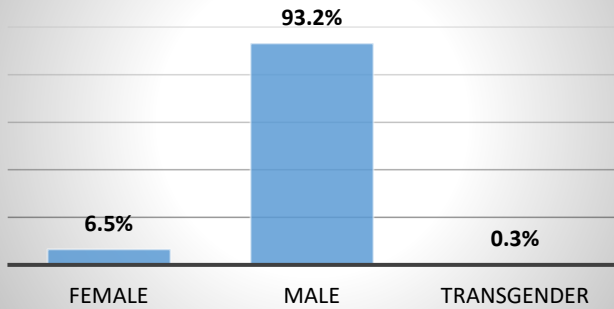

Sheriff's Daily Report
11/28/2019

CCSO Population Demographics

In Confinement

Gender Distribution