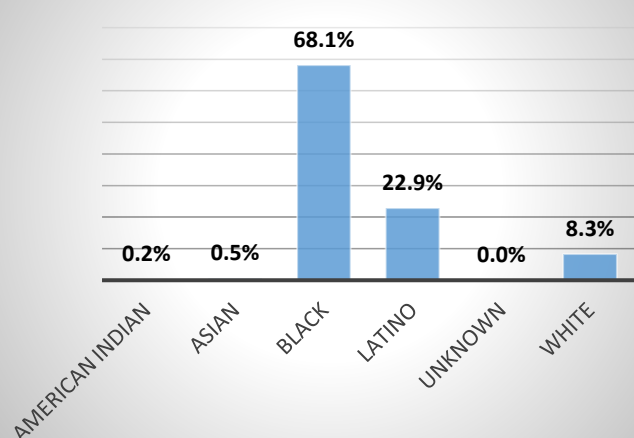

## Sheriff's Daily Report 11/28/2019

Under the Custody of the Sheriff	
<b>TOTAL MALE AND FEMALE</b>	<b>7,911</b>
Jail Population	5,628
Community Corrections	2,283

**Sheriff's Daily Report**  
**11/28/2019**

**CCSO Population Demographics**

**In Confinement**

**Gender Distribution**

**Race Distribution**

**Age Distribution**

**Community Corrections**

**Gender Distribution**

**Race Distribution**

**Age Distribution**