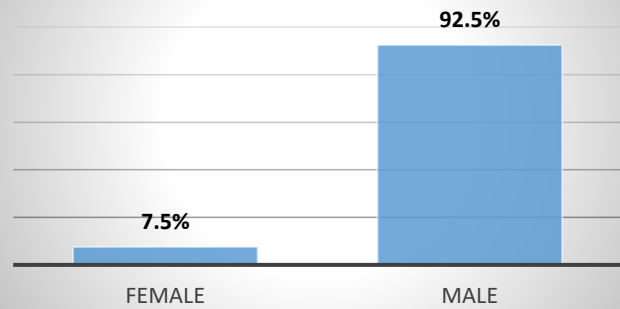

## Sheriff's Daily Report 11/28/2019

Under the Custody of the Sheriff	
<b>TOTAL MALE AND FEMALE</b>	<b>7,911</b>
Jail Population	5,628
Community Corrections	2,283

**Sheriff's Daily Report**  
**11/28/2019**

**CCSO Population Demographics**

**In Confinement**

**Gender Distribution**

**Race Distribution**

**Age Distribution**

**Community Corrections**

**Gender Distribution**

**Race Distribution**

**Age Distribution**