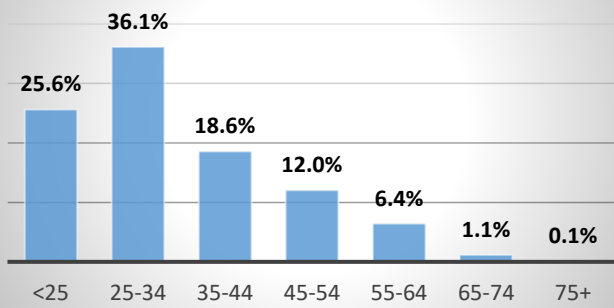

## Sheriff's Daily Report 11/28/2019

Under the Custody of the Sheriff	
<b>TOTAL MALE AND FEMALE</b>	<b>7,911</b>
Jail Population	5,628
Community Corrections	2,283

**Sheriff's Daily Report**  
**11/28/2019**

**CCSO Population Demographics**

**In Confinement**

**Gender Distribution**

**Race Distribution**

**Age Distribution**

**Community Corrections**

**Gender Distribution**

**Race Distribution**

**Age Distribution**