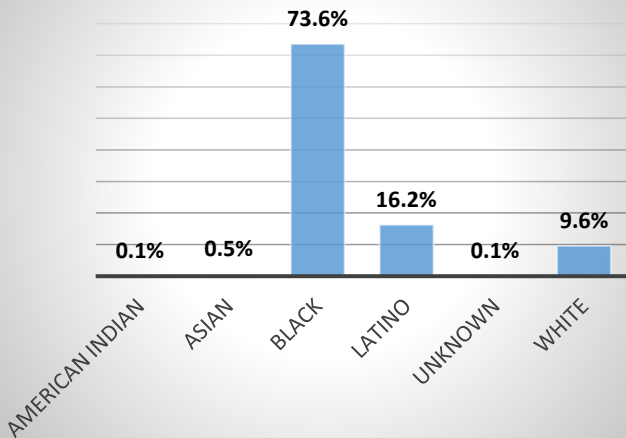

## Sheriff's Daily Report 11/28/2019

Under the Custody of the Sheriff	
<b>TOTAL MALE AND FEMALE</b>	<b>7,911</b>
Jail Population	5,628
Community Corrections	2,283

**Sheriff's Daily Report**  
**11/28/2019**

**CCSO Population Demographics**

**In Confinement**

**Gender Distribution**

**Race Distribution**

**Age Distribution**

**Community Corrections**

**Gender Distribution**

**Race Distribution**

**Age Distribution**