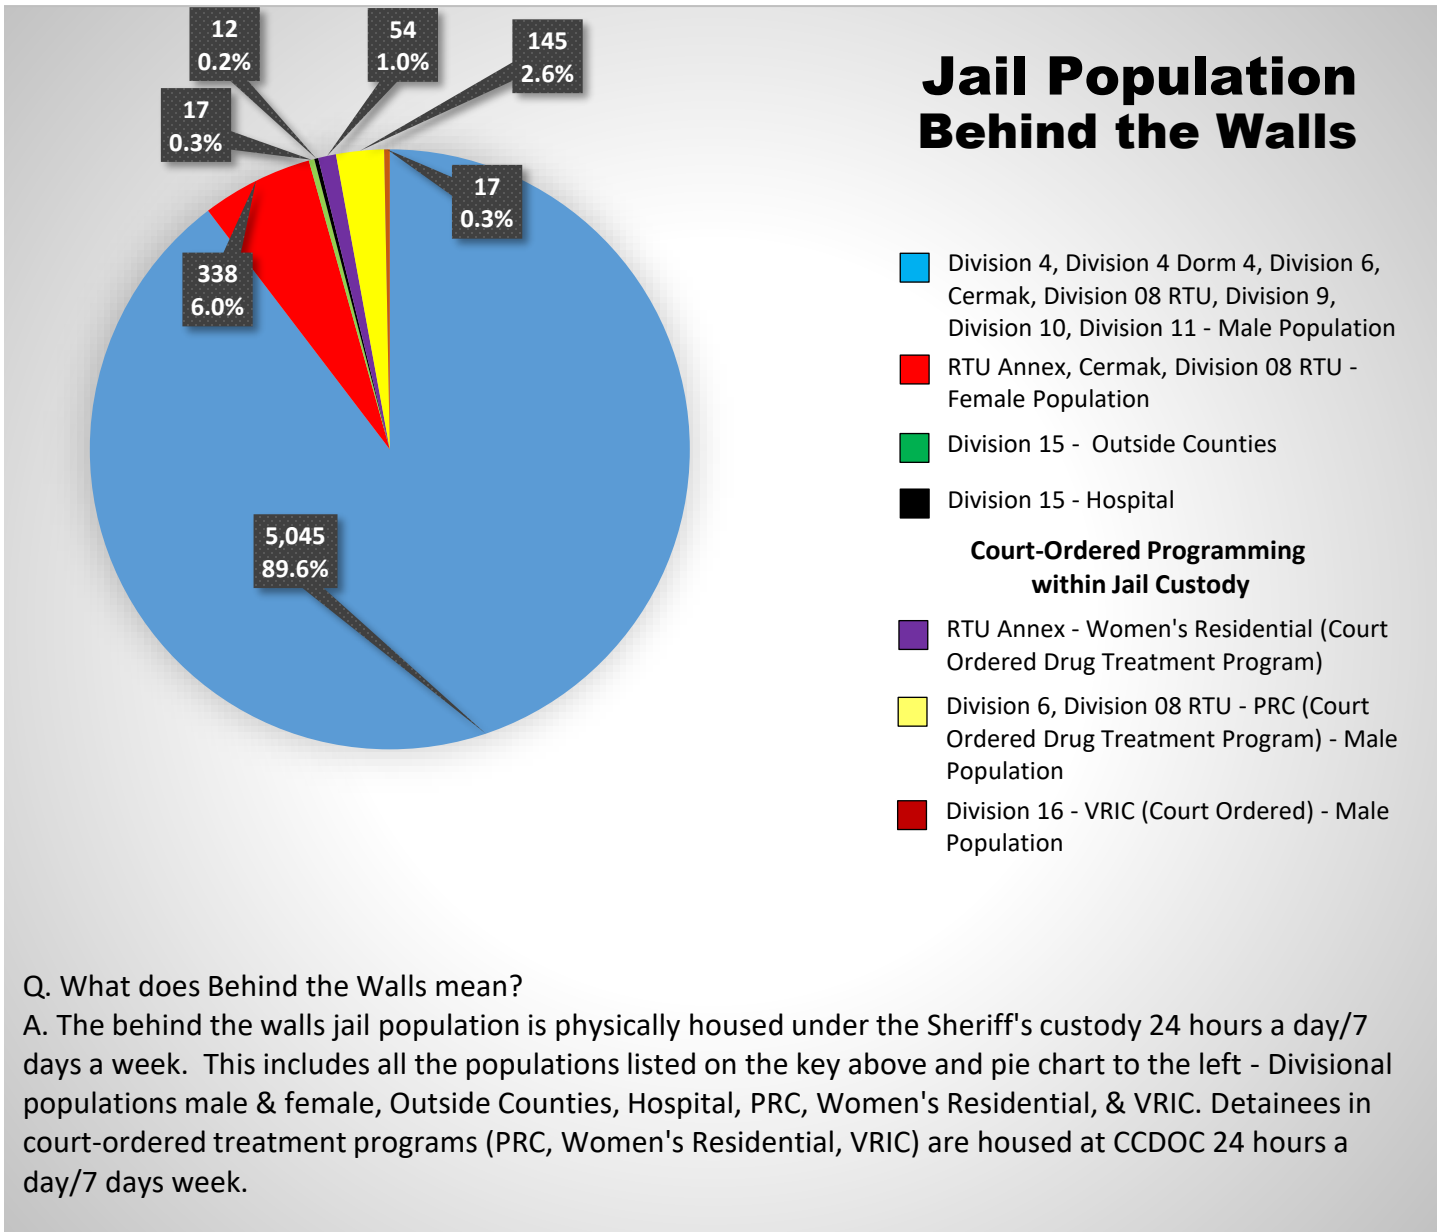

## Sheriff's Daily Report 11/28/2019

Under the Custody of the Sheriff	
<b>TOTAL MALE AND FEMALE</b>	<b>7,911</b>
Jail Population	5,628
Community Corrections	2,283

**Sheriff's Daily Report**  
**11/28/2019**

**CCSO Population Demographics**

**In Confinement**

**Gender Distribution**

**Race Distribution**

**Age Distribution**

**Community Corrections**

**Gender Distribution**

**Race Distribution**

**Age Distribution**