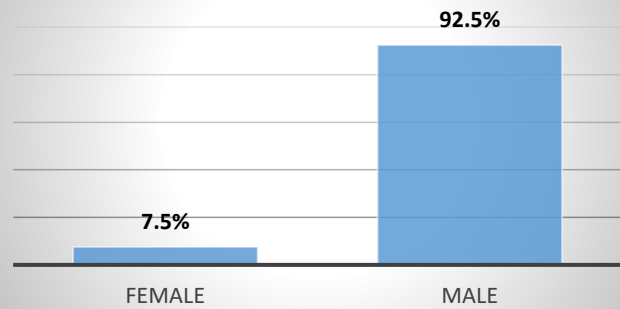

Sheriff's Daily Report 11/27/2019

Under the Custody of the Sheriff	
TOTAL MALE AND FEMALE	7,842
Jail Population	5,558
Community Corrections	2,284

Sheriff's Daily Report
11/27/2019

CCSO Population Demographics

In Confinement

Gender Distribution

Race Distribution

Age Distribution

Community Corrections

Gender Distribution

Race Distribution

Age Distribution