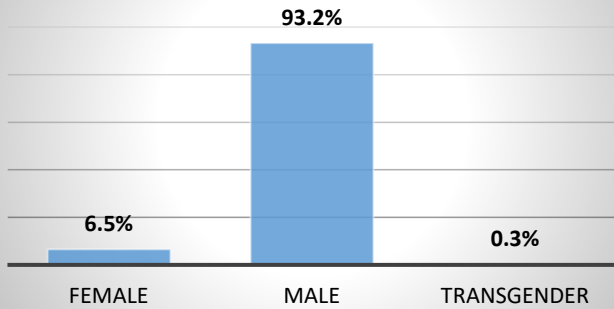

Sheriff's Daily Report 11/27/2019

Under the Custody of the Sheriff	
TOTAL MALE AND FEMALE	7,842
Jail Population	5,558
Community Corrections	2,284

Sheriff's Daily Report
11/27/2019

CCSO Population Demographics

In Confinement

Gender Distribution

Race Distribution

Age Distribution

Community Corrections

Gender Distribution

Race Distribution

Age Distribution