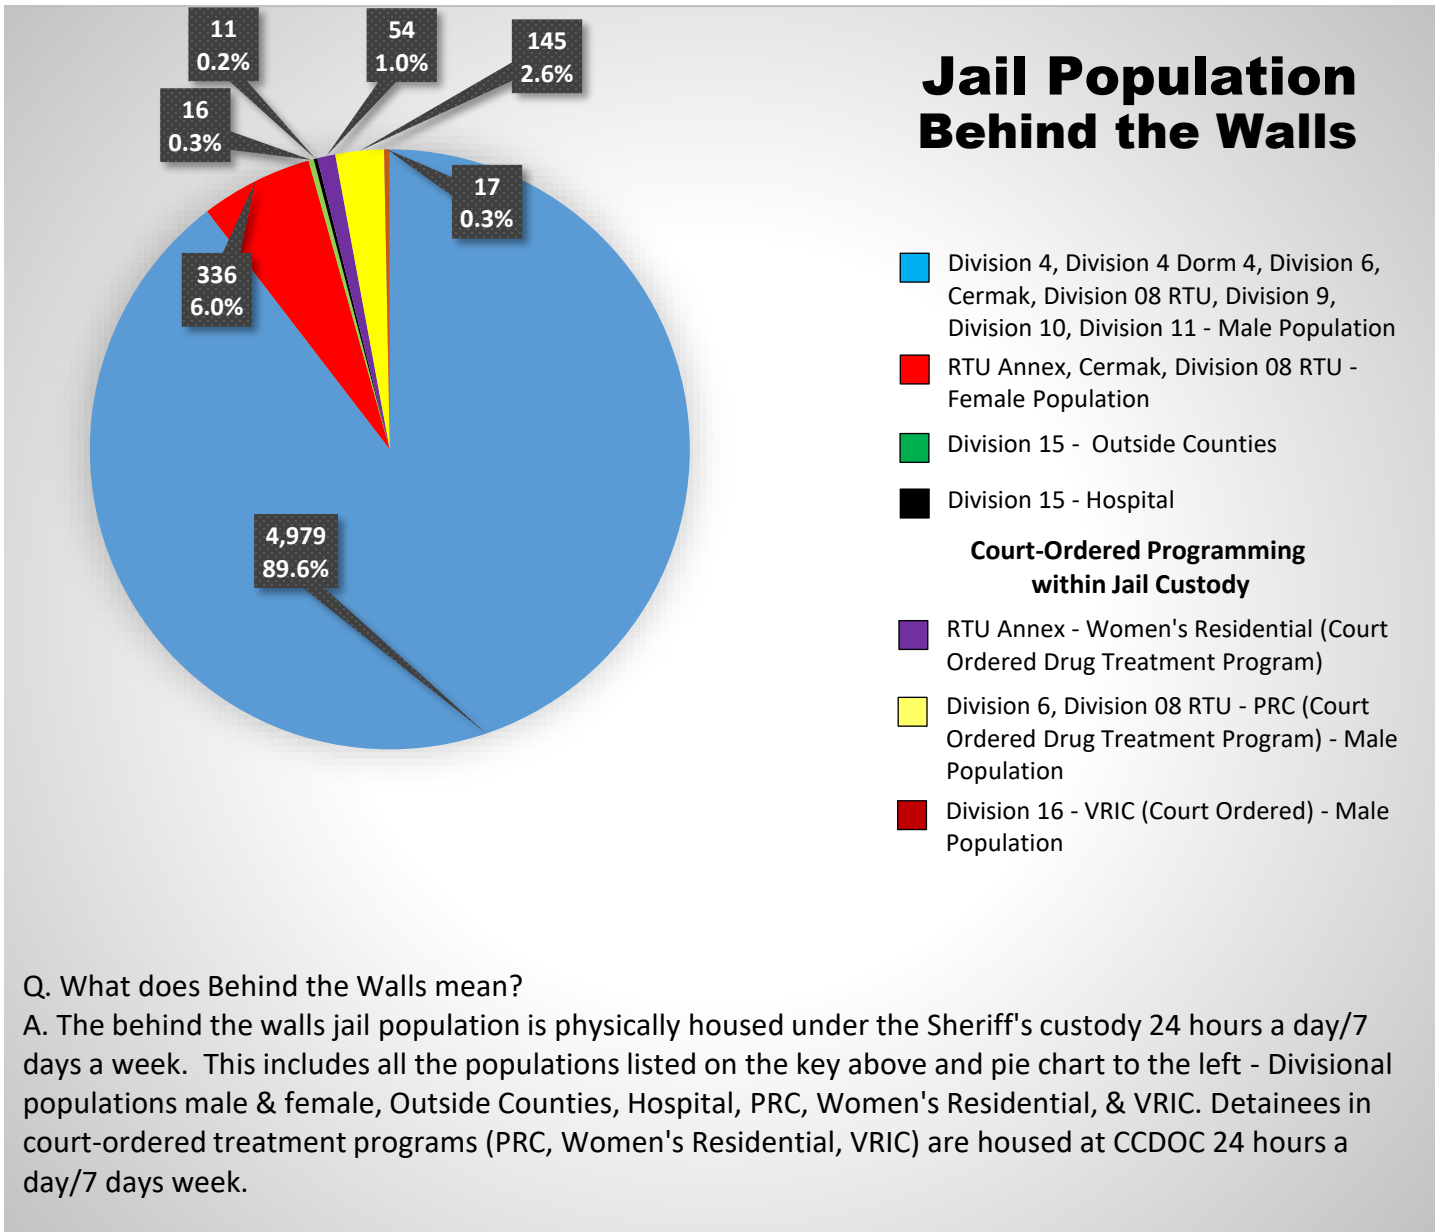

Sheriff's Daily Report 11/27/2019

Under the Custody of the Sheriff	
TOTAL MALE AND FEMALE	7,842
Jail Population	5,558
Community Corrections	2,284

Sheriff's Daily Report
11/27/2019

CCSO Population Demographics

In Confinement

Gender Distribution

Race Distribution

Age Distribution

Community Corrections

Gender Distribution

Race Distribution

Age Distribution