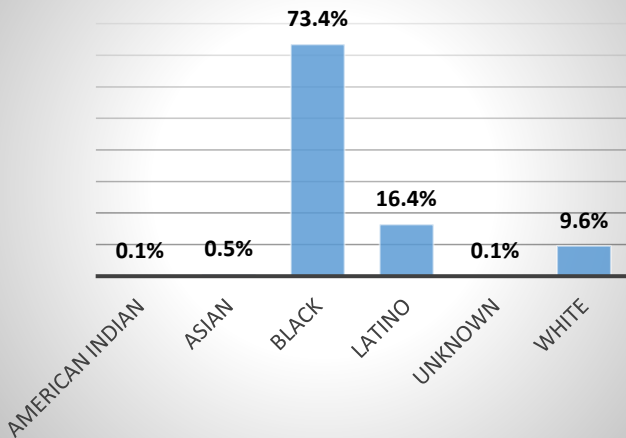

Sheriff's Daily Report 11/27/2019

Under the Custody of the Sheriff	
TOTAL MALE AND FEMALE	7,842
Jail Population	5,558
Community Corrections	2,284

Sheriff's Daily Report
11/27/2019

CCSO Population Demographics

In Confinement

Gender Distribution

Race Distribution

Age Distribution

Community Corrections

Gender Distribution

Race Distribution

Age Distribution