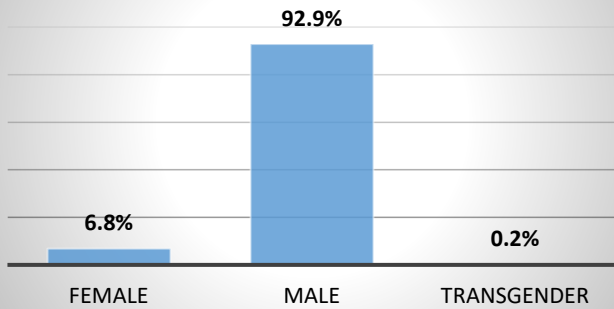

Sheriff's Daily Report 11/26/2019

Under the Custody of the Sheriff	
TOTAL MALE AND FEMALE	7,988
Jail Population	5,689
Community Corrections	2,299

Sheriff's Daily Report
11/26/2019

CCSO Population Demographics

In Confinement

Gender Distribution

Race Distribution

Age Distribution

Community Corrections

Gender Distribution

Race Distribution

Age Distribution