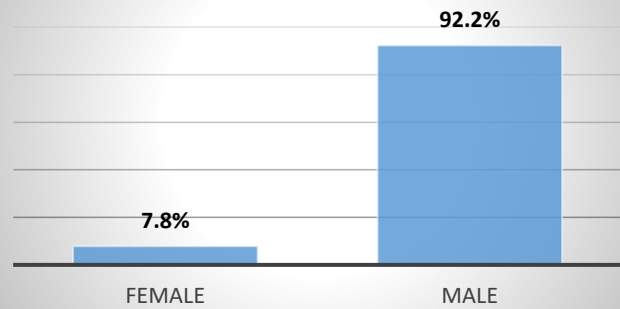

Sheriff's Daily Report 11/26/2019

Under the Custody of the Sheriff	
TOTAL MALE AND FEMALE	7,988
Jail Population	5,689
Community Corrections	2,299

Sheriff's Daily Report
11/26/2019

CCSO Population Demographics

In Confinement

Gender Distribution

Race Distribution

Age Distribution

Community Corrections

Gender Distribution

Race Distribution

Age Distribution