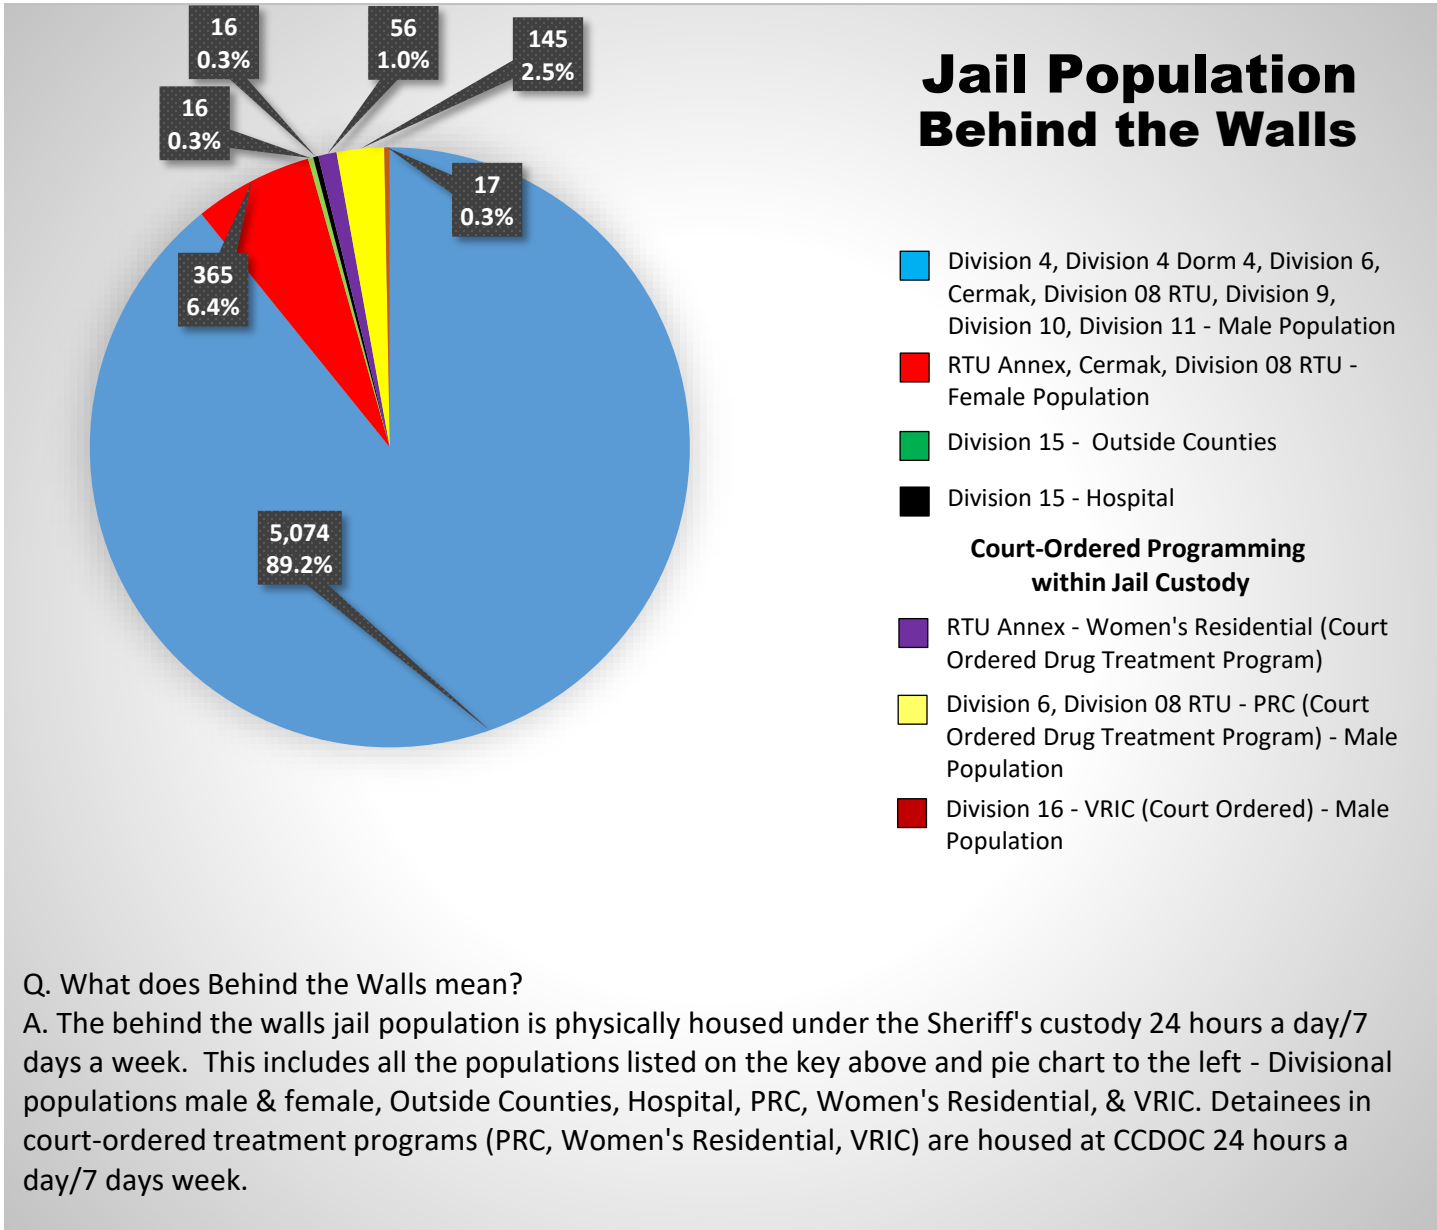

Sheriff's Daily Report 11/26/2019

Under the Custody of the Sheriff	
TOTAL MALE AND FEMALE	7,988
Jail Population	5,689
Community Corrections	2,299

Sheriff's Daily Report
11/26/2019

CCSO Population Demographics

In Confinement

Gender Distribution

Race Distribution

Age Distribution

Community Corrections

Gender Distribution

Race Distribution

Age Distribution