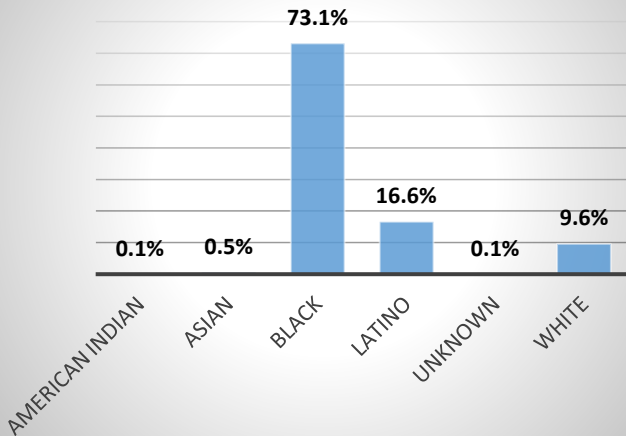

Sheriff's Daily Report 11/26/2019

Under the Custody of the Sheriff	
TOTAL MALE AND FEMALE	7,988
Jail Population	5,689
Community Corrections	2,299

Sheriff's Daily Report
11/26/2019

CCSO Population Demographics

In Confinement

Gender Distribution

Race Distribution

Age Distribution

Community Corrections

Gender Distribution

Race Distribution

Age Distribution