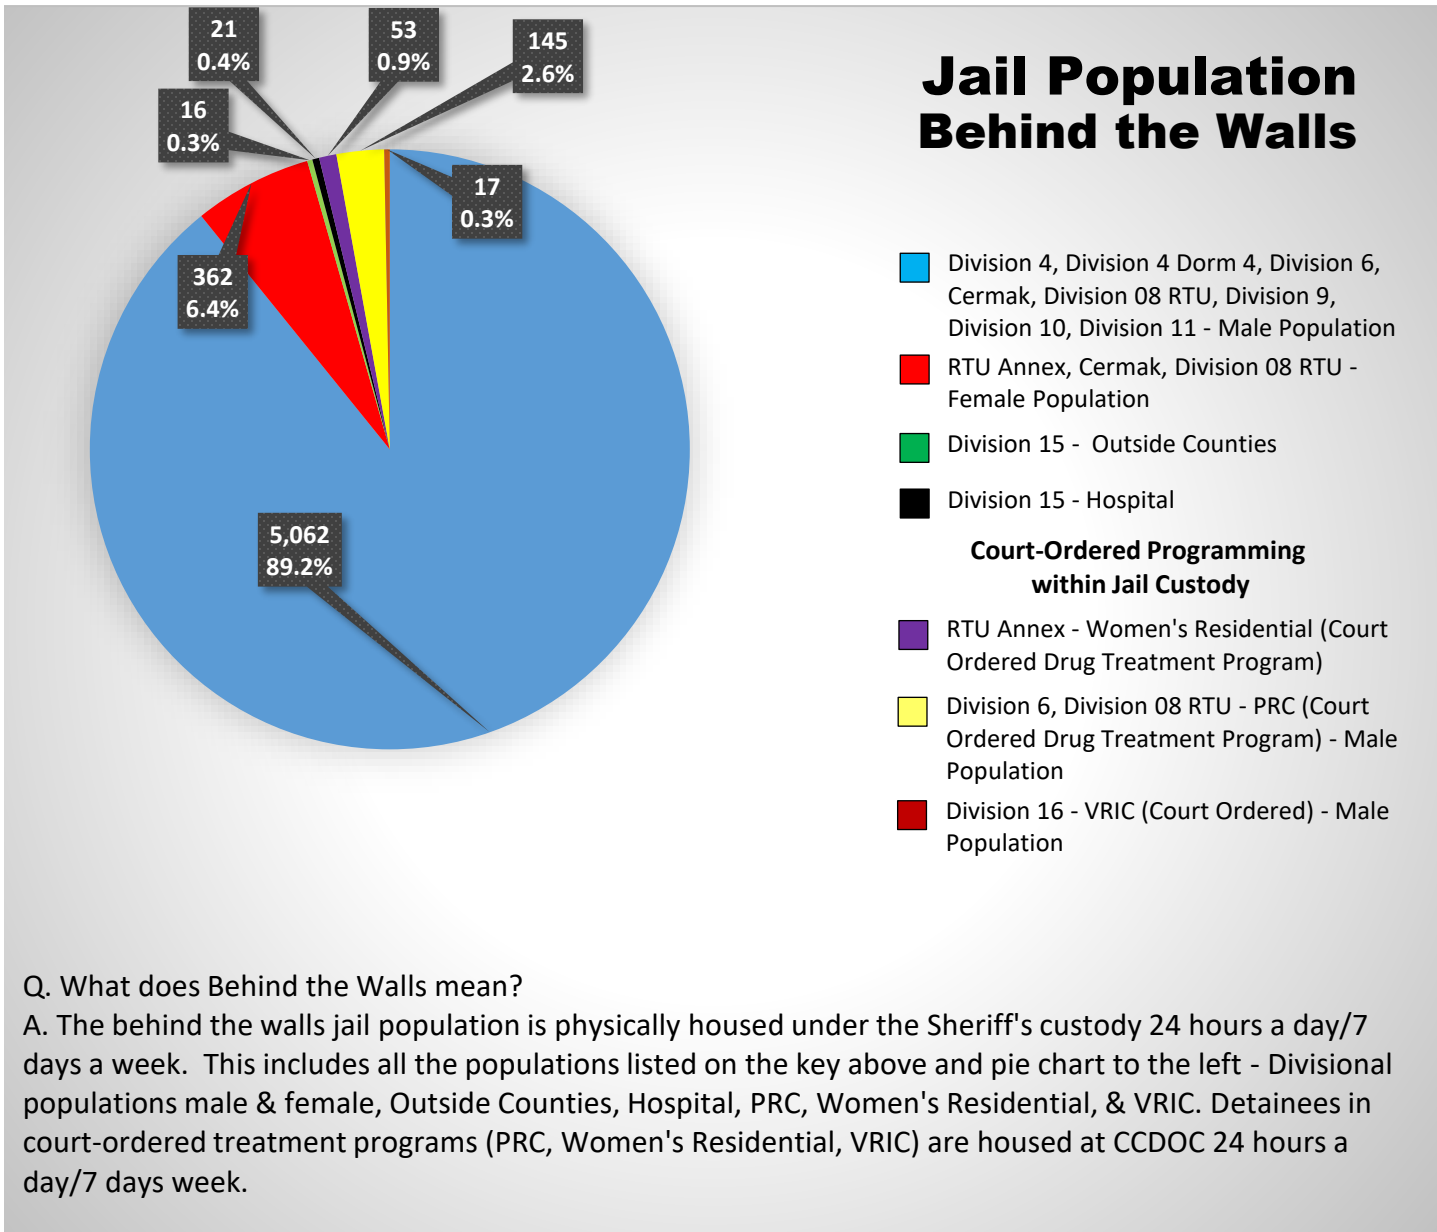

Sheriff's Daily Report 11/24/2019

Under the Custody of the Sheriff	
TOTAL MALE AND FEMALE	7,972
Jail Population	5,676
Community Corrections	2,296

Sheriff's Daily Report
11/24/2019

CCSO Population Demographics

In Confinement

Gender Distribution

Race Distribution

Age Distribution

Community Corrections

Gender Distribution

Race Distribution

Age Distribution