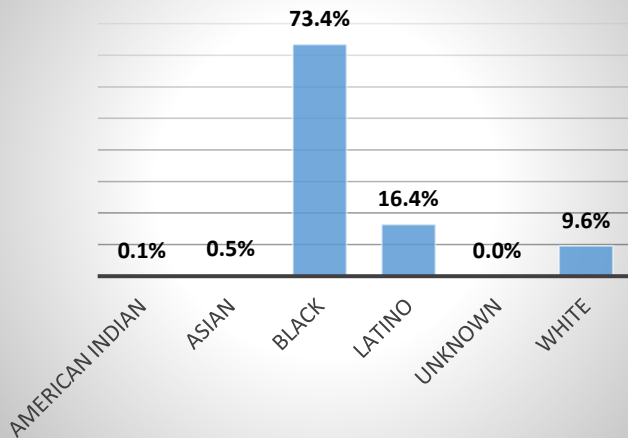

Sheriff's Daily Report 11/24/2019

Under the Custody of the Sheriff	
TOTAL MALE AND FEMALE	7,972
Jail Population	5,676
Community Corrections	2,296

Sheriff's Daily Report
11/24/2019

CCSO Population Demographics

In Confinement

Gender Distribution

Race Distribution

Age Distribution

Community Corrections

Gender Distribution

Race Distribution

Age Distribution