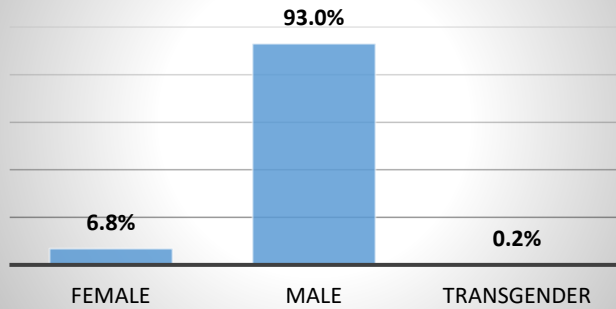

Sheriff's Daily Report 11/24/2019

Under the Custody of the Sheriff	
TOTAL MALE AND FEMALE	7,972
Jail Population	5,676
Community Corrections	2,296

Sheriff's Daily Report
11/24/2019

CCSO Population Demographics

In Confinement

Gender Distribution

Race Distribution

Age Distribution

Community Corrections

Gender Distribution

Race Distribution

Age Distribution