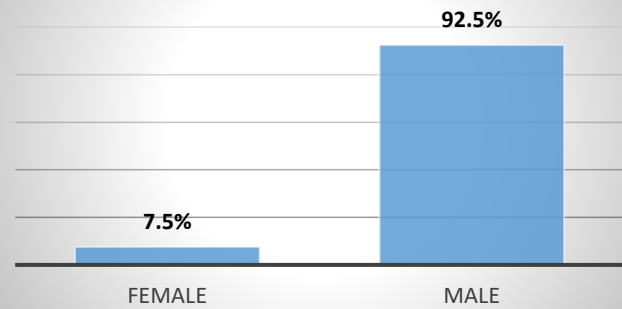

Sheriff's Daily Report 11/24/2019

Under the Custody of the Sheriff	
TOTAL MALE AND FEMALE	7,972
Jail Population	5,676
Community Corrections	2,296

Sheriff's Daily Report
11/24/2019

CCSO Population Demographics

In Confinement

Gender Distribution

Race Distribution

Age Distribution

Community Corrections

Gender Distribution

Race Distribution

Age Distribution