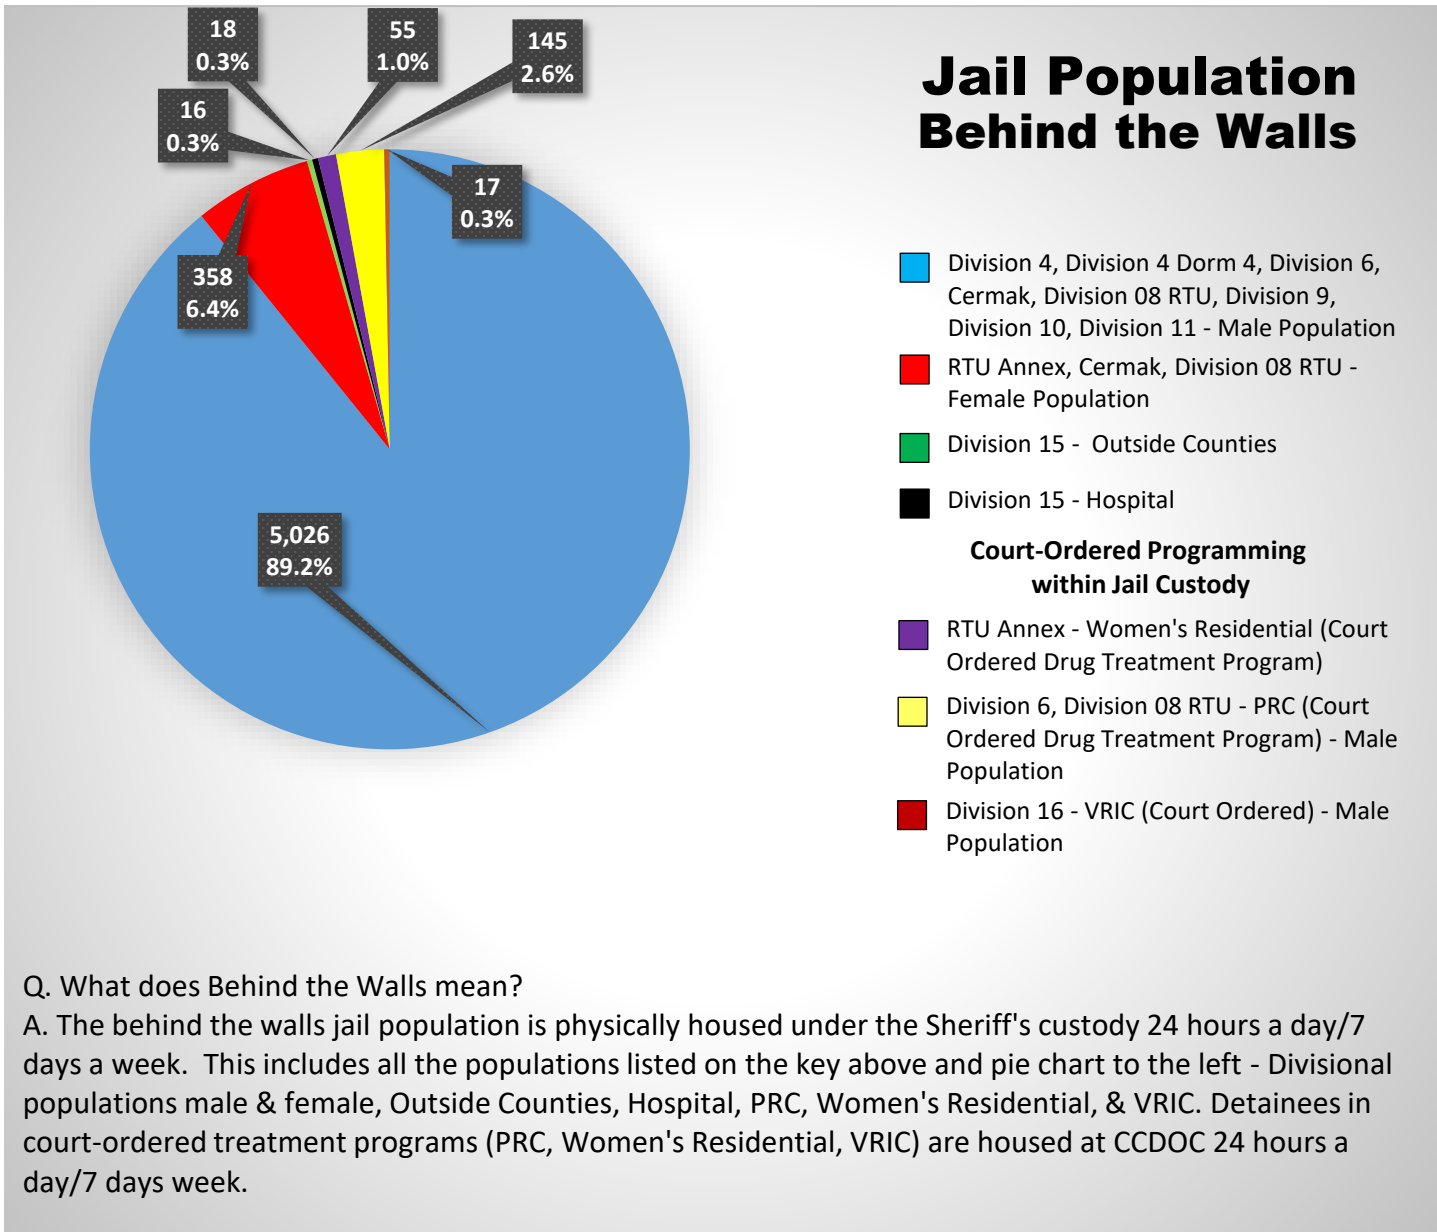

## Sheriff's Daily Report 11/22/2019

Under the Custody of the Sheriff	
<b>TOTAL MALE AND FEMALE</b>	<b>7,921</b>
Jail Population	5,635
Community Corrections	2,286

##### Age Distribution

##### Race Distribution