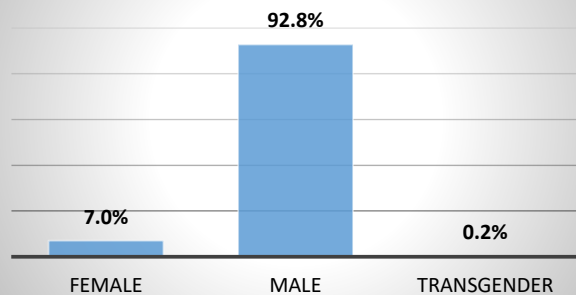

CCSO Population Demographics

In Confinement

Gender Distribution