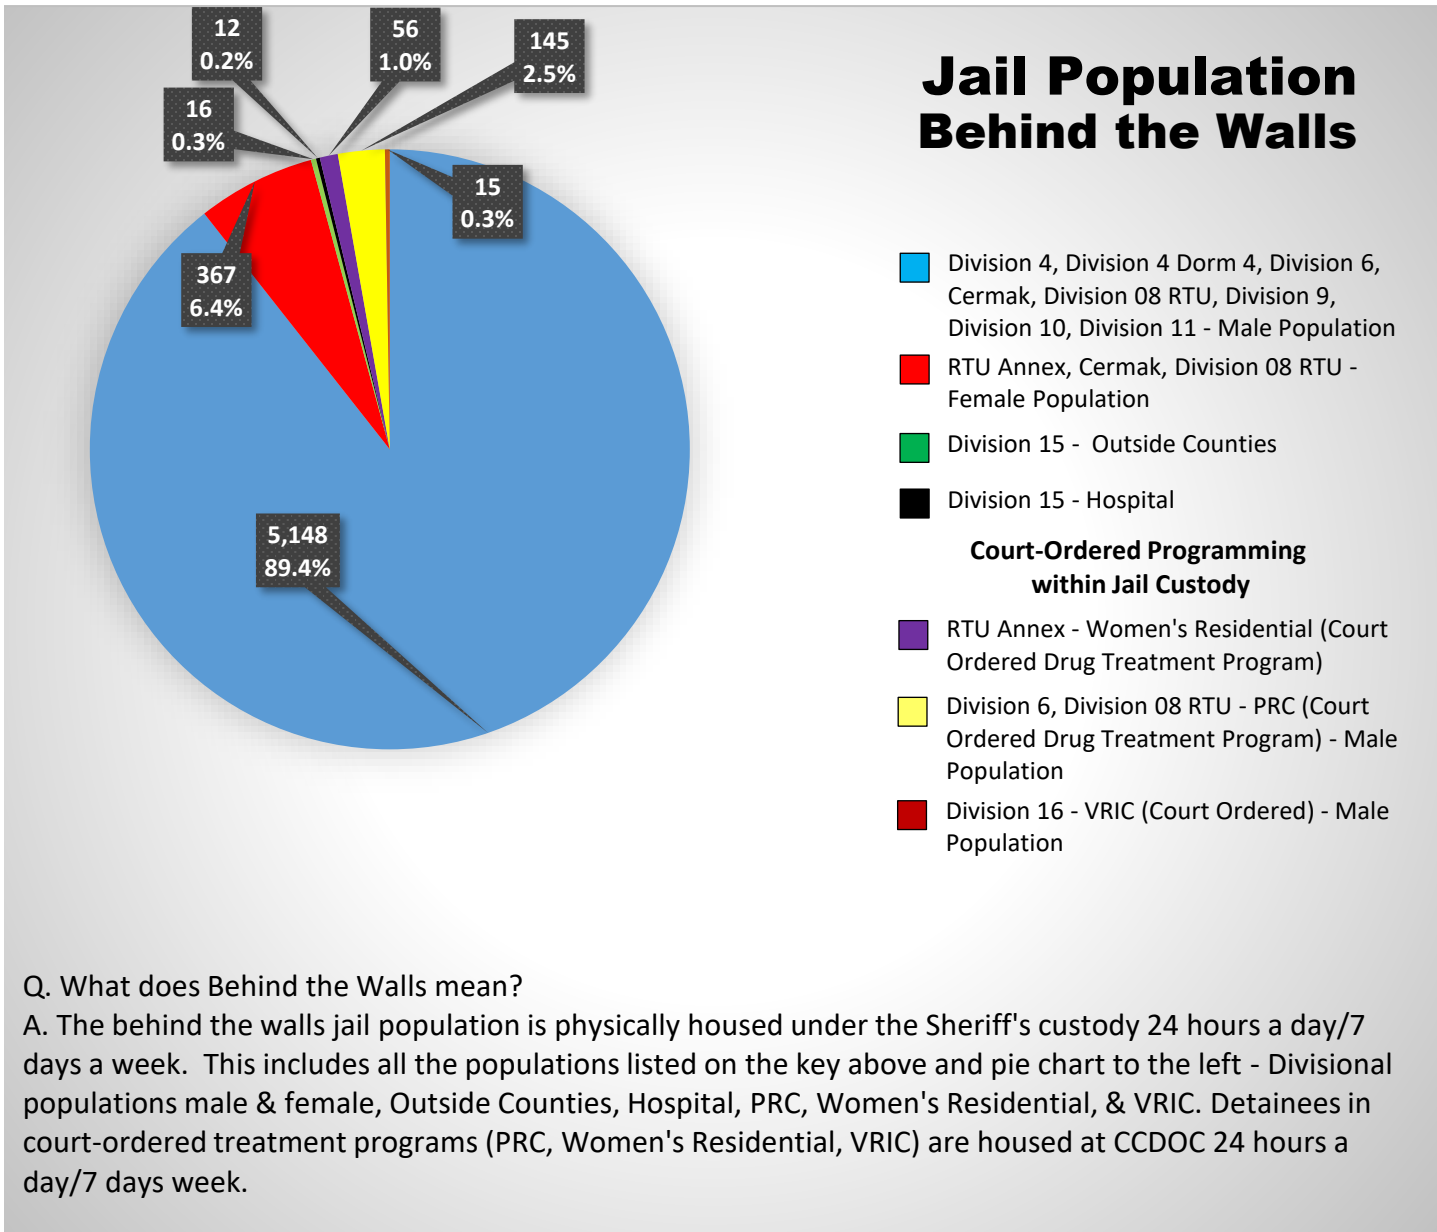

Sheriff's Daily Report 11/17/2019

Under the Custody of the Sheriff	
TOTAL MALE AND FEMALE	8,057
Jail Population	5,759
Community Corrections	2,298

Sheriff's Daily Report
11/17/2019

CCSO Population Demographics