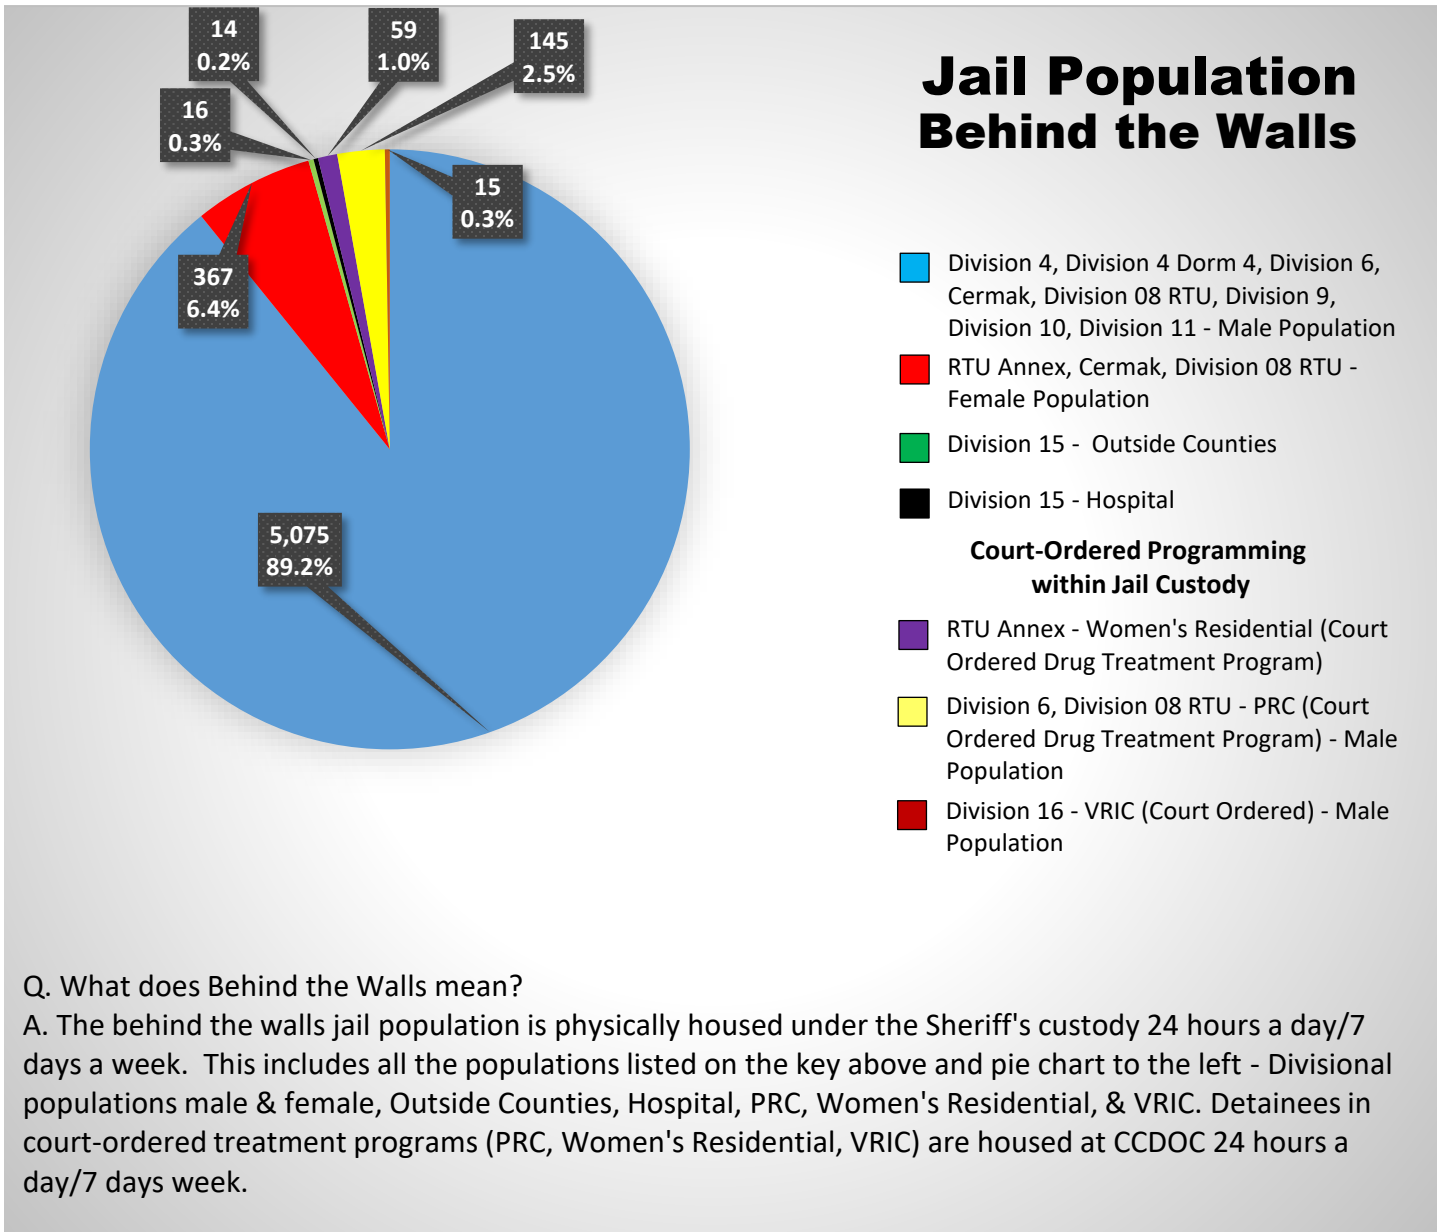

Sheriff's Daily Report 11/15/2019

Under the Custody of the Sheriff	
TOTAL MALE AND FEMALE	7,988
Jail Population	5,691
Community Corrections	2,297

Sheriff's Daily Report
11/15/2019

CCSO Population Demographics