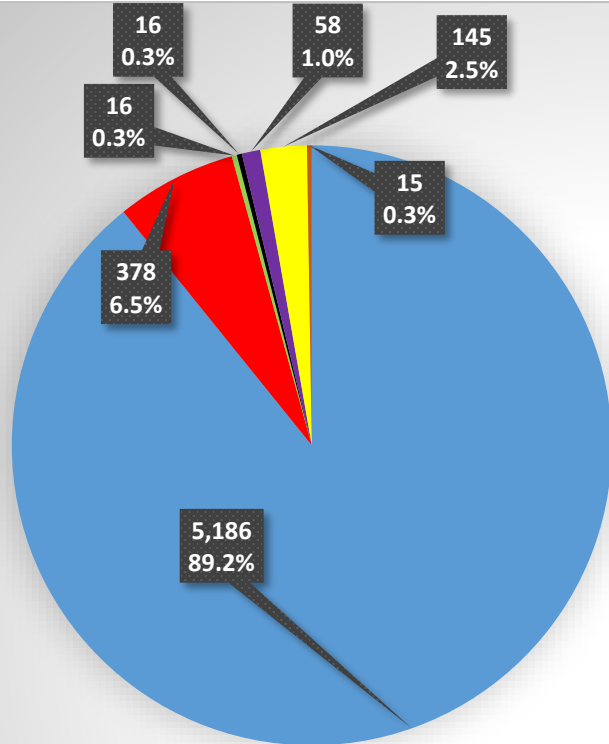

Sheriff's Daily Report 11/13/2019

Under the Custody of the Sheriff	
TOTAL MALE AND FEMALE	8,123
Jail Population	5,814
Community Corrections	2,309

Jail Population Behind the Walls

- Division 4, Division 4 Dorm 4, Division 6, Cermak, Division 08 RTU, Division 9, Division 10, Division 11 - Male Population
 - RTU Annex, Cermak, Division 08 RTU - Female Population
 - Division 15 - Outside Counties
 - Division 15 - Hospital
- Court-Ordered Programming within Jail Custody**
- RTU Annex - Women's Residential (Court Ordered Drug Treatment Program)
 - Division 6, Division 08 RTU - PRC (Court Ordered Drug Treatment Program) - Male Population
 - Division 16 - VRIC (Court Ordered) - Male Population

Q. What does Behind the Walls mean?

A. The behind the walls jail population is physically housed under the Sheriff's custody 24 hours a day/7 days a week. This includes all the populations listed on the key above and pie chart to the left - Divisional populations male & female, Outside Counties, Hospital, PRC, Women's Residential, & VRIC. Detainees in court-ordered treatment programs (PRC, Women's Residential, VRIC) are housed at CCDOC 24 hours a day/7 days week.