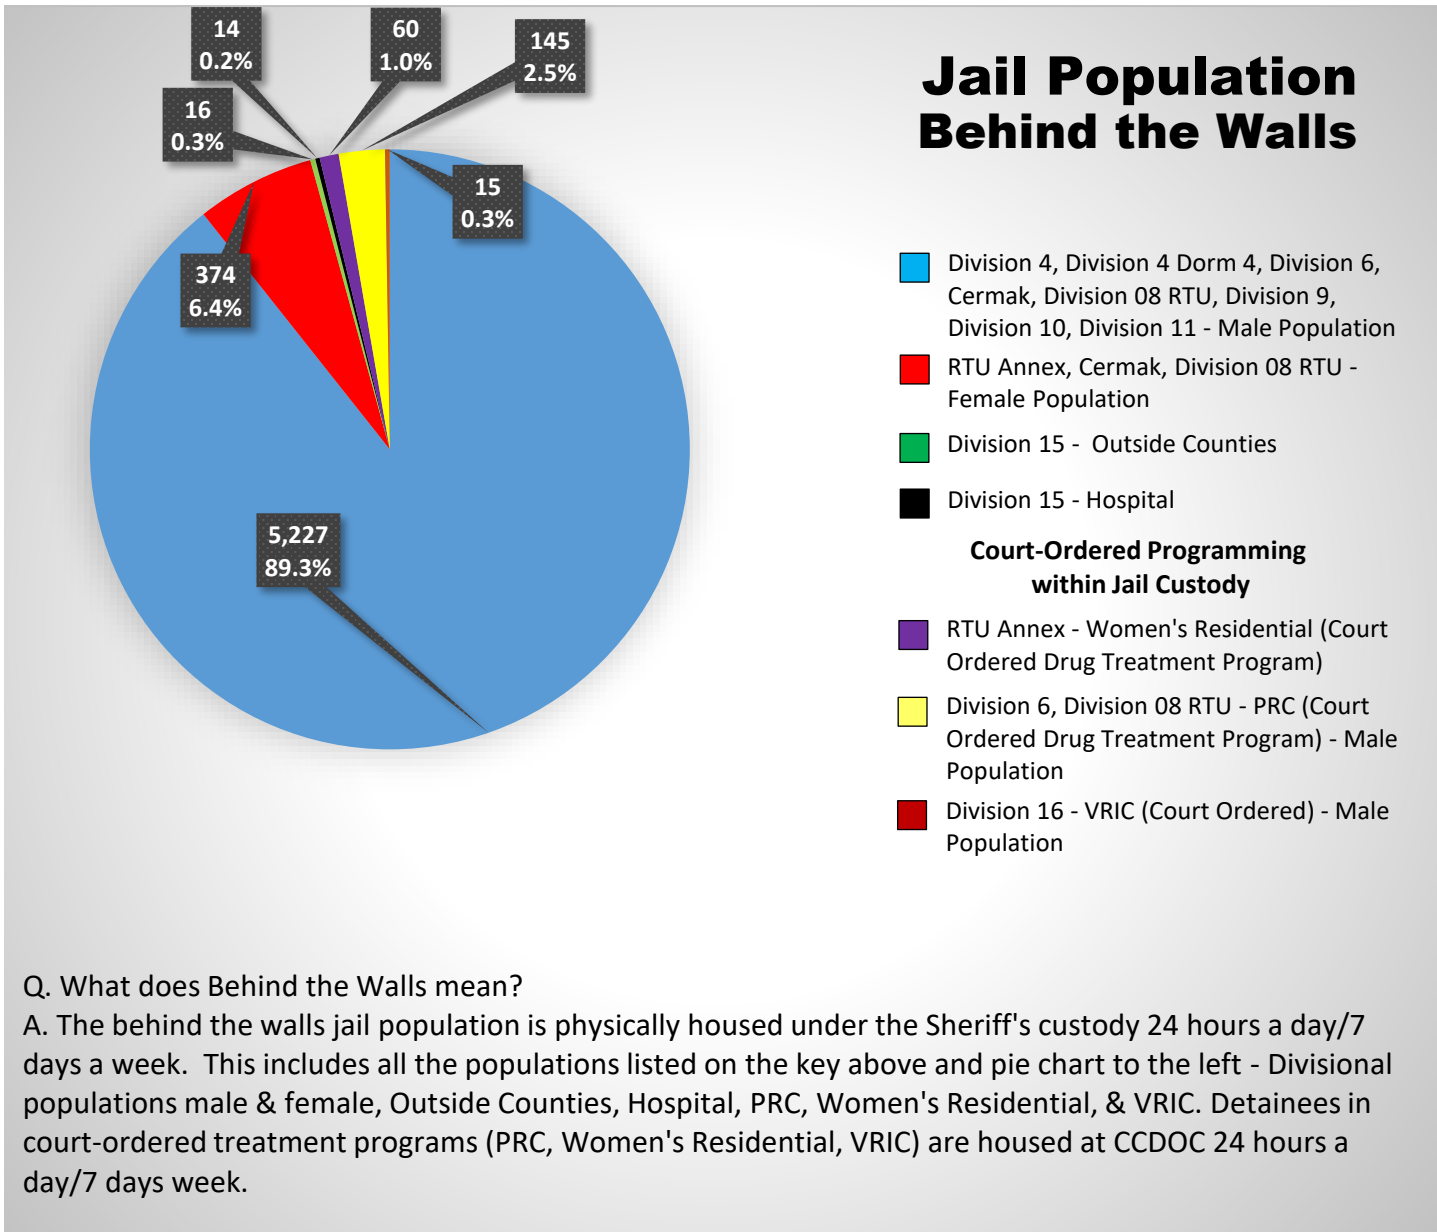

## Sheriff's Daily Report 11/11/2019

Under the Custody of the Sheriff	
<b>TOTAL MALE AND FEMALE</b>	<b>8,158</b>
Jail Population	5,851
Community Corrections	2,307

Sheriff's Daily Report  
11/11/2019

CCSO Population Demographics