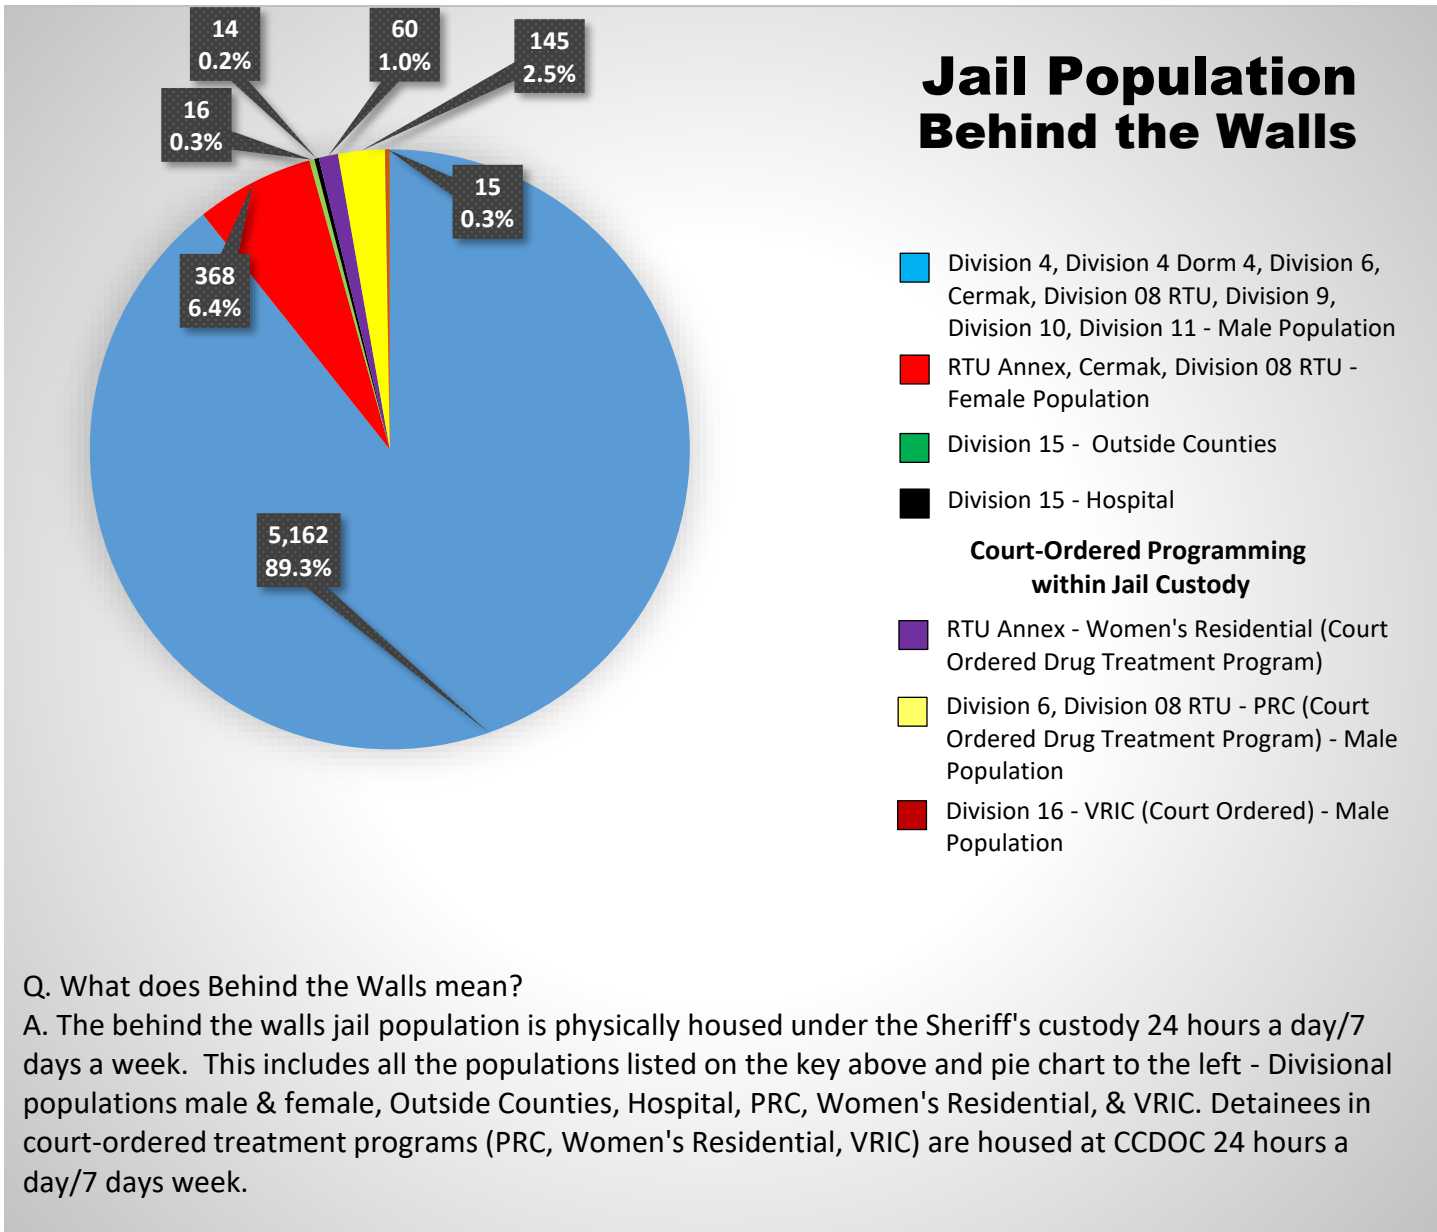

## Sheriff's Daily Report 11/10/2019

Under the Custody of the Sheriff	
<b>TOTAL MALE AND FEMALE</b>	<b>8,074</b>
Jail Population	5,780
Community Corrections	2,294

Sheriff's Daily Report  
11/10/2019

CCSO Population Demographics