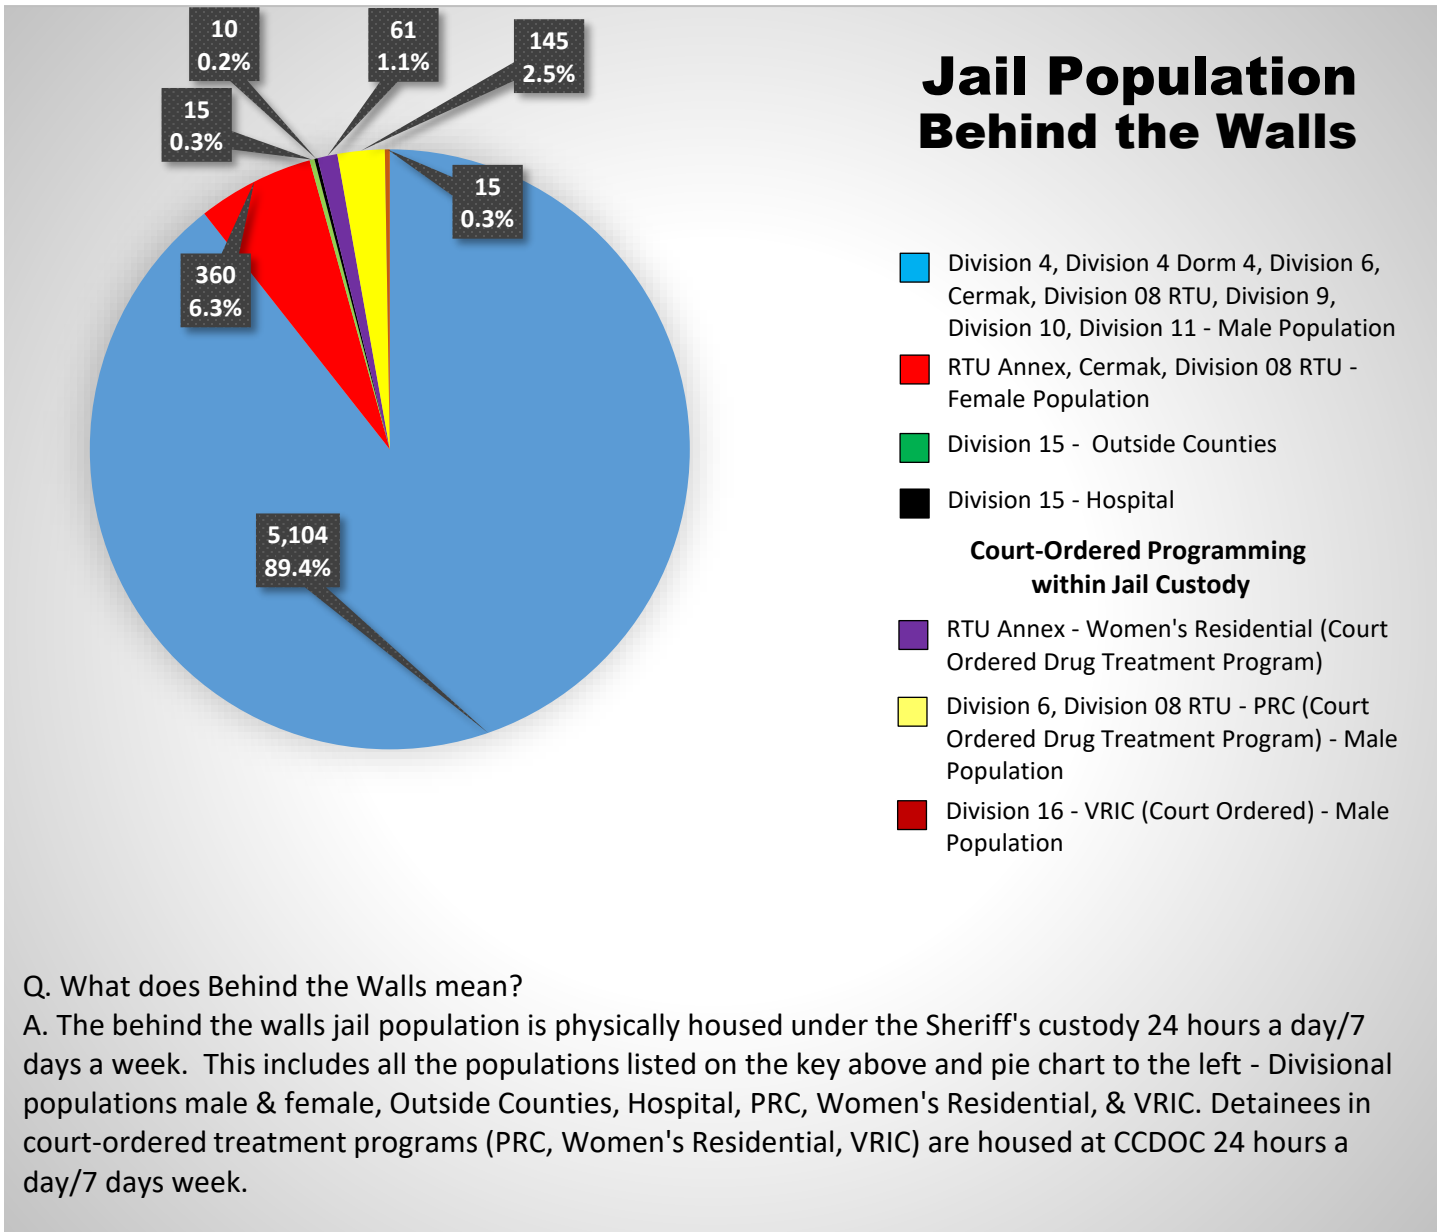

Sheriff's Daily Report 11/7/2019

Under the Custody of the Sheriff	
TOTAL MALE AND FEMALE	7,974
Jail Population	5,710
Community Corrections	2,264

Sheriff's Daily Report
11/7/2019

CCSO Population Demographics