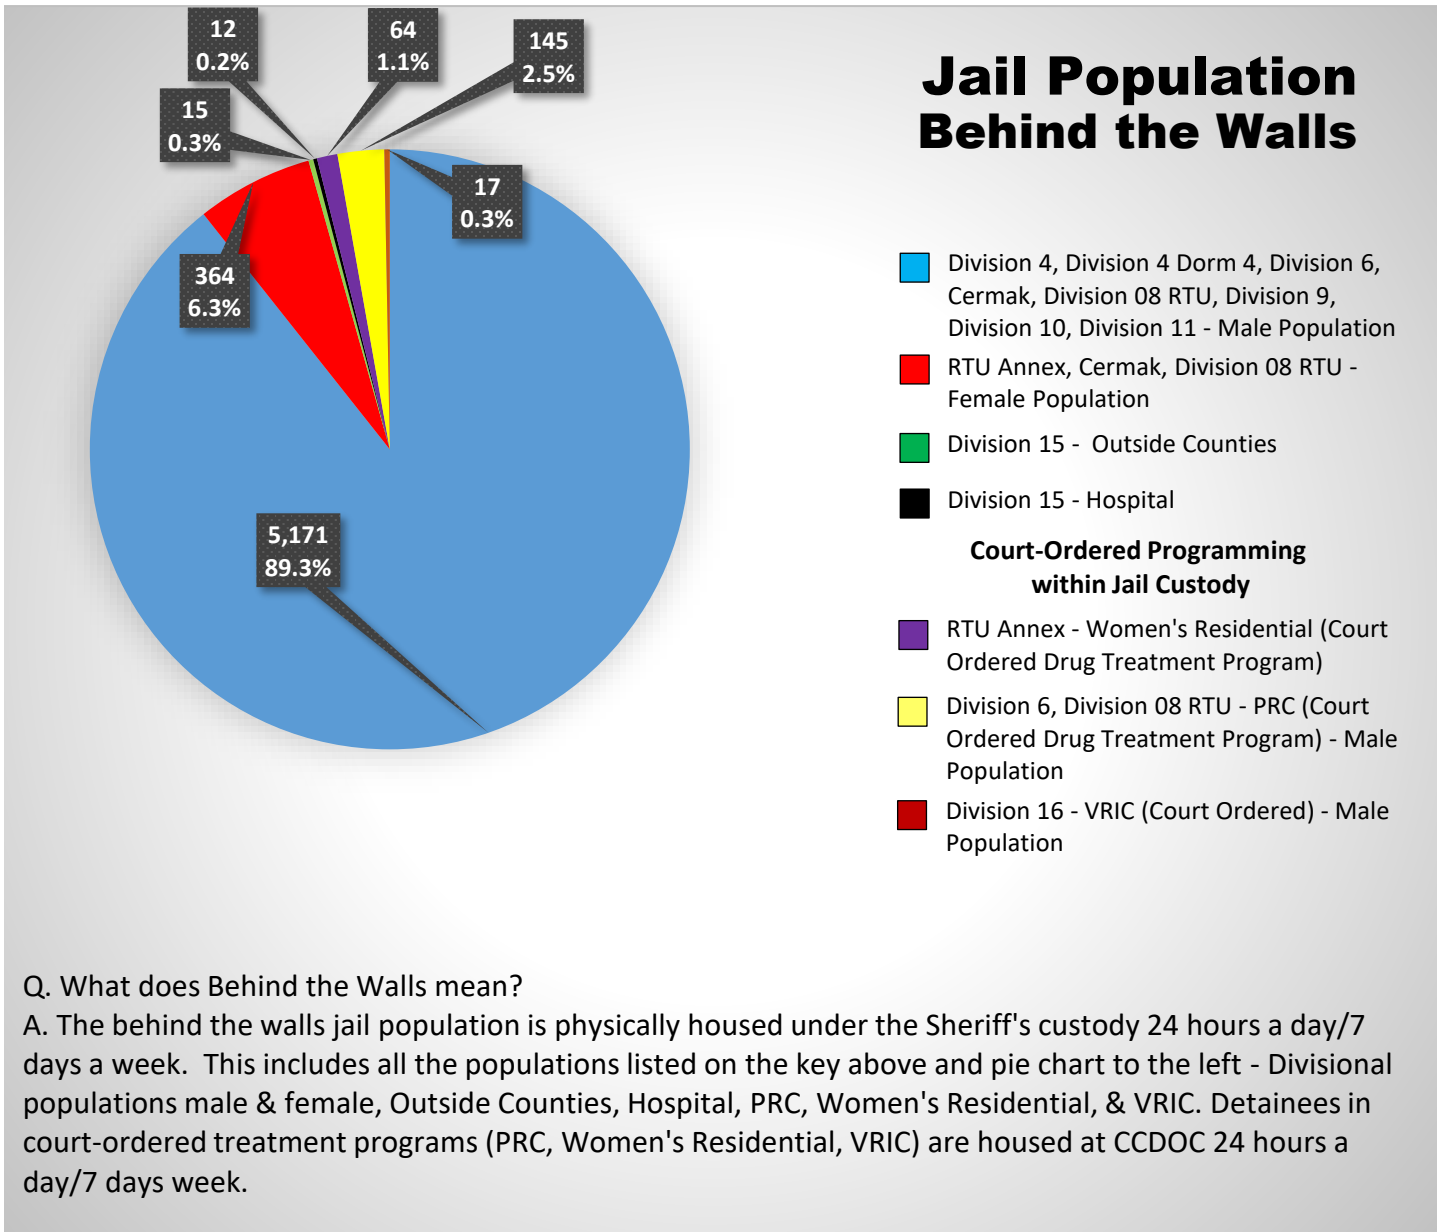

Sheriff's Daily Report 10/31/2019

Under the Custody of the Sheriff	
TOTAL MALE AND FEMALE	8,070
Jail Population	5,788
Community Corrections	2,282

Sheriff's Daily Report
10/31/2019

CCSO Population Demographics