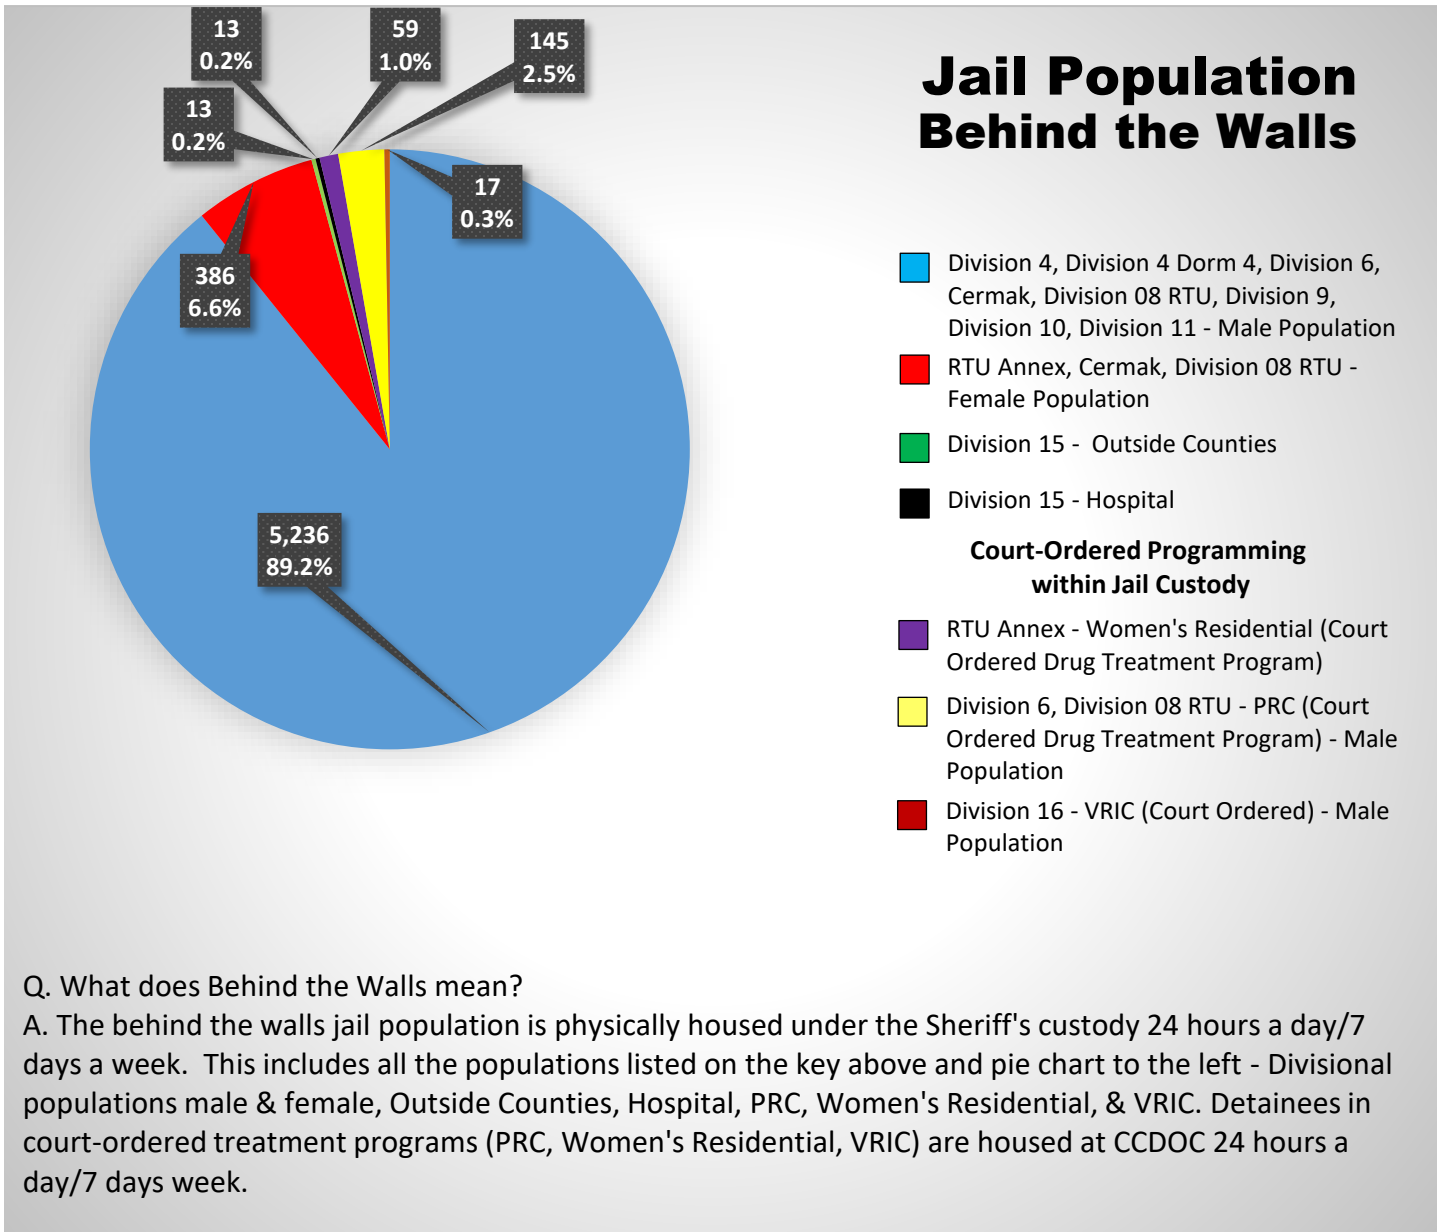

Sheriff's Daily Report 10/28/2019

Under the Custody of the Sheriff	
TOTAL MALE AND FEMALE	8,150
Jail Population	5,869
Community Corrections	2,281

Sheriff's Daily Report
10/28/2019

CCSO Population Demographics