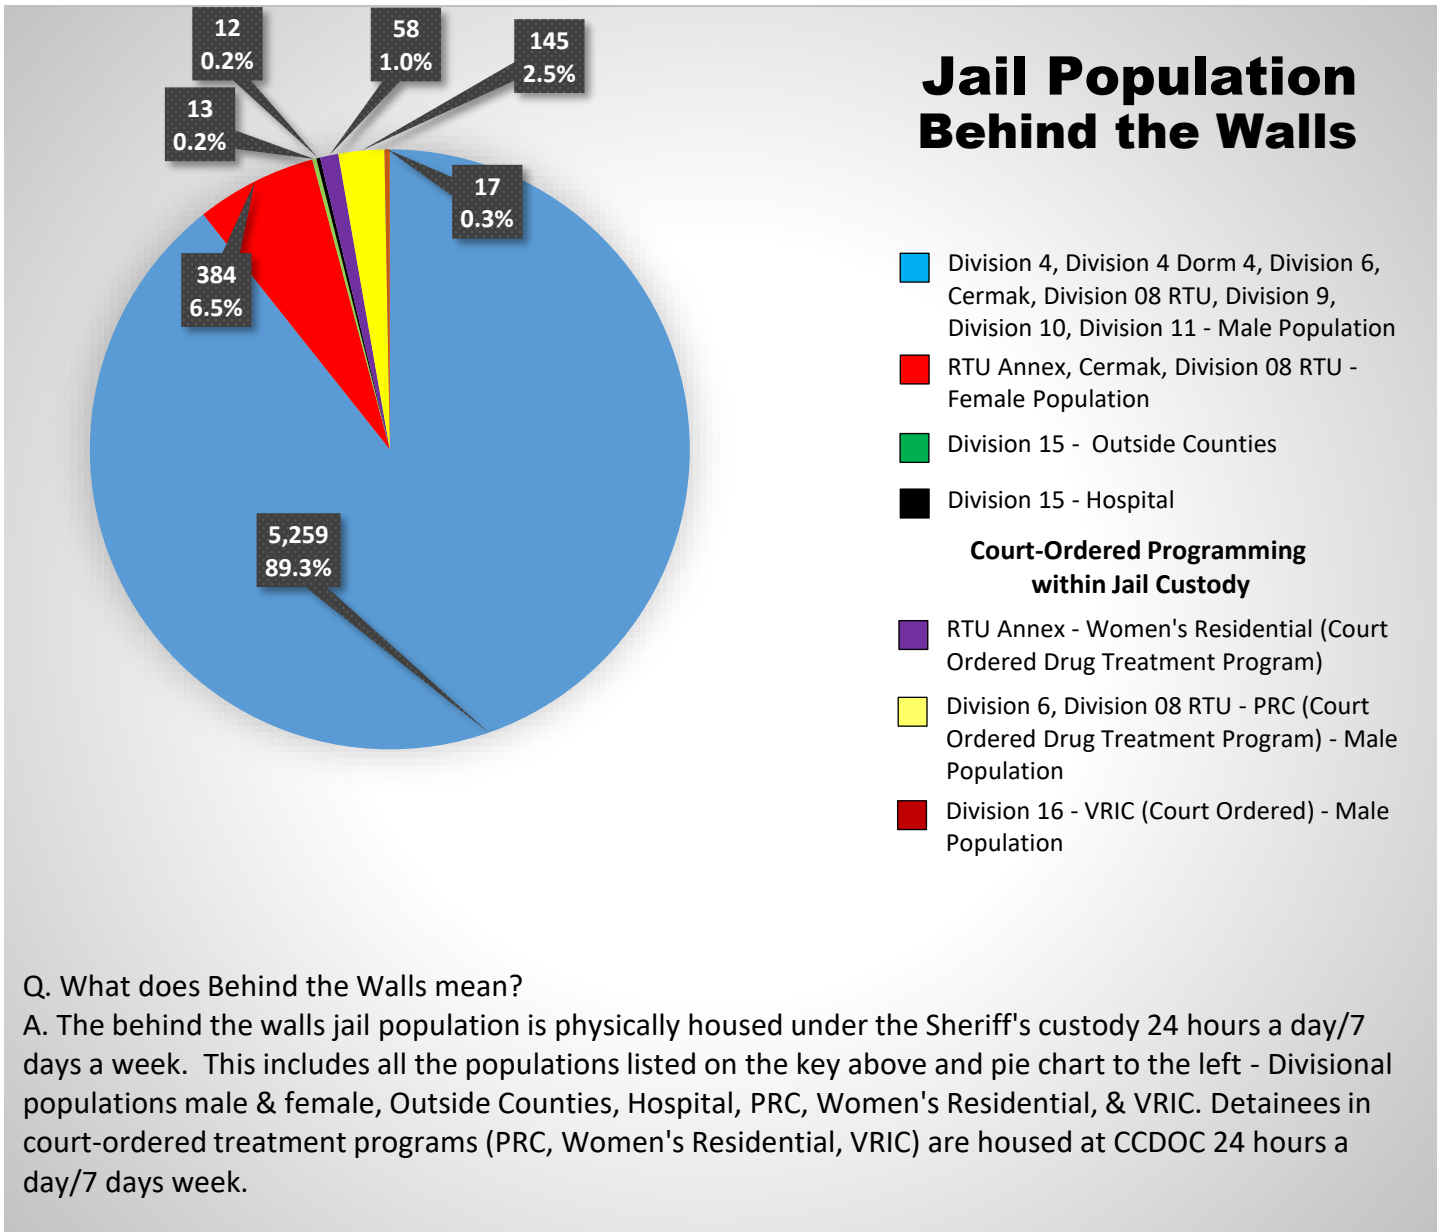

Sheriff's Daily Report 10/27/2019

Under the Custody of the Sheriff	
TOTAL MALE AND FEMALE	8,164
Jail Population	5,888
Community Corrections	2,276

Sheriff's Daily Report
10/27/2019

CCSO Population Demographics